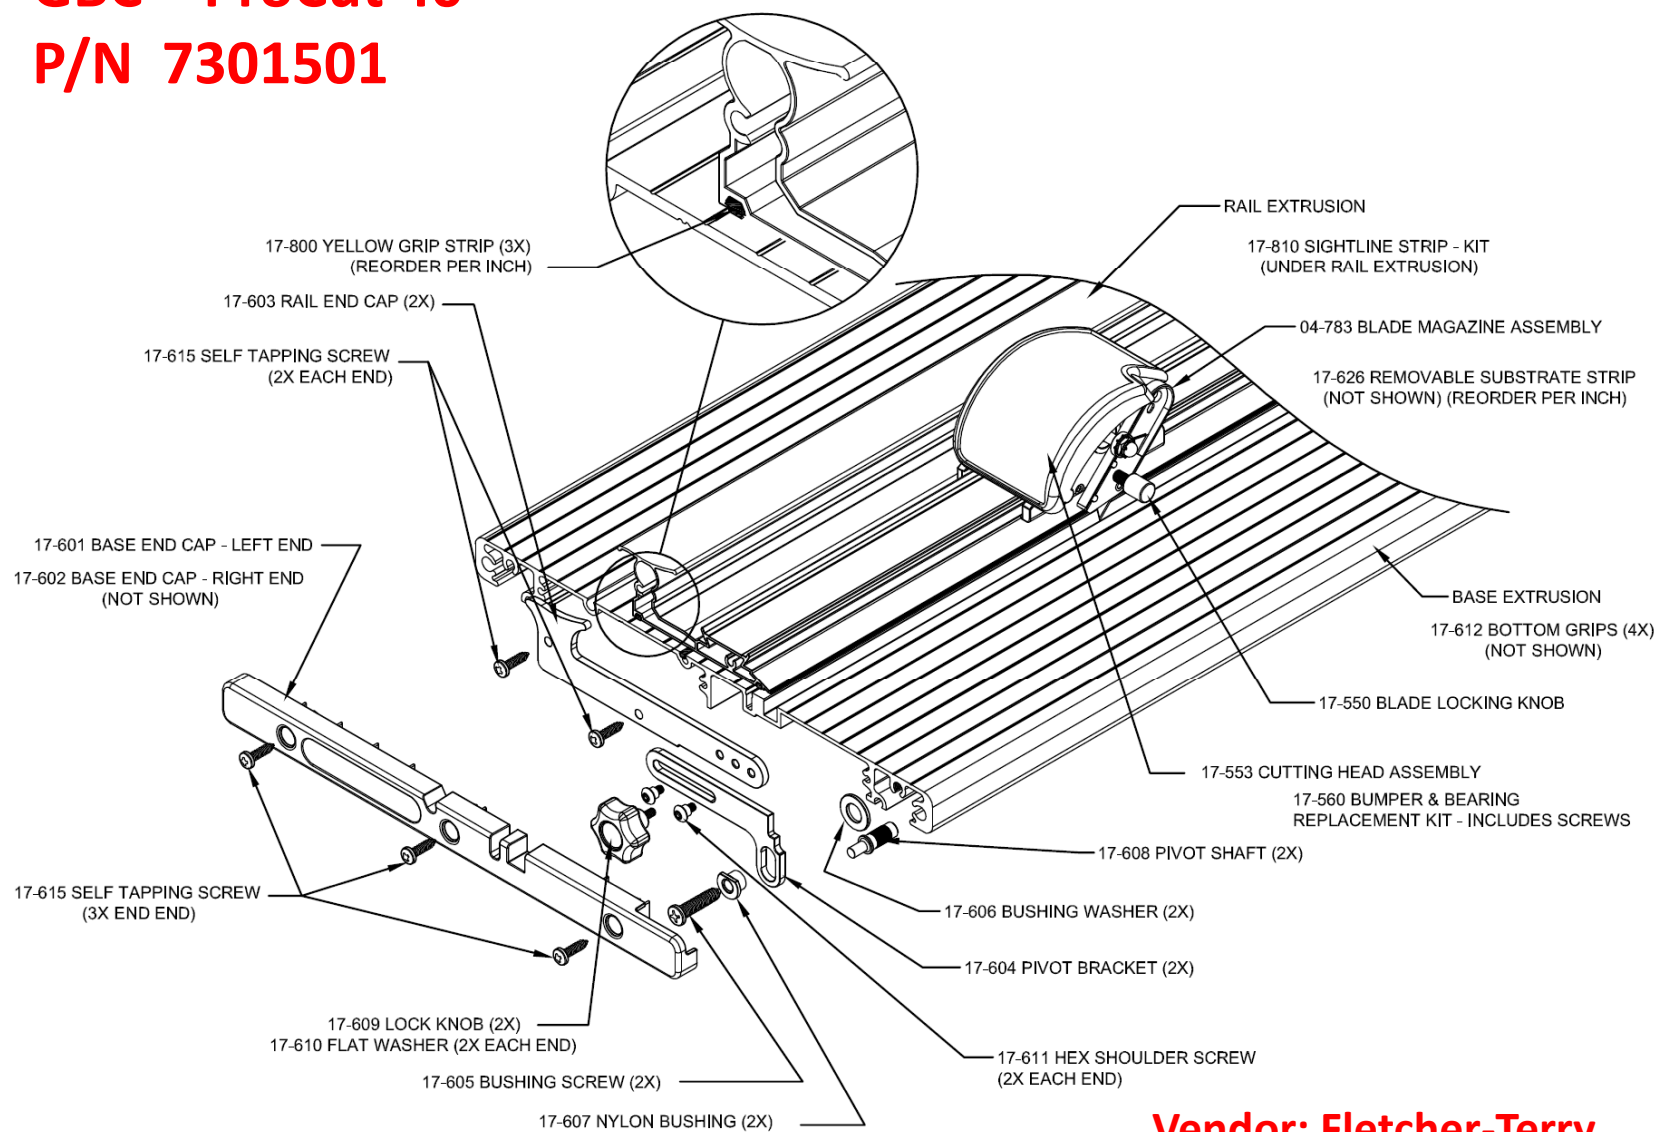

GBC – ProCut 40

P/N 7301501

Vendor: Fletcher-Terry
Property of The Fletcher-Terry Company
Release Date: February 2009