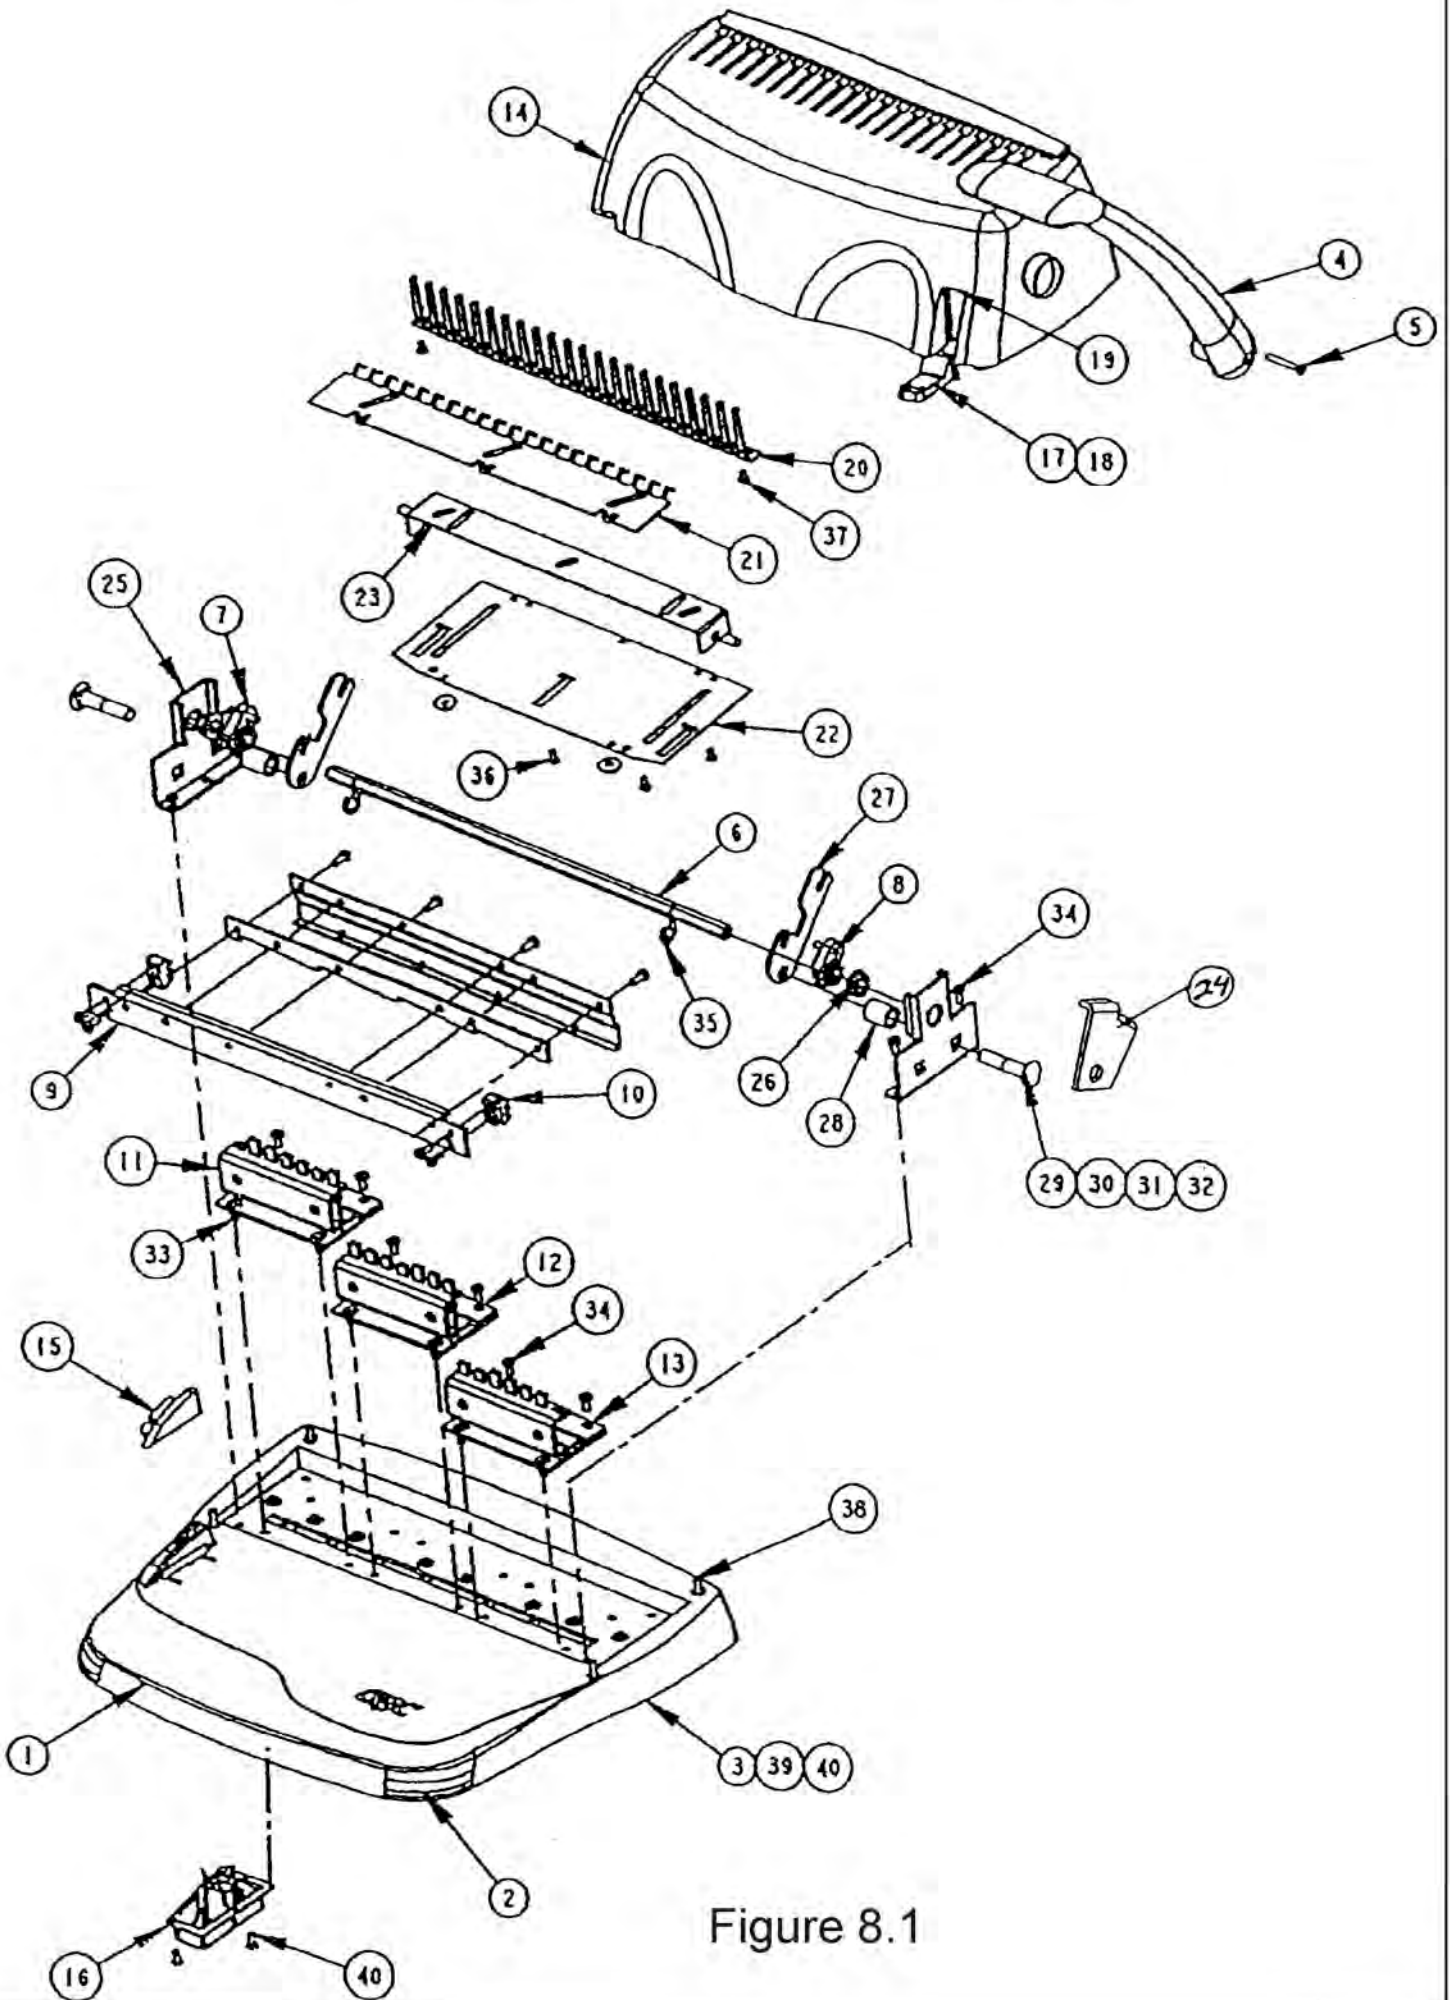

P100 Parts List

GBC IS AN ACCO BRANDS COMPANY

DOCUBIND P100 PARTS DIAGRAM

Figure 8.1

DOCUBIND P100 PARTS LIST – FIGURE 8-1

ITEM	P/N	DESCRIPTION	QTY
1	7704032	BASE	1
2	7704027	FOOT	4
3	7704038	CHIP TRAY	1
4	7704086	HANDLE	1
5	1901015	SCREW, 8-32X 1 ¼" BLACK	1
6	7704046	DRIVESHAFT	1
7	7704019	L.H. DRIVER ASSEMBLY	1
8	7704018	R.H. DRIVER ASSEMBLY	1
9	7704007	PRESSURE BAR/STRIPPER ASSEMBLY	1
10	7704044	RACK	2
11	7704025	DIE SET L.H. 6 PIN	1
12	7704065	DIE SET MIDDLE 7 PIN	1
13	7704026	DIE SET R.H. 6 PIN	1
14	7704012	HOUSING, FINISHED	1
15	7704034	EDGE GUIDE	1
16	7704035	LOWER EDGE GUIDE	1
16	1963707	O-RING (For Edge Guide)	1
17	7704036	BINDER SIZE SLIDE	1
18	7704085	BINDER SIZE SLIDE SPRING	1
19	6009332	BINDER SIZE LABEL, 19 RING (Domestic)	1
19	6009333	BINDER SIZE LABEL, 21 RING	1
20	1152132	COMB	1
21	1101997	HOOK SLIDE	1
22	7704028	GUIDE PLATE	1
23	7704015	SLIDE BAR ASSEMBLY (Includes Drive Pins)	1
24	7704014	STOP	1
25	7704052	SIDE BRACKETS	2
26	7704053	BUSHINGS	2
27	7704055	YOKE	2
28	7704056	YOKE SPACER	2
29	1914702	CARRAGE BOLT	2
30	1926507	SPRING WASHER	4
31	1925113	FLAT WASHER	4
32	1931424	LOCK NUT	4
33	1907610	SCREW, 10-32x5/8 Flat Head Thread Cutting	6
34	1907818	SCREW, 10-32x5/8 Hex Head – Self Tapping	10
35	1930516	RETAINING RING 5/16	2
36	1901203	SCREW, 6-18x3/8 Plasti-Loc Screw	3
37	1901204	SCREW, Phillips Head 6-18x5/16	3
38	1901206	SCREW, 8-16x3/4 Thread Rolling	4
39	1907803	SCREW, 6-32x3/8 Thread Cutting	4
40	1925101	WASHER, FLAT #6	2

DOCUBIND P 100 – FIGURE 8.2 FOLLWING PARTS NOT SHOWN

P/N	DESCRIPTION	QTY
6005096	CARTON	1
6006067	FOAM END CAP(SET)	1
6000131	OP.INSTRUCTIONS	1
1155022	WARRANTY CARD	1