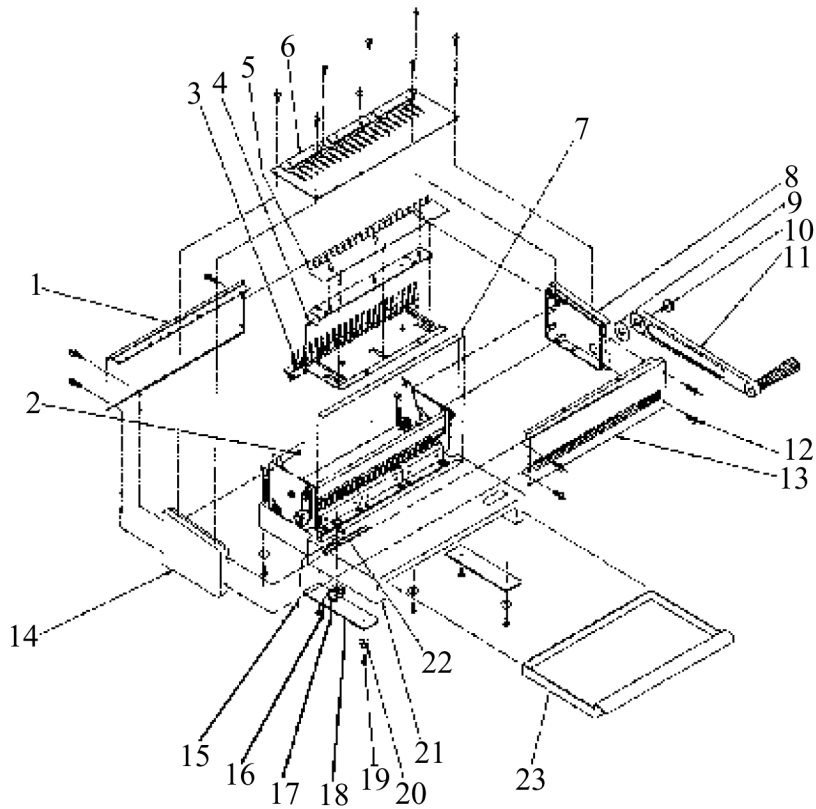

IBIMATIC

Parts List

GBC IS AN ACCO BRANDS COMPANY

IBIMATIC PARTS LIST

ITEM	GBC#	IBICO#	DESCRIPTION	QTY.
1	7400514	1018	BACK COVER COMPLETE	1
2	1800102	9002	ALLEN SCREW M5X10	4
3	7400505	1310	COMB COMPLETE	1
4	7400515	1021	CARRIER COMPLETE	1
5	7400542	2303	SLIDE BAR 21	1
6	7400516	1023	COVER PLATE COMPLETE	1
7	7400548	6400	RULER ,IBIMATIC	1
8	7400537	2017	COVER PLATE LEFT	1
9	7400544	2040	PVC WASHER	1
10	7400545	2041	KNURLED SCREW	1
11	7400506	1031	LEVER COMPLETE (GRAY)	1
12	1800107	9030	THREAD CUTTING SCREW M3X8	16
13	7400513	1017	FRONT COVER COMPLETE	1
14	7400538	2018	COVER PLATE COMPLETE	1
15	7400524	2161	WASHER	1
16	1800301	9303	WASHER M6	1
17	7400522	2160	STOP,PAPER GUIDE	1
18	7400520	2320	DRAWER GUIDE	2
19	1907204	N/A	8-32X1/2 SELF-TAP SCREW	6
20	7400521	2182	RUBBER FOOT	4
21	7400518	2002	CHASSIS	1
22	7400523	2159	ADJUSTING SCREW,PAPER GUIDE	1
23	7400543	2016	DRAWER	1

IBIMATIC PARTS LIST

ITEM	GBC#	IBICO#	DESCRIPTION	QTY.
1	1800453	9511	RETAINING RING	4
2	1800452	9503	RETAINING RING	2
3	7400501	1005	JOINTARM/LINKAGE ASSY	2
4	7400512	1024	PRESS BEAM COMPLETE	1
5	7400536	2031	TENSION SPRING	1
6	7400531	2009	LEVER PRESS BEAM	2
7	7400504	1004	HINGE COMPLETE,RIGHT YOKE	1
8	7400532	2010	SUPPORT SCREW	2
9	N/A	N/A		
10	7400503	1003	HINGE COMPLETE,LEFT	1
11	7400509	1043	LEFT DIE	1
12	7400510	1036	CENTER DIE	1
13	1800103	9003	ALLEN SCREW	6
14	7400511	1044	RIGHT DIE	1
15	1800105	9024	PHILIPS SCREW	6
16	1800101	9000	ALLEN SCREW M4X10	2
17	7400502	1026	PAPER STOP RAIL COMPLETE	1
18	1800401	9201	HEX THIN NUT	2
19	1800302	9403	TOOTHED LOCKED WASHER	2
20	1800402	9205	HEX THIN NUT	2
21	1800304	9410	CURVED SPRING WASHER	2
22	7400518	2002	CHASSIS	1
23	7400525	2038	DRIVE SHAFT	1
24	7400526	2008	PLASTIC BUSHING	2
25	7400507	1013	CRANK/HINGE ARM COMPLETE	2