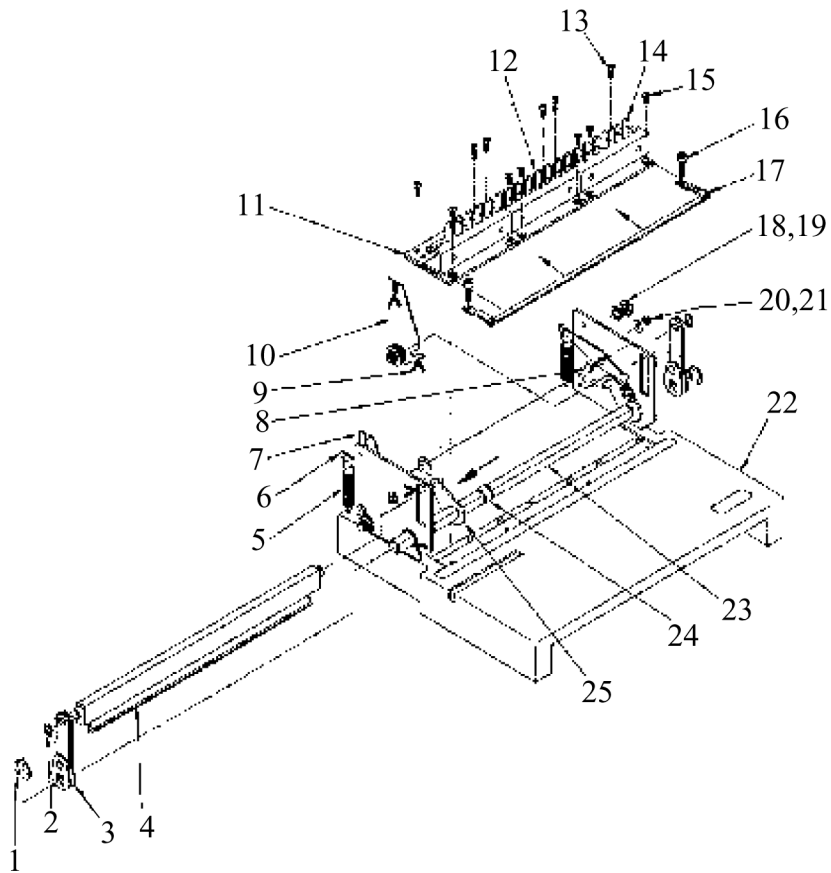

IBIMATIC

Parts List

GBC IS AN ACCO BRANDS COMPANY

IBIMATIC PARTS LIST

ITEM	GBC#	IBICO#	DESCRIPTION	QTY.
1	7400514	1018	BACK COVER COMPLETE	1
2	1800102	9002	ALLEN SCREW M5X10	4
3	7400505	1310	COMB COMPLETE	1
4	7400515	1021	CARRIER COMPLETE	1
5	7400542	2303	SLIDE BAR 21	1
6	7400516	1023	COVER PLATE COMPLETE	1
7	7400548	6400	RULER ,IBIMATIC	1
8	7400537	2017	COVER PLATE LEFT	1
9	7400544	2040	PVC WASHER	1
10	7400545	2041	KNURLED SCREW	1
11	7400506	1031	LEVER COMPLETE (GRAY)	1
12	1800107	9030	THREAD CUTTING SCREW M3X8	16
13	7400513	1017	FRONT COVER COMPLETE	1
14	7400538	2018	COVER PLATE COMPLETE	1
15	7400524	2161	WASHER	1
16	1800301	9303	WASHER M6	1
17	7400522	2160	STOP,PAPER GUIDE	1
18	7400520	2320	DRAWER GUIDE	2
19	1907204	N/A	8-32X1/2 SELF-TAP SCREW	6
20	7400521	2182	RUBBER FOOT	4
21	7400518	2002	CHASSIS	1
22	7400523	2159	ADJUSTING SCREW,PAPER GUIDE	1
23	7400543	2016	DRAWER	1

IBIMATIC PARTS LIST

ITEM	GBC#	IBICO#	DESCRIPTION	QTY.
1	1800453	9511	RETAINING RING	4
2	1800452	9503	RETAINING RING	2
3	7400501	1005	JOINTARM/LINKAGE ASSY	2
4	7400512	1024	PRESS BEAM COMPLETE	1
5	7400536	2031	TENSION SPRING	1
6	7400531	2009	LEVER PRESS BEAM	2
7	7400504	1004	HINGE COMPLETE,RIGHT YOKE	1
8	7400532	2010	SUPPORT SCREW	2
9	N/A	N/A		
10	7400503	1003	HINGE COMPLETE,LEFT	1
11	7400509	1043	LEFT DIE	1
12	7400510	1036	CENTER DIE	1
13	1800103	9003	ALLEN SCREW	6
14	7400511	1044	RIGHT DIE	1
15	1800105	9024	PHILIPS SCREW	6
16	1800101	9000	ALLEN SCREW M4X10	2
17	7400502	1026	PAPER STOP RAIL COMPLETE	1
18	1800401	9201	HEX THIN NUT	2
19	1800302	9403	TOOTHED LOCKED WASHER	2
20	1800402	9205	HEX THIN NUT	2
21	1800304	9410	CURVED SPRING WASHER	2
22	7400518	2002	CHASSIS	1
23	7400525	2038	DRIVE SHAFT	1
24	7400526	2008	PLASTIC BUSHING	2
25	7400507	1013	CRANK/HINGE ARM COMPLETE	2