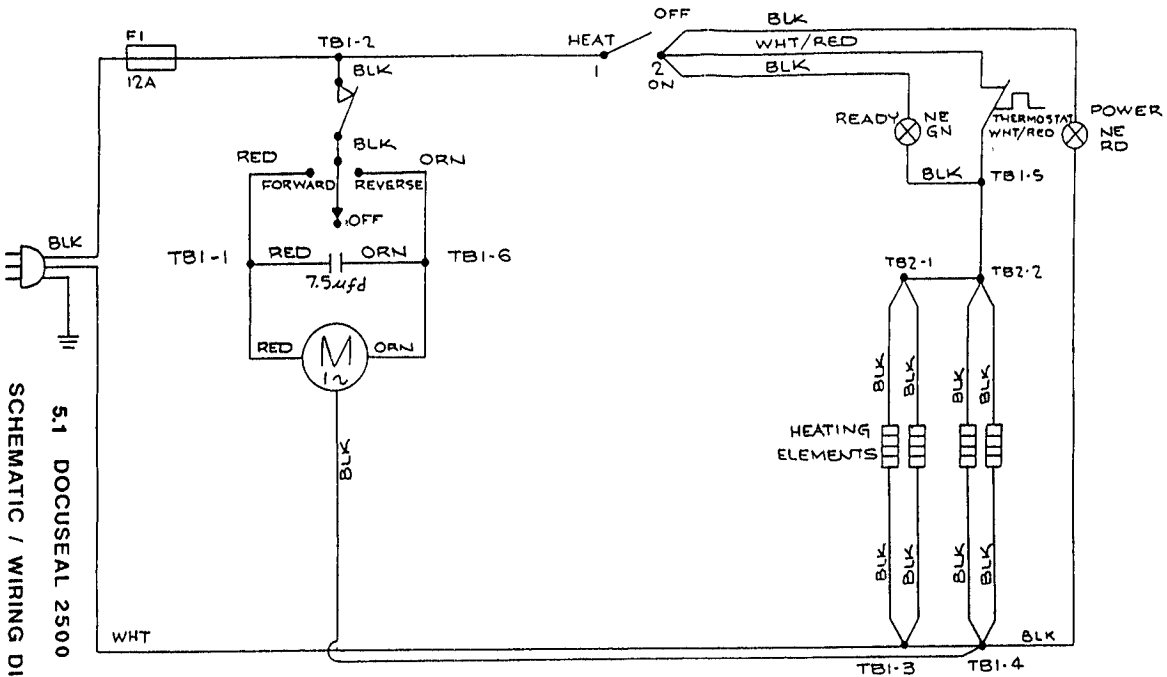

SCHEMATIC / WIRING DIAGRAM
5.1 DOCUSEAL 2500

5.0 TROUBLESHOOTING