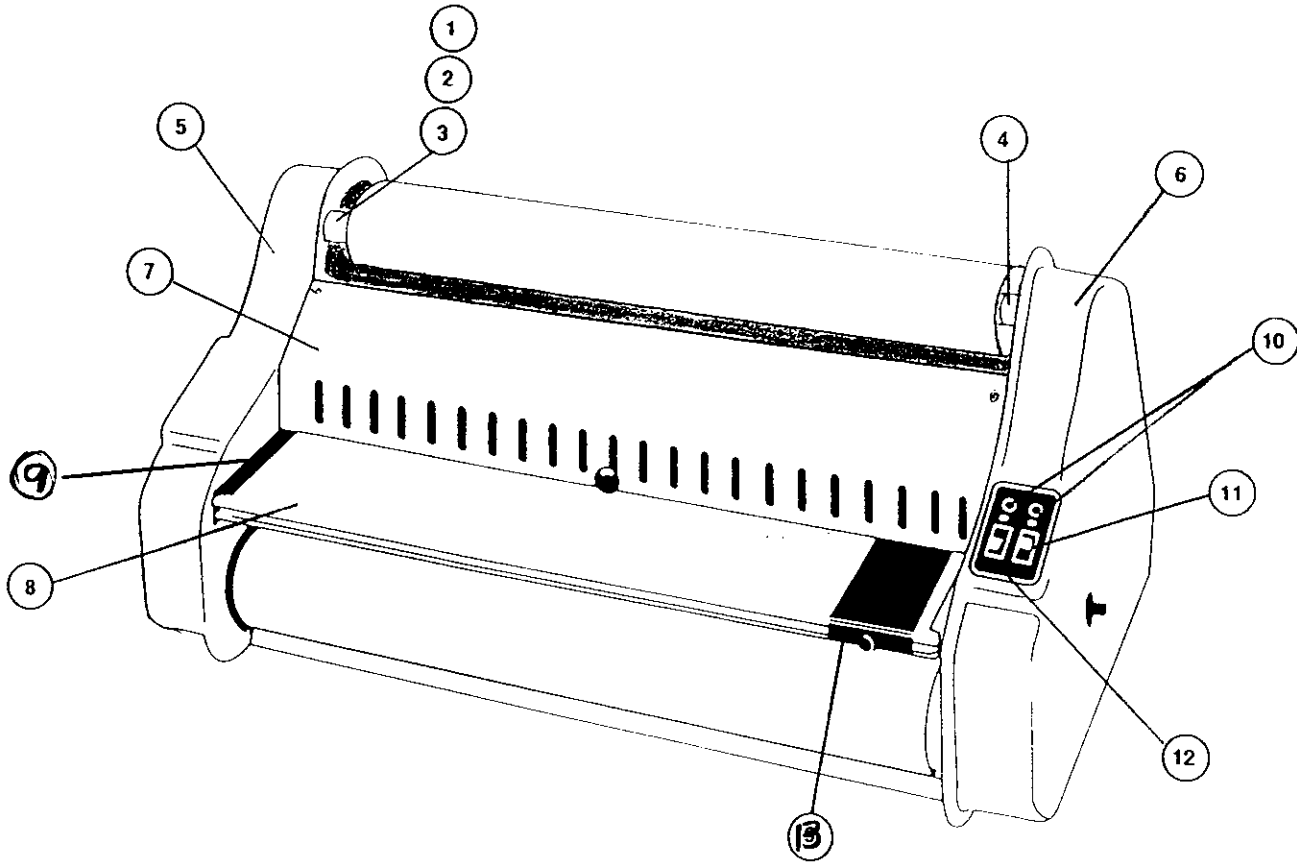

8.0 PARTS

FIGURE 8.2 BOTTOM VIEW

FIGURE 8.2

ITEM	PART NO.	DESCRIPTION	QUANTITY PER MODEL
1	1700015	SPROCKET, MOTOR GEAR	1
2	1700012	SIDE PLATE, LEFT	1
3	6208051	MOTOR	1
4	1700041	FUSEHOLDER ASSY	1
5	1700042	FUSE, 12 AMP	1
6	6176014	FEET, RUBBER	4
7	1700040	POWER CORD	1
8	1700013	SIDE PLATE, RIGHT	1
9	REF	MOTOR COVER PLATE	1

8.0 PARTS

FIGURE 8.5 RIGHT SIDE VIEW

FIGURE 8.5

ITEM	PART NO.	DESCRIPTION	QUANTITY PER MODEL
1	1700024	GEAR, SPUR	2
2	1700051	TENSION BAR	2
3	1700050	HOLE GUARD	2
4	1700054	SWITCH, INTERLOCK	1
5	1700036	CAPACITOR, 7.5MF 120V	1
6	1700014	ROLLER BUSHING	8
7	1700055	SPACER WASHER	8

B10
8.0 PARTS
FIGURE 8.3 FRONT VIEW

FIGURE 8.3

ITEM	PART NO.	DESCRIPTION	QUANTITY PER MODEL
1	1700019	SUPPLY MANDREL	2
2	1700033	BUSHING, MANDREL	2
3	1700027	CORE GRIPPERS, MANDREL	2
4	1700032	BRAKE, MANDREL	2
5	1700028	SIDE COVER, L.H.	1
6	1700029	SIDE COVER, R.H.	1
7	1700034	SAFETY SHIELD	1
8	1700023	FEED TABLE	1
9	1700020	FEED TABLE SLIDE	1
10	1700043	LIGHT INDICATOR	2
11	1700044	SWITCH, ON/OFF	1
12	1700045	SWITCH FWD/OFF/REV	1
13	1700011	R. H. Feed Table Guide	1

FIGURE 8.4 LEFT SIDE VIEW

FIGURE 8.4

ITEM	PART NO.	DESCRIPTION	QUANTITY PER MODEL
3	1700017	SPROCKET, ROLLER, FRONT 22 TTH	1
1	1700018	SPROCKET, ROLLER, REAR 21 TTH	1
2	1700018	CHAIN, ROLLER DRIVE .1700018	1
4	1700015	SPROCKET, MOTOR GEAR	1