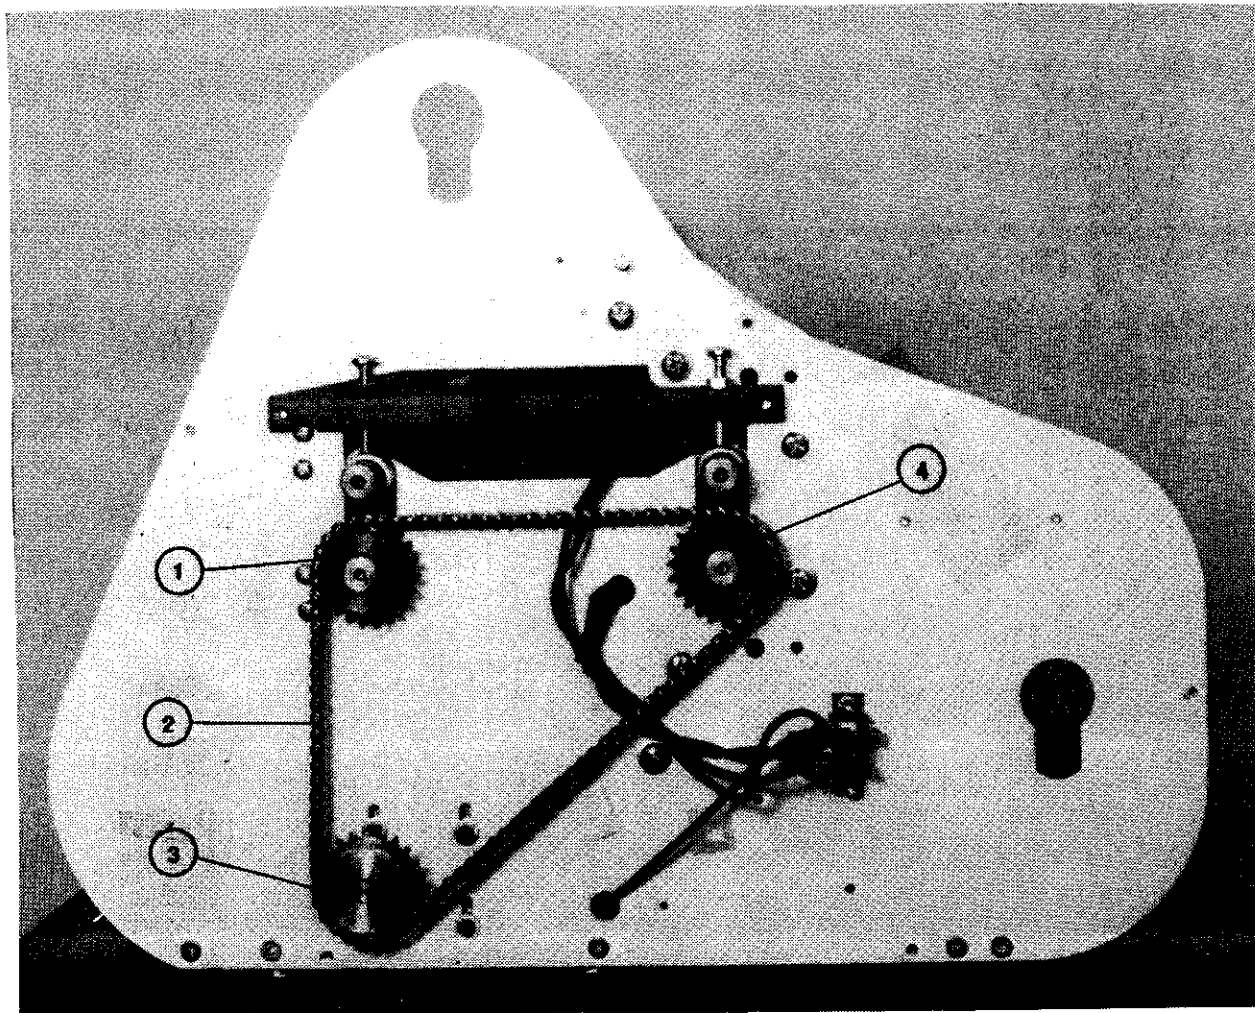

DOC 2500 Parts List

GBC IS AN ACCO BRANDS COMPANY

8.0 PARTS

DOCUSEAL 2500

FIGURE 8.1 ROLLERS / HEAT SHOES

FIGURE 8.1

ITEM	PART NO.	DESCRIPTION	QUANTITY PER MODEL
1	1700022	ROLLER SHIELD	2
2	1700036	ROLLER, TOP (CROWNED)	2
3	1700037	ROLLER, BOTTOM	2
4	1700038	ROLLER, IDLE SHAFT	2
5	1700021	HEAT SHOE	2
6	1700047	HEATER, TUBULAR	4
7	6199008	THERMOSTAT	1
8	REF	TEMPERATURE ADJUSTMENT KNOB	1
9	1700026	HEAT SHOE SPACER	8
10	1700010	TUBE, THERMOSTAT	1
11	6173006	BUSHING, IDLE ROLLER	4

8.0 PARTS

FIGURE 8.2 BOTTOM VIEW

FIGURE 8.2

ITEM	PART NO.	DESCRIPTION	QUANTITY PER MODEL
1	1700015	SPROCKET, MOTOR GEAR	1
2	1700012	SIDE PLATE, LEFT	1
3	6208051	MOTOR	1
4	1700041	FUSEHOLDER ASSY	1
5	1700042	FUSE, 12 AMP	1
6	6176014	FEET, RUBBER	4
7	1700040	POWER CORD	1
8	1700013	SIDE PLATE, RIGHT	1
9	REF	MOTOR COVER PLATE	1

B10
8.0 PARTS
FIGURE 8.3 FRONT VIEW

FIGURE 8.3

ITEM	PART NO.	DESCRIPTION	QUANTITY PER MODEL
1	1700019	SUPPLY MANDREL	2
2	1700033	BUSHING, MANDREL	2
3	1700027	CORE GRIPPERS, MANDREL	2
4	1700032	BRAKE, MANDREL	2
5	1700028	SIDE COVER, L.H.	1
6	1700029	SIDE COVER, R.H.	1
7	1700034	SAFETY SHIELD	1
8	1700023	FEED TABLE	1
9	1700020	FEED TABLE SLIDE	1
10	1700043	LIGHT INDICATOR	2
11	1700044	SWITCH, ON/OFF	1
12	1700045	SWITCH FWD/OFF/REV	1
13	1700011	R. H. Feed Table Guide	1

FIGURE 8.4 LEFT SIDE VIEW

FIGURE 8.4

ITEM	PART NO.	DESCRIPTION	QUANTITY PER MODEL
3	1700017	SPROCKET, ROLLER, FRONT 22 TTH	1
1	1700018	SPROCKET, ROLLER, REAR 21 TTH	1
2	1700018	CHAIN, ROLLER DRIVE .1700018	1
4	1700015	SPROCKET, MOTOR GEAR	1