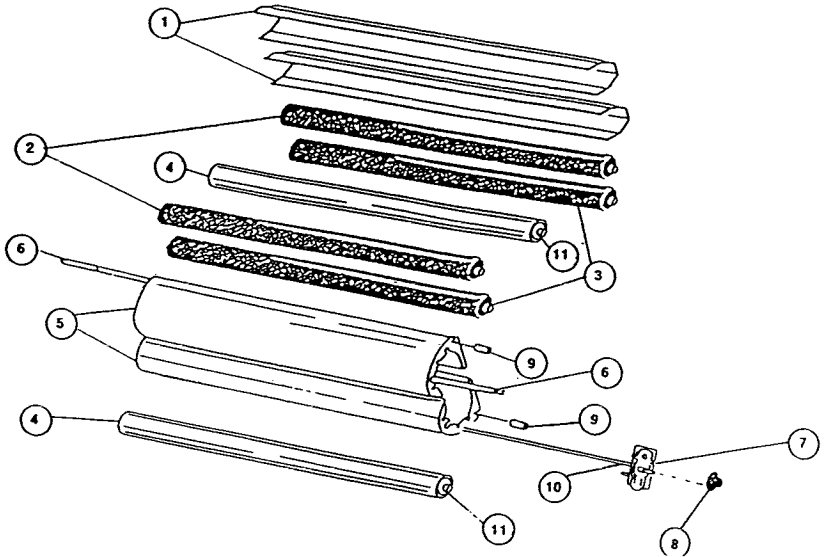

DOC 2500 Parts List

GBC IS AN ACCO BRANDS COMPANY

8.0 PARTS

DOCUSEAL 2500

FIGURE 8.1 ROLLERS / HEAT SHOES

FIGURE 8.1

ITEM	PART NO.	DESCRIPTION	QUANTITY PER MODEL
1	1700022	ROLLER SHIELD	2
2	1700036	ROLLER, TOP (CROWNED)	2
3	1700037	ROLLER, BOTTOM	2
4	1700038	ROLLER, IDLE SHAFT	2
5	1700021	HEAT SHOE	2
6	1700047	HEATER, TUBULAR	4
7	6199008	THERMOSTAT	1
8	REF	TEMPERATURE ADJUSTMENT KNOB	1
9	1700026	HEAT SHOE SPACER	8
10	1700010	TUBE, THERMOSTAT	1
11	6173006	BUSHING, IDLE ROLLER	4

8.0 PARTS

FIGURE 8.2 BOTTOM VIEW

FIGURE 8.2

ITEM	PART NO.	DESCRIPTION	QUANTITY PER MODEL
1	1700015	SPROCKET, MOTOR GEAR	1
2	1700012	SIDE PLATE, LEFT	1
3	6208051	MOTOR	1
4	1700041	FUSEHOLDER ASSY	1
5	1700042	FUSE, 12 AMP	1
6	6176014	FEET, RUBBER	4
7	1700040	POWER CORD	1
8	1700013	SIDE PLATE, RIGHT	1
9	REF	MOTOR COVER PLATE	1

8.0 PARTS

FIGURE 8.5 RIGHT SIDE VIEW

FIGURE 8.5

ITEM	PART NO.	DESCRIPTION	QUANTITY PER MODEL
1	1700024	GEAR, SPUR	2
2	1700051	TENSION BAR	2
3	1700050	HOLE GUARD	2
4	1700054	SWITCH, INTERLOCK	1
5	1700036	CAPACITOR, 7.5MF 120V	1
6	1700014	ROLLER BUSHING	8
7	1700055	SPACER WASHER	8

FIGURE 8.4 LEFT SIDE VIEW

FIGURE 8.4

ITEM	PART NO.	DESCRIPTION	QUANTITY PER MODEL
3	1700017	SPROCKET, ROLLER, FRONT 22 TTH	1
1	1700018	SPROCKET, ROLLER, REAR 21 TTH	1
2	1700018	CHAIN, ROLLER DRIVE .1700018	1
4	1700015	SPROCKET, MOTOR GEAR	1