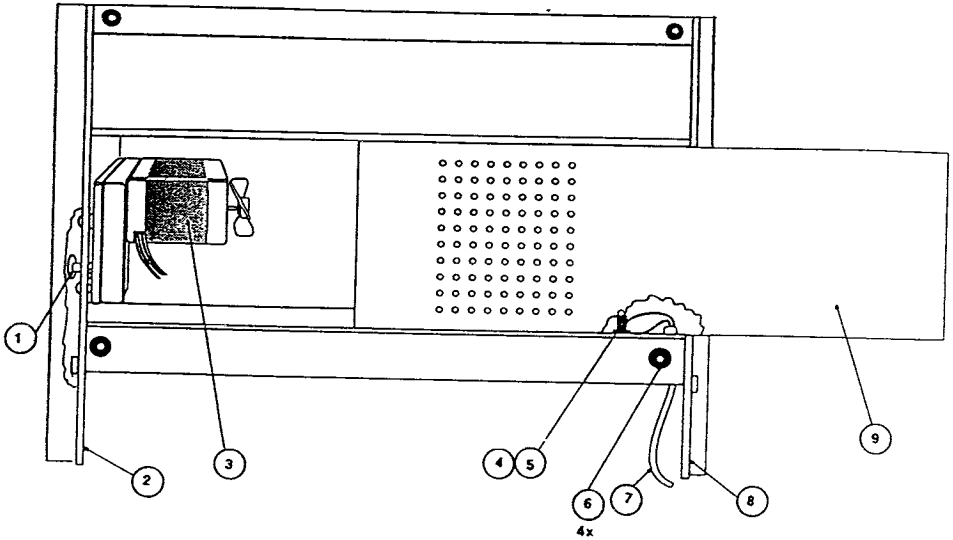

DOC 2500 Parts List

GBC IS AN ACCO BRANDS COMPANY

8.0 PARTS

DOCUSEAL 2500

FIGURE 8.1 ROLLERS / HEAT SHOES

FIGURE 8.1

ITEM	PART NO.	DESCRIPTION	QUANTITY PER MODEL
1	1700022	ROLLER SHIELD	2
2	1700036	ROLLER, TOP (CROWNED)	2
3	1700037	ROLLER, BOTTOM	2
4	1700038	ROLLER, IDLE SHAFT	2
5	1700021	HEAT SHOE	2
6	1700047	HEATER, TUBULAR	4
7	6199008	THERMOSTAT	1
8	REF	TEMPERATURE ADJUSTMENT KNOB	1
9	1700026	HEAT SHOE SPACER	8
10	1700010	TUBE, THERMOSTAT	1
11	6173006	BUSHING, IDLE ROLLER	4

8.0 PARTS

FIGURE 8.2 BOTTOM VIEW

FIGURE 8.2

ITEM	PART NO.	DESCRIPTION	QUANTITY PER MODEL
1	1700015	SPROCKET, MOTOR GEAR	1
2	1700012	SIDE PLATE, LEFT	1
3	6208051	MOTOR	1
4	1700041	FUSEHOLDER ASSY	1
5	1700042	FUSE, 12 AMP	1
6	6176014	FEET, RUBBER	4
7	1700040	POWER CORD	1
8	1700013	SIDE PLATE, RIGHT	1
9	REF	MOTOR COVER PLATE	1

8.0 PARTS

FIGURE 8.5 RIGHT SIDE VIEW

FIGURE 8.5

ITEM	PART NO.	DESCRIPTION	QUANTITY PER MODEL
1	1700024	GEAR, SPUR	2
2	1700051	TENSION BAR	2
3	1700050	HOLE GUARD	2
4	1700054	SWITCH, INTERLOCK	1
5	1700036	CAPACITOR, 7.5MF 120V	1
6	1700014	ROLLER BUSHING	8
7	1700055	SPACER WASHER	8

B10
8.0 PARTS
FIGURE 8.3 FRONT VIEW

FIGURE 8.3

ITEM	PART NO.	DESCRIPTION	QUANTITY PER MODEL
1	1700019	SUPPLY MANDREL	2
2	1700033	BUSHING, MANDREL	2
3	1700027	CORE GRIPPERS, MANDREL	2
4	1700032	BRAKE, MANDREL	2
5	1700028	SIDE COVER, L.H.	1
6	1700029	SIDE COVER, R.H.	1
7	1700034	SAFETY SHIELD	1
8	1700023	FEED TABLE	1
9	1700020	FEED TABLE SLIDE	1
10	1700043	LIGHT INDICATOR	2
11	1700044	SWITCH, ON/OFF	1
12	1700045	SWITCH FWD/OFF/REV	1
13	1700011	R. H. Feed Table Guide	1