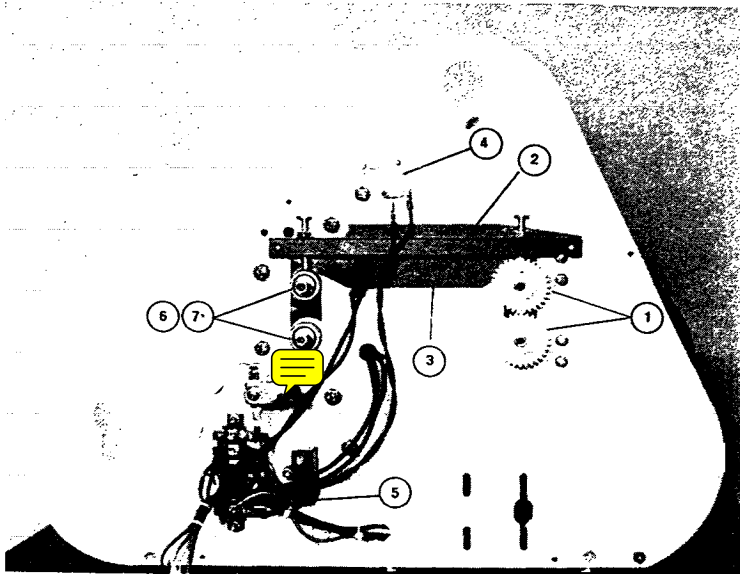

8.0 PARTS

FIGURE 8.2 BOTTOM VIEW

FIGURE 8.2

ITEM	PART NO.	DESCRIPTION	QUANTITY PER MODEL
1	1700015	SPROCKET, MOTOR GEAR	1
2	1700012	SIDE PLATE, LEFT	1
3	6208051	MOTOR	1
4	1700041	FUSEHOLDER ASSY	1
5	1700042	FUSE, 12 AMP	1
6	6176014	FEET, RUBBER	4
7	1700040	POWER CORD	1
8	1700013	SIDE PLATE, RIGHT	1
9	REF	MOTOR COVER PLATE	1

8.0 PARTS

FIGURE 8.5 RIGHT SIDE VIEW

FIGURE 8.5

ITEM	PART NO.	DESCRIPTION	QUANTITY PER MODEL
1	1700024	GEAR, SPUR	2
2	1700051	TENSION BAR	2
3	1700050	HOLE GUARD	2
4	1700054	SWITCH, INTERLOCK	1
5	1700036	CAPACITOR, 7.5MF 120V	1
6	1700014	ROLLER BUSHING	8
7	1700055	SPACER WASHER	8

B10
8.0 PARTS
FIGURE 8.3 FRONT VIEW

FIGURE 8.3

ITEM	PART NO.	DESCRIPTION	QUANTITY PER MODEL
1	1700019	SUPPLY MANDREL	2
2	1700033	BUSHING, MANDREL	2
3	1700027	CORE GRIPPERS, MANDREL	2
4	1700032	BRAKE, MANDREL	2
5	1700028	SIDE COVER, L.H.	1
6	1700029	SIDE COVER, R.H.	1
7	1700034	SAFETY SHIELD	1
8	1700023	FEED TABLE	1
9	1700020	FEED TABLE SLIDE	1
10	1700043	LIGHT INDICATOR	2
11	1700044	SWITCH, ON/OFF	1
12	1700045	SWITCH FWD/OFF/REV	1
13	1700011	R. H. Feed Table Guide	1

FIGURE 8.4 LEFT SIDE VIEW

FIGURE 8.4

ITEM	PART NO.	DESCRIPTION	QUANTITY PER MODEL
3	1700017	SPROCKET, ROLLER, FRONT 22 TTH	1
1	1700018	SPROCKET, ROLLER, REAR 21 TTH	1
2	1700018	CHAIN, ROLLER DRIVE .1700018	1
4	1700015	SPROCKET, MOTOR GEAR	1