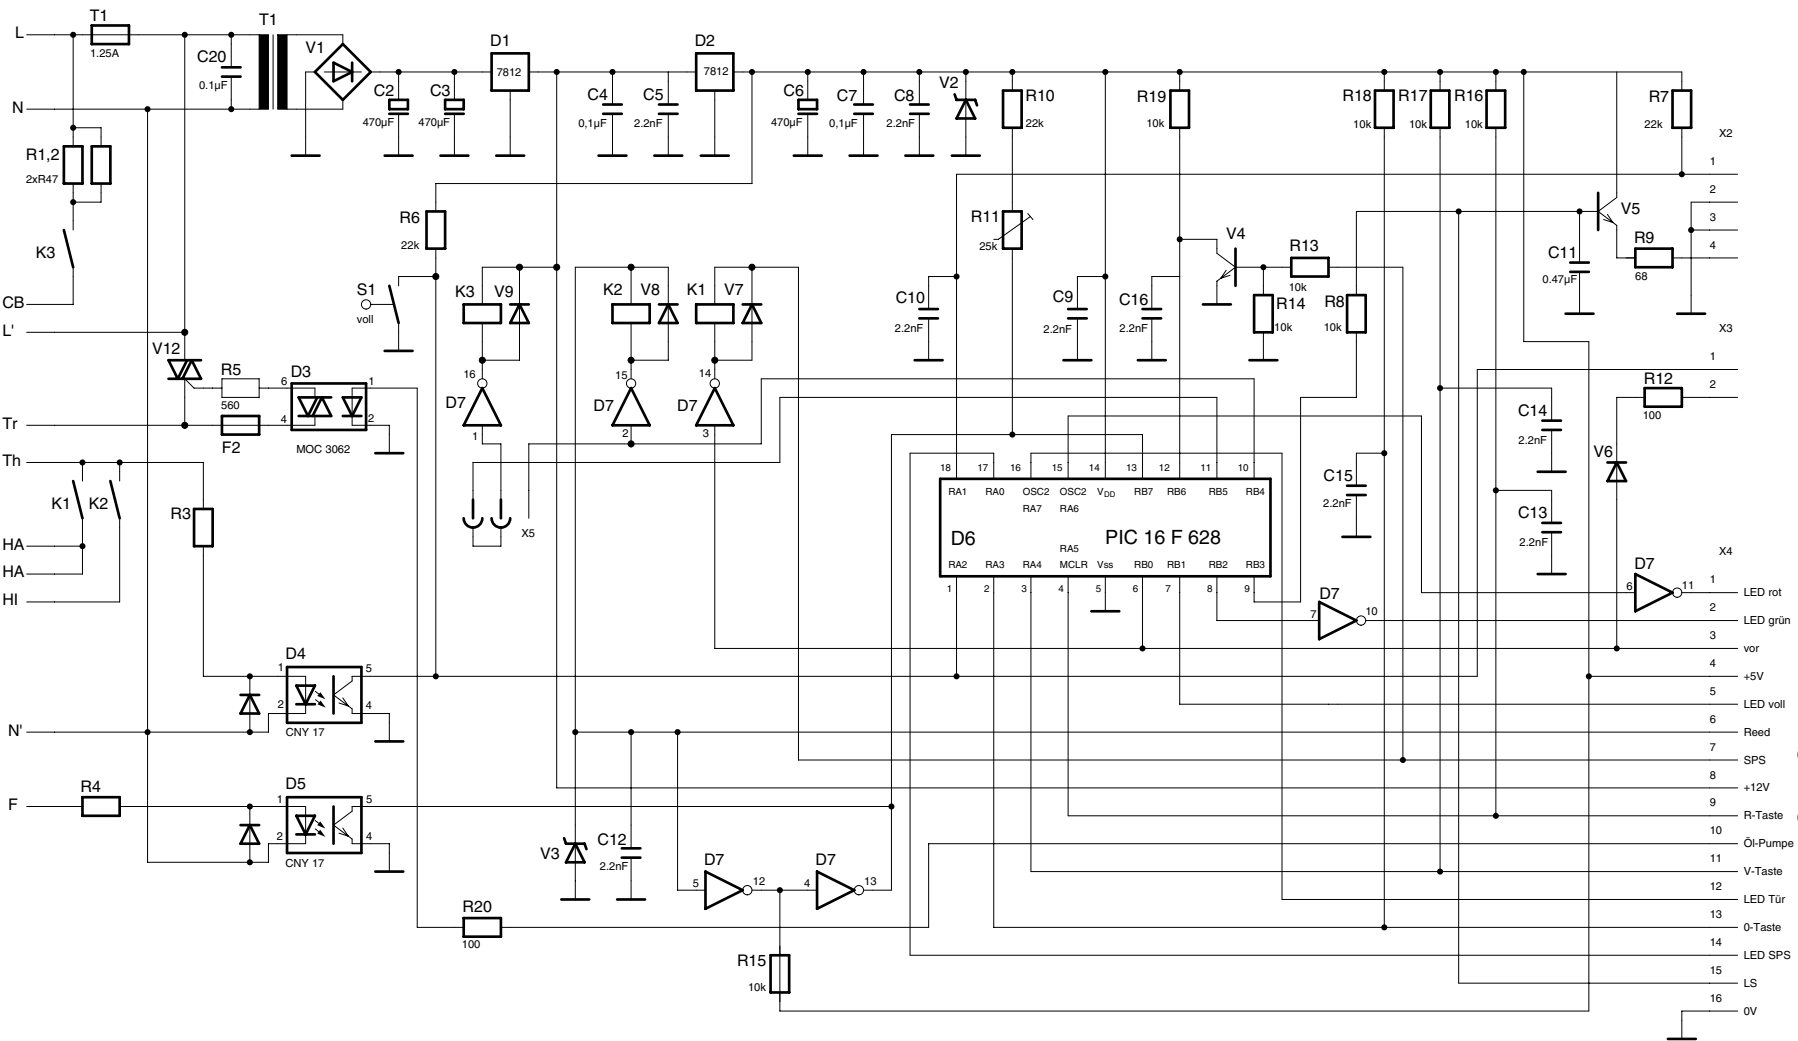

wiring diagram

CROSS / CUT

4x40mm

4020 232  
7

wiring diagram