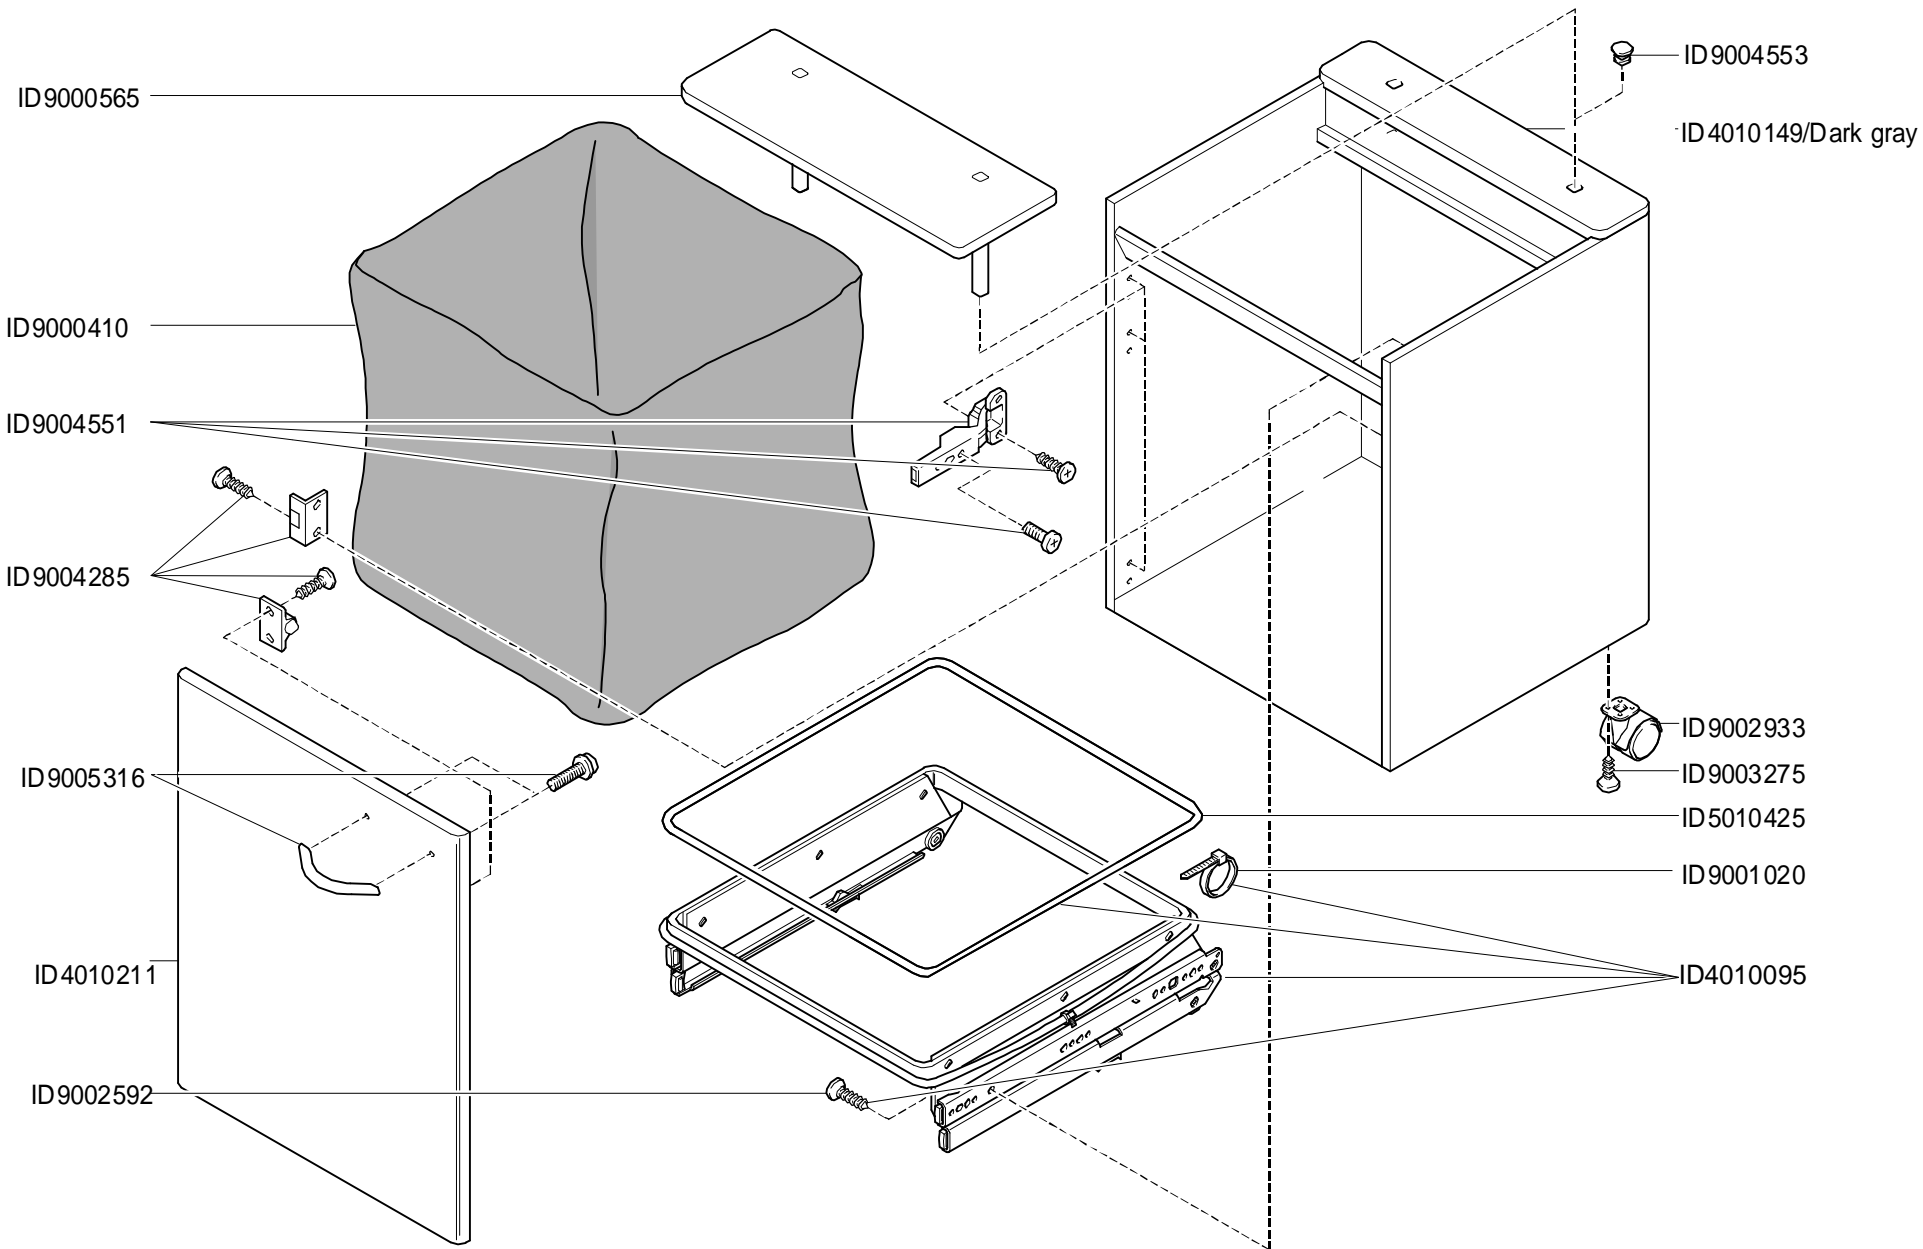

6500S PARTS LIST

GBC IS AN ACCO BRANDS COMPANY

Mod.6500S

Stromlaufplan 6500S
 schema de
 circuit électrique 6500S
 wiring diagram 6500S

5 D3

4093
081

82

4 2003