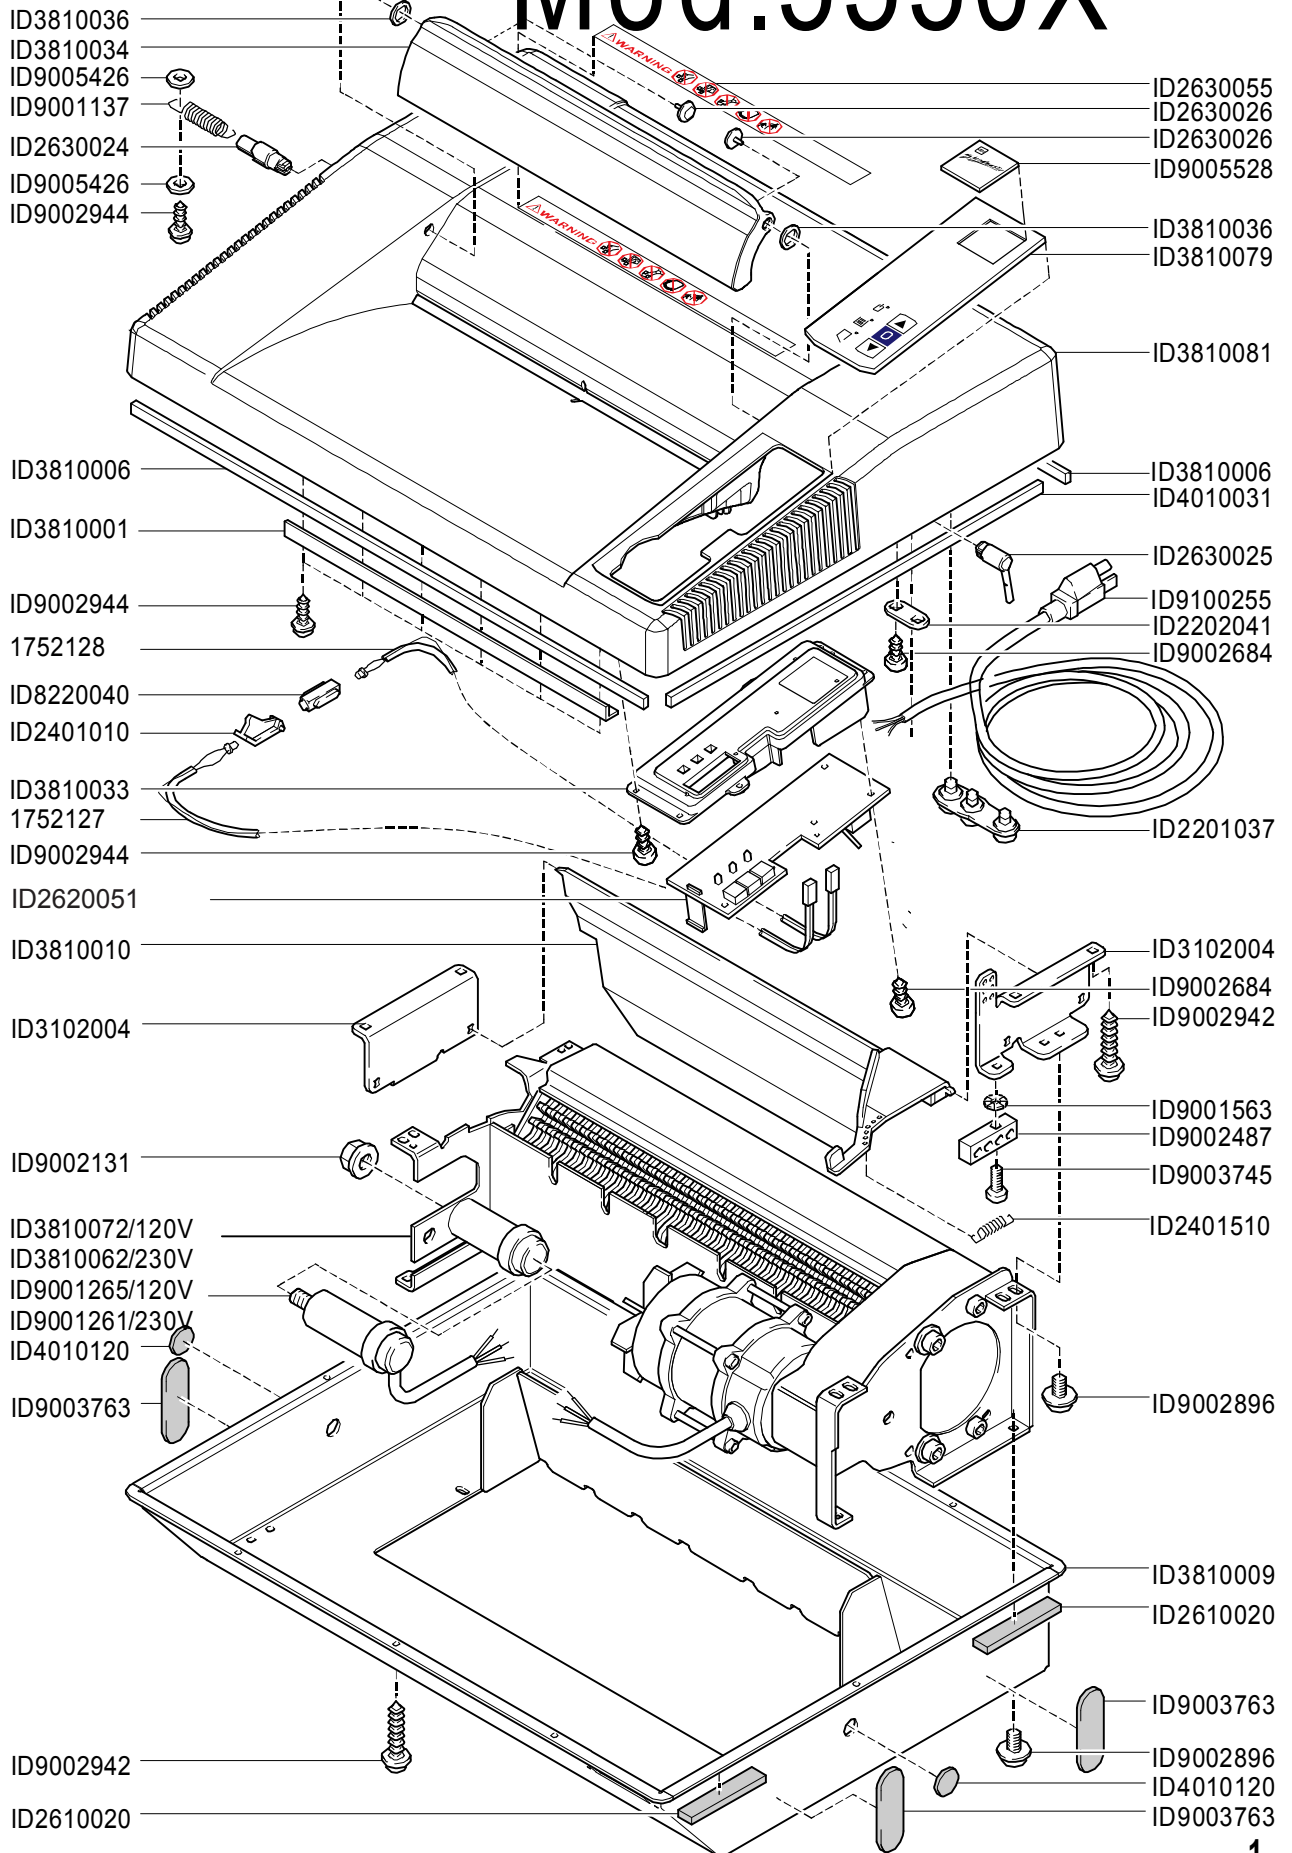

5550X PARTS LIST

Revised 04/18/06

GBC IS AN ACCO BRANDS COMPANY

CROSS / CUT Mod.5550X

CROSS / CUT
Mod.5550X

Stromlaufplan 5550X-1
 schema de

circuit électrique 5550X-1
 wiring diagram 5550X-1