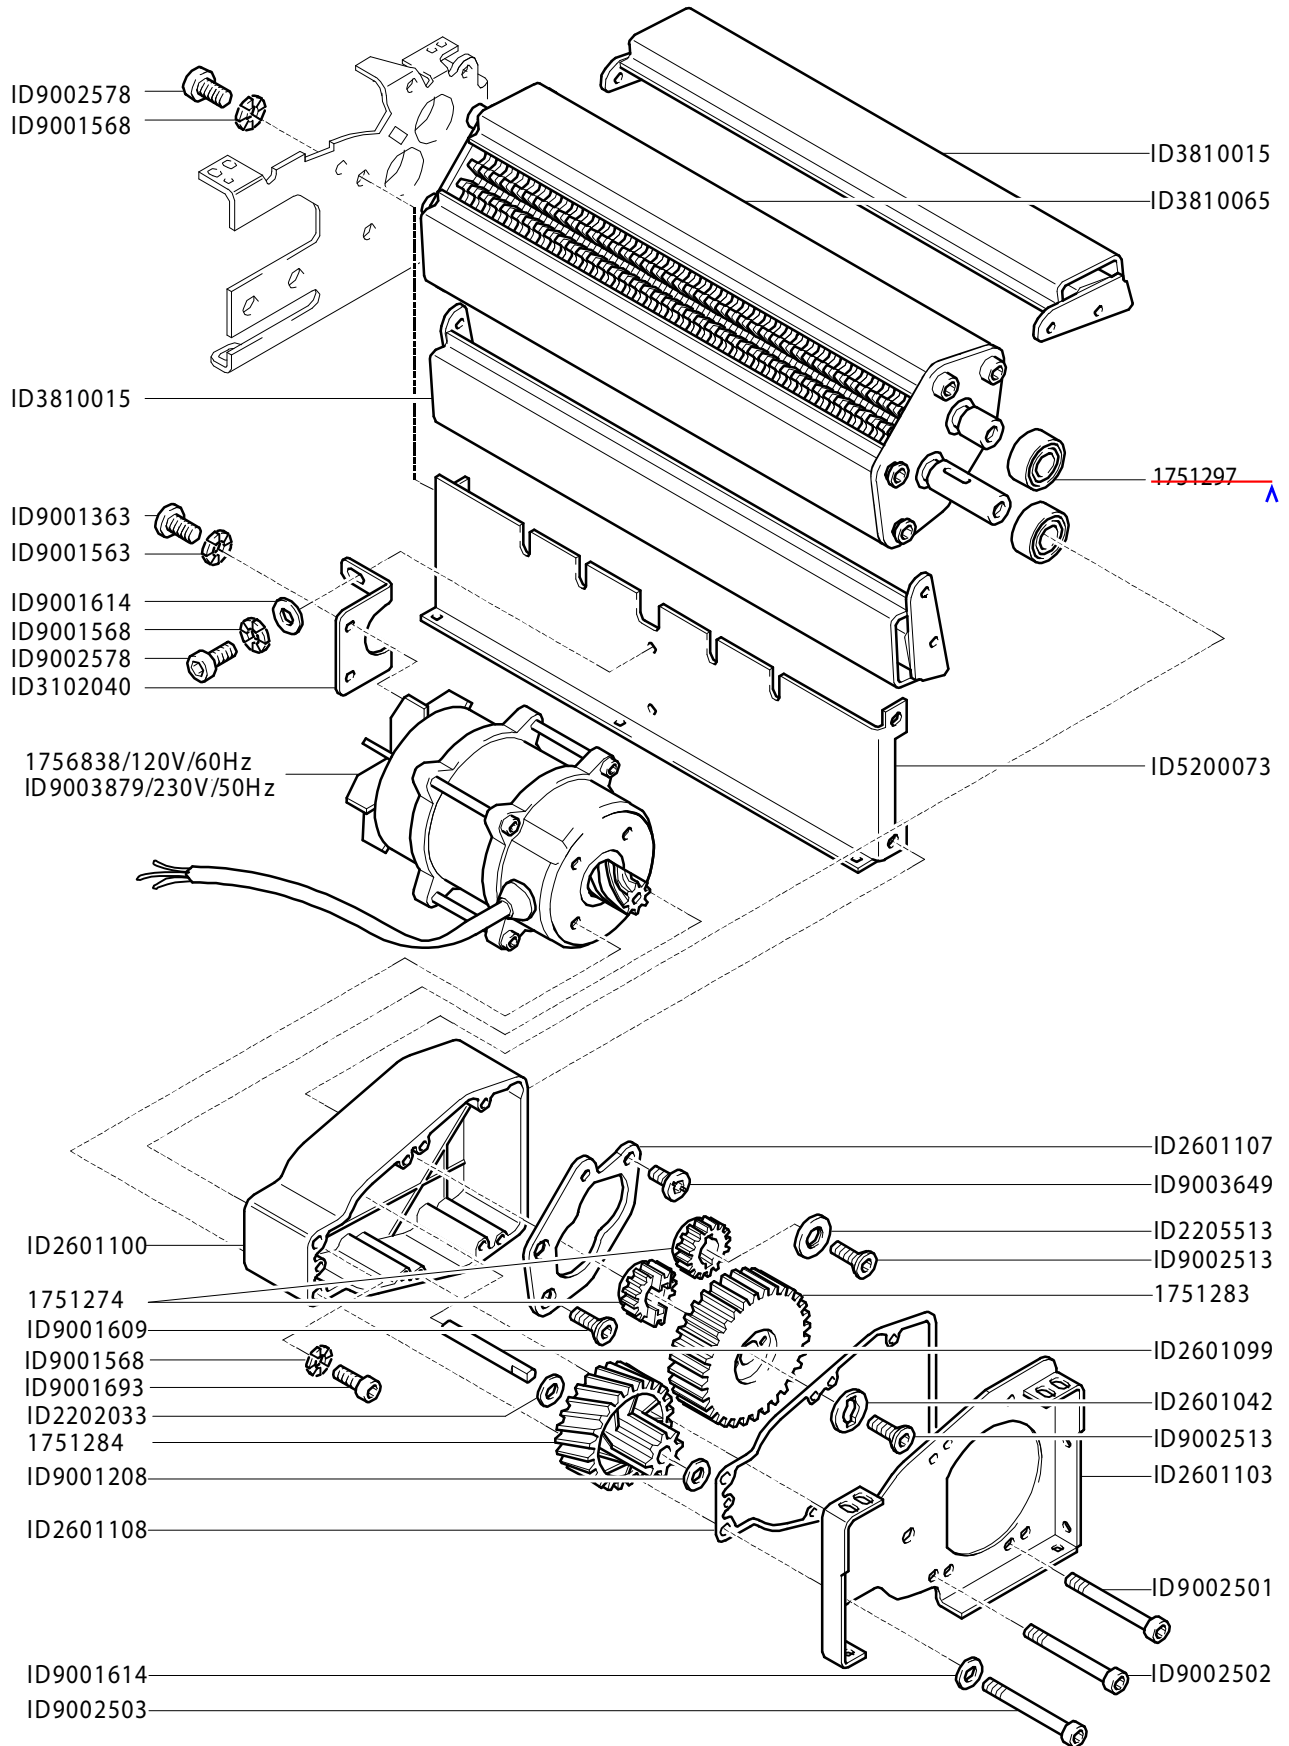

5550X PARTS LIST

Revised 04/18/06

GBC IS AN ACCO BRANDS COMPANY

CROSS / CUT Mod.5550X

CROSS / CUT
Mod.5550X

Stromlaufplan 5550X-1
 schema de

circuit électrique 5550X-1
 wiring diagram 5550X-1