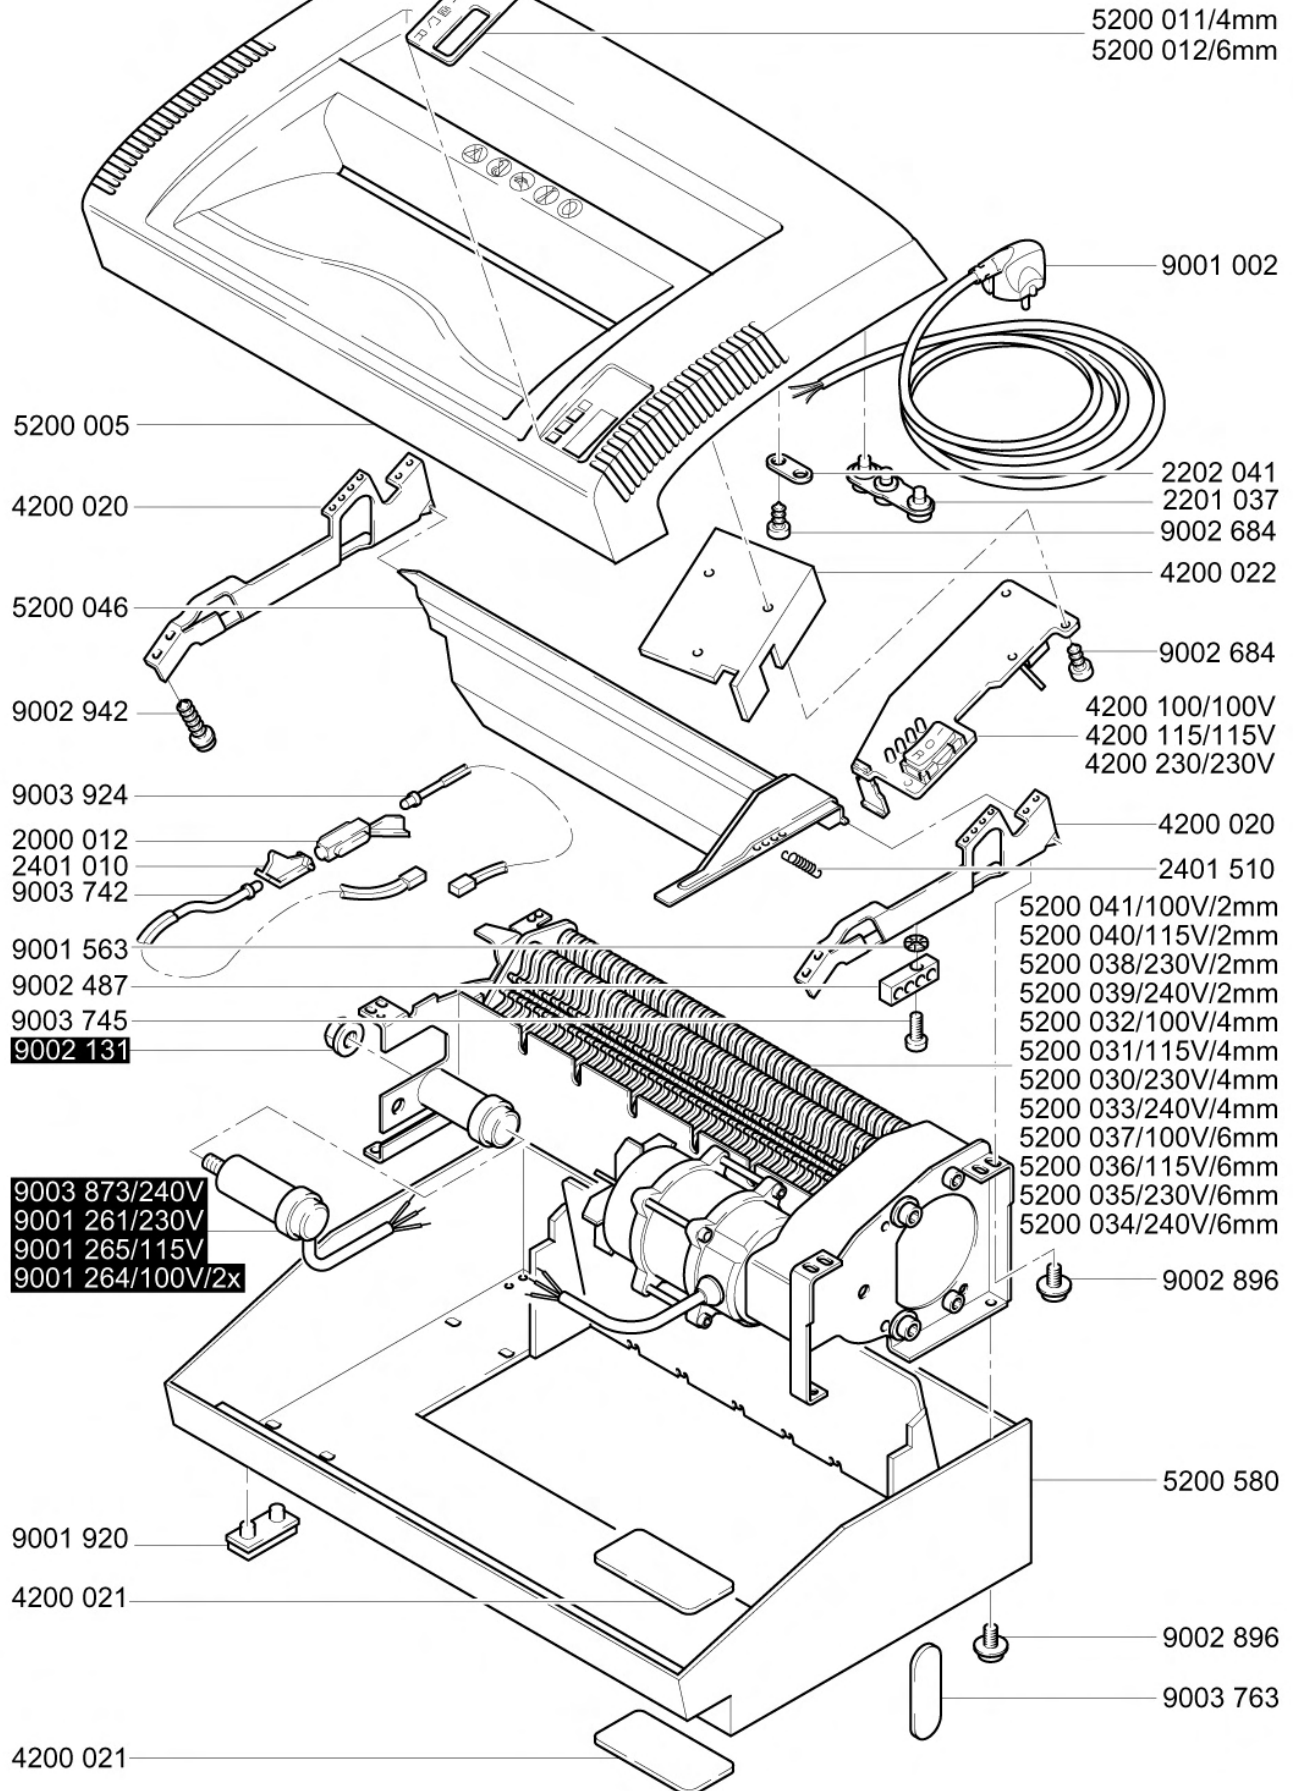

# 5020S/5230S PARTS LIST

GBC IS AN ACCO BRANDS COMPANY

**5230S**

9003 891	1752453	Motor With Fan		1
9003 763	1752730	Insulation Pads, Exterior	6	6
9003 742	1752127	Cable for Photo Cell	1	1
9003 739	1752454	Capacitor	1	
9002 896	1752704	Bottom Housing Screw	X	X
9002 513	1751282	Torx Head Screw (T-30)	1	1
9002 500	1751296	Wavy Washer	4	4
9002 045	1751297	Bearing	1	1
9001 920	1751255	Rubber Foot	4	4
9001 625	1751297	Bearings	4	4
9001 584	1751305	Key	2	2
9001 583	1751304	Key	2	2
9001 265	1752455	Capacitor		1
9001 002	1751206	Power Cord	1	1
5300 100	1752456	Motor with Fan	1	
5300 035	1752457	Cutting Head Assy, 6mm	1	
5300 012	1752458	Icon Name Plate 5020S	1	
5200 580	1752735	Bottom Housing	1	1
5200 404	1752740	Cutter Set	1	
5200 073	1752738	Support Plate	1	1
5200 046	1752734	Bag Full Flap	1	1
5200 031	1752459	Cutting Head Assy, 4mm		1
5200 011	1752462	Icon Name Plate		1
5200 005	1752733	Upper Cover	1	1
4200 115	1752126	Control Board Assy		1
4200 022	1752708	Insulator	1	1
4200 021	1752703	Sensor Plate		
4200 020	1752707	Support Bracket	1	1
3802050	1752158	Cutting Head Complete		1
3802 404	1752159	Cutter Set		1
3802 070	1752739	Cutting Head Complete	1	
3802 040	1752716	Stripper Support Rod	4	4
3200 115	1752015	Control Board Assy	1	
3102 036	1752460	L.H Side Frame	1	1
2620 022	1752461	Stripper, Cutter	X	X
2601 107	1751272	Reinforcement Plate, Inner	1	1
2601 106	1751306	Reinforcement Plate, Outer	1	1
2601 103	1751288	R.H Side Plate	1	1
2601 100	1751269	Gear Box Housing	1	1
2601 099	1751275	Pin	1	1
2601 087	1751283	Gear Assembly with Buffer and Clutch	1	1
2601 062	1751284	Double Drive Gear	1	1
2601 059	1751274	Gear Set, Cutter	1	1
2601 042	1751226	Washer	1	1
2401 510	1752731	Bag Flap Spring	1	1
2401 010	1751960	Transmitter Cover and Lens	1	1
2205 513	1752713	Cutter Gear Washer	1	1
2201 037	1751207	Support Strap, Power Cord	1	1
2000 012	1751959	Receiver Cover and Lens	1	1
<b>Ref. No.</b>	<b>GBC No.</b>	<b>Description</b>	<b>5020S</b>	<b>5230S</b>