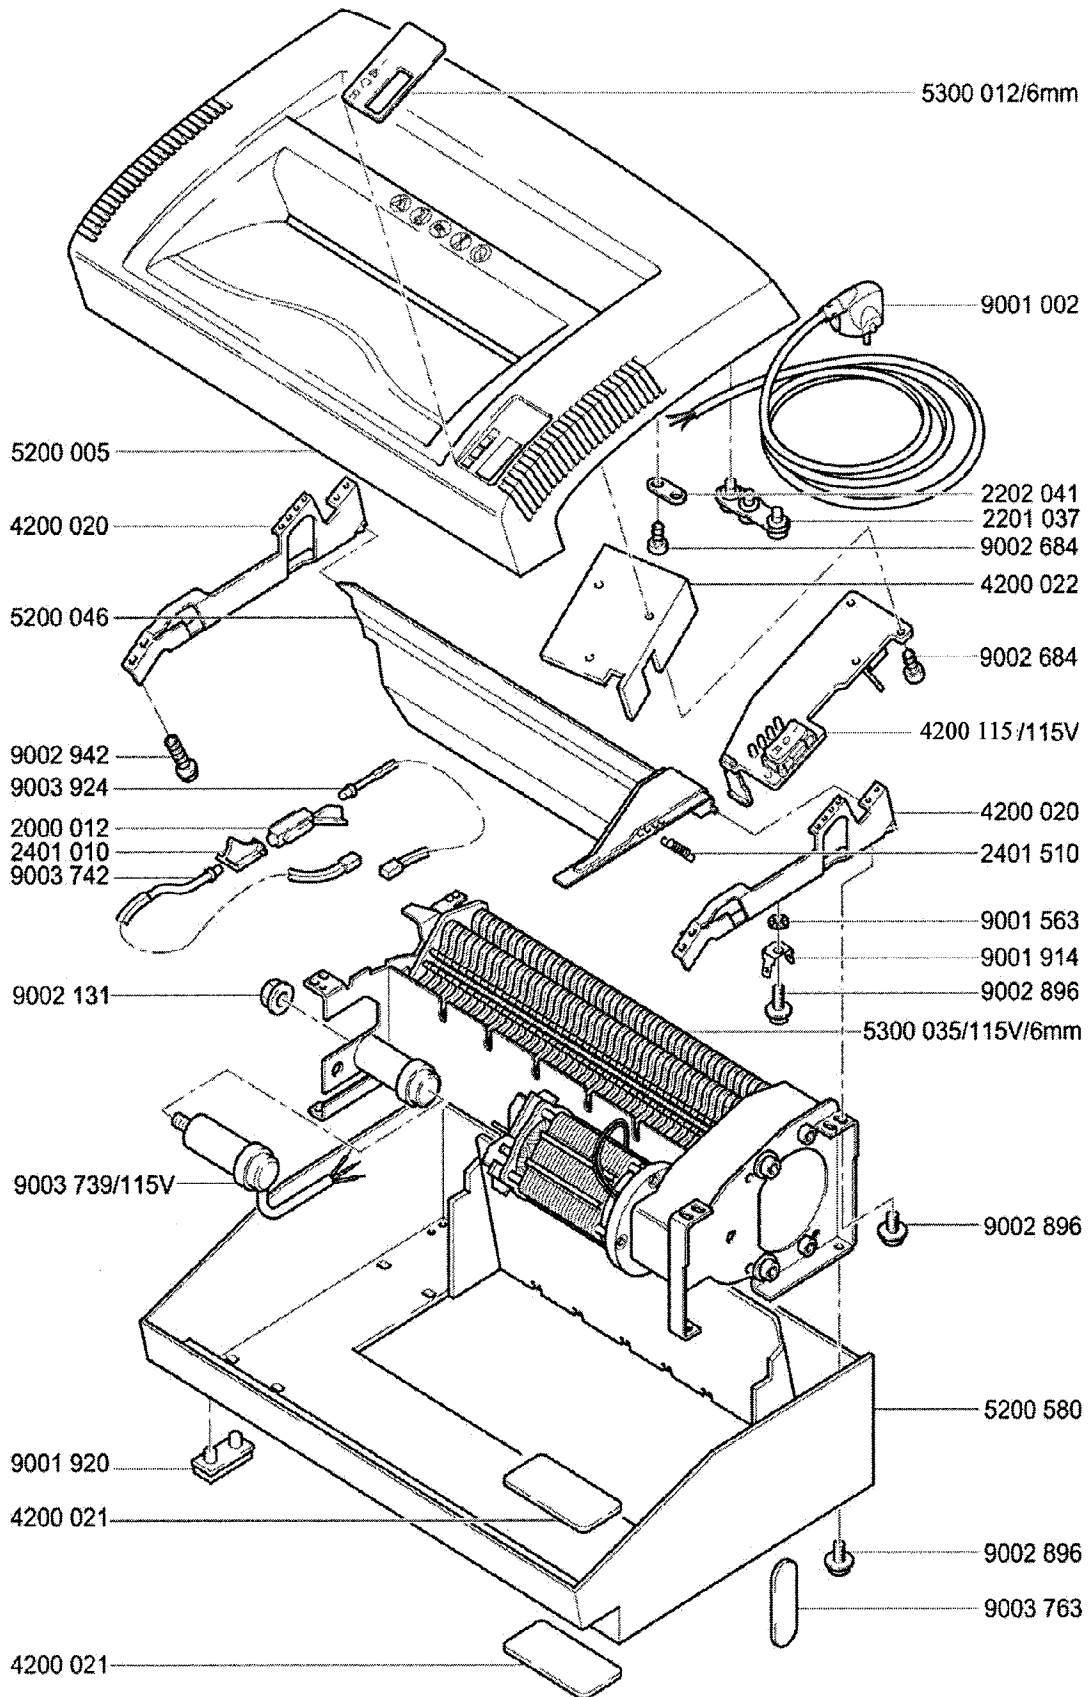

# 5020S/5230S PARTS LIST

GBC IS AN ACCO BRANDS COMPANY

**5230S**

9003 891	1752453	Motor With Fan		1
9003 763	1752730	Insulation Pads, Exterior	6	6
9003 742	1752127	Cable for Photo Cell	1	1
9003 739	1752454	Capacitor	1	
9002 896	1752704	Bottom Housing Screw	X	X
9002 513	1751282	Torx Head Screw (T-30)	1	1
9002 500	1751296	Wavy Washer	4	4
9002 045	1751297	Bearing	1	1
9001 920	1751255	Rubber Foot	4	4
9001 625	1751297	Bearings	4	4
9001 584	1751305	Key	2	2
9001 583	1751304	Key	2	2
9001 265	1752455	Capacitor		1
9001 002	1751206	Power Cord	1	1
5300 100	1752456	Motor with Fan	1	
5300 035	1752457	Cutting Head Assy, 6mm	1	
5300 012	1752458	Icon Name Plate 5020S	1	
5200 580	1752735	Bottom Housing	1	1
5200 404	1752740	Cutter Set	1	
5200 073	1752738	Support Plate	1	1
5200 046	1752734	Bag Full Flap	1	1
5200 031	1752459	Cutting Head Assy, 4mm		1
5200 011	1752462	Icon Name Plate		1
5200 005	1752733	Upper Cover	1	1
4200 115	1752126	Control Board Assy		1
4200 022	1752708	Insulator	1	1
4200 021	1752703	Sensor Plate		
4200 020	1752707	Support Bracket	1	1
3802050	1752158	Cutting Head Complete		1
3802 404	1752159	Cutter Set		1
3802 070	1752739	Cutting Head Complete	1	
3802 040	1752716	Stripper Support Rod	4	4
3200 115	1752015	Control Board Assy	1	
3102 036	1752460	L.H Side Frame	1	1
2620 022	1752461	Stripper, Cutter	X	X
2601 107	1751272	Reinforcement Plate, Inner	1	1
2601 106	1751306	Reinforcement Plate, Outer	1	1
2601 103	1751288	R.H Side Plate	1	1
2601 100	1751269	Gear Box Housing	1	1
2601 099	1751275	Pin	1	1
2601 087	1751283	Gear Assembly with Buffer and Clutch	1	1
2601 062	1751284	Double Drive Gear	1	1
2601 059	1751274	Gear Set, Cutter	1	1
2601 042	1751226	Washer	1	1
2401 510	1752731	Bag Flap Spring	1	1
2401 010	1751960	Transmitter Cover and Lens	1	1
2205 513	1752713	Cutter Gear Washer	1	1
2201 037	1751207	Support Strap, Power Cord	1	1
2000 012	1751959	Receiver Cover and Lens	1	1
<b>Ref. No.</b>	<b>GBC No.</b>	<b>Description</b>	<b>5020S</b>	<b>5230S</b>