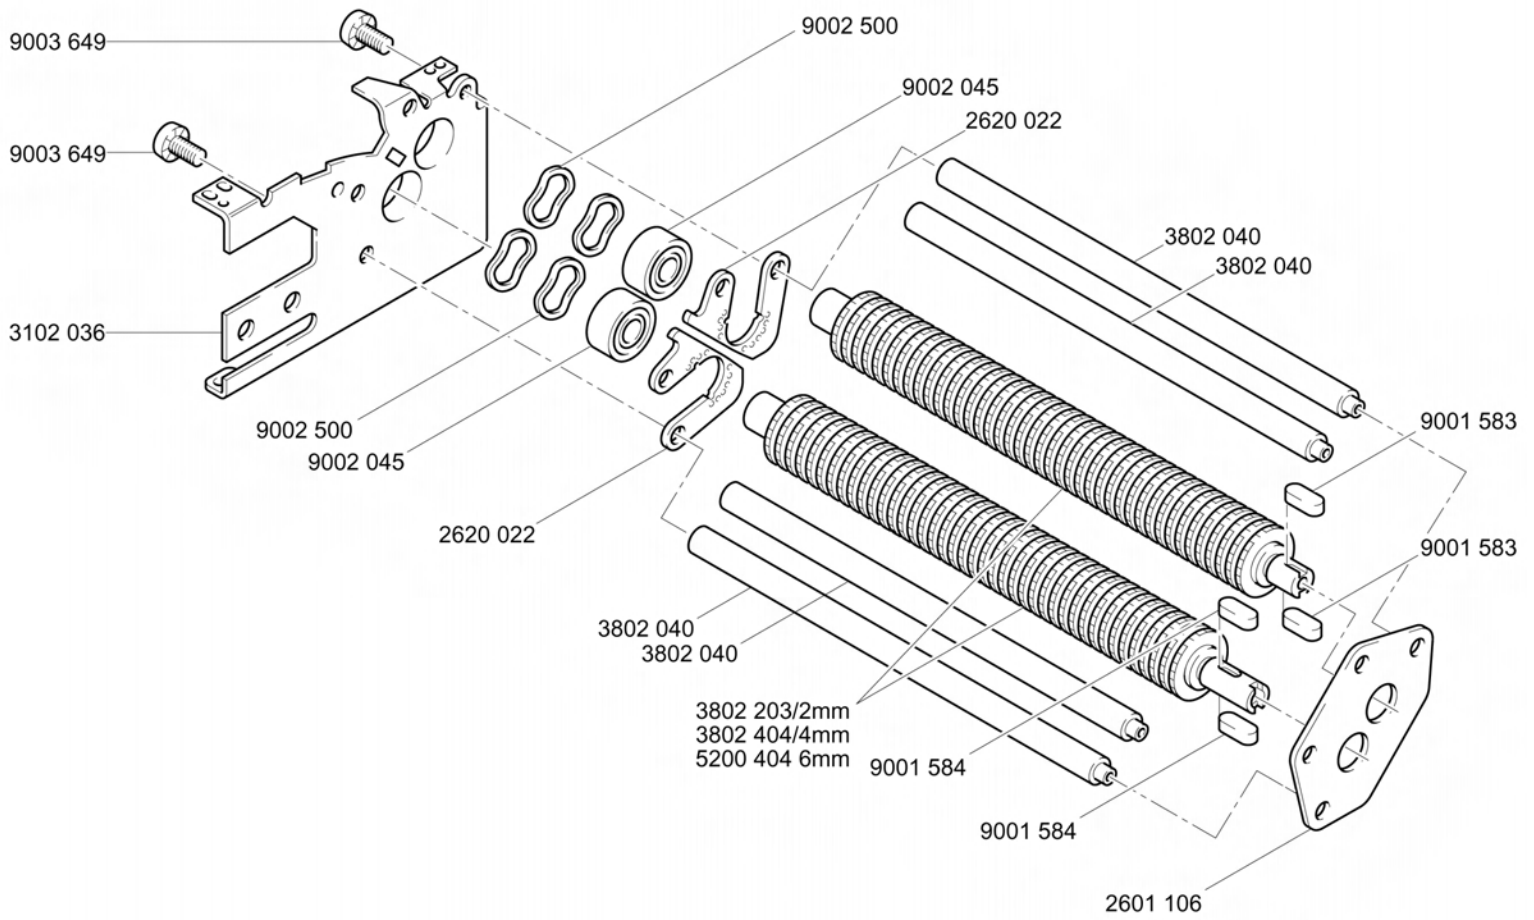

# 5020S/5230S PARTS LIST

GBC IS AN ACCO BRANDS COMPANY

**5230S**

9003 891	1752453	Motor With Fan		1
9003 763	1752730	Insulation Pads, Exterior	6	6
9003 742	1752127	Cable for Photo Cell	1	1
9003 739	1752454	Capacitor	1	
9002 896	1752704	Bottom Housing Screw	X	X
9002 513	1751282	Torx Head Screw (T-30)	1	1
9002 500	1751296	Wavy Washer	4	4
9002 045	1751297	Bearing	1	1
9001 920	1751255	Rubber Foot	4	4
9001 625	1751297	Bearings	4	4
9001 584	1751305	Key	2	2
9001 583	1751304	Key	2	2
9001 265	1752455	Capacitor		1
9001 002	1751206	Power Cord	1	1
5300 100	1752456	Motor with Fan	1	
5300 035	1752457	Cutting Head Assy, 6mm	1	
5300 012	1752458	Icon Name Plate 5020S	1	
5200 580	1752735	Bottom Housing	1	1
5200 404	1752740	Cutter Set	1	
5200 073	1752738	Support Plate	1	1
5200 046	1752734	Bag Full Flap	1	1
5200 031	1752459	Cutting Head Assy, 4mm		1
5200 011	1752462	Icon Name Plate		1
5200 005	1752733	Upper Cover	1	1
4200 115	1752126	Control Board Assy		1
4200 022	1752708	Insulator	1	1
4200 021	1752703	Sensor Plate		
4200 020	1752707	Support Bracket	1	1
3802050	1752158	Cutting Head Complete		1
3802 404	1752159	Cutter Set		1
3802 070	1752739	Cutting Head Complete	1	
3802 040	1752716	Stripper Support Rod	4	4
3200 115	1752015	Control Board Assy	1	
3102 036	1752460	L.H Side Frame	1	1
2620 022	1752461	Stripper, Cutter	X	X
2601 107	1751272	Reinforcement Plate, Inner	1	1
2601 106	1751306	Reinforcement Plate, Outer	1	1
2601 103	1751288	R.H Side Plate	1	1
2601 100	1751269	Gear Box Housing	1	1
2601 099	1751275	Pin	1	1
2601 087	1751283	Gear Assembly with Buffer and Clutch	1	1
2601 062	1751284	Double Drive Gear	1	1
2601 059	1751274	Gear Set, Cutter	1	1
2601 042	1751226	Washer	1	1
2401 510	1752731	Bag Flap Spring	1	1
2401 010	1751960	Transmitter Cover and Lens	1	1
2205 513	1752713	Cutter Gear Washer	1	1
2201 037	1751207	Support Strap, Power Cord	1	1
2000 012	1751959	Receiver Cover and Lens	1	1
<b>Ref. No.</b>	<b>GBC No.</b>	<b>Description</b>	<b>5020S</b>	<b>5230S</b>