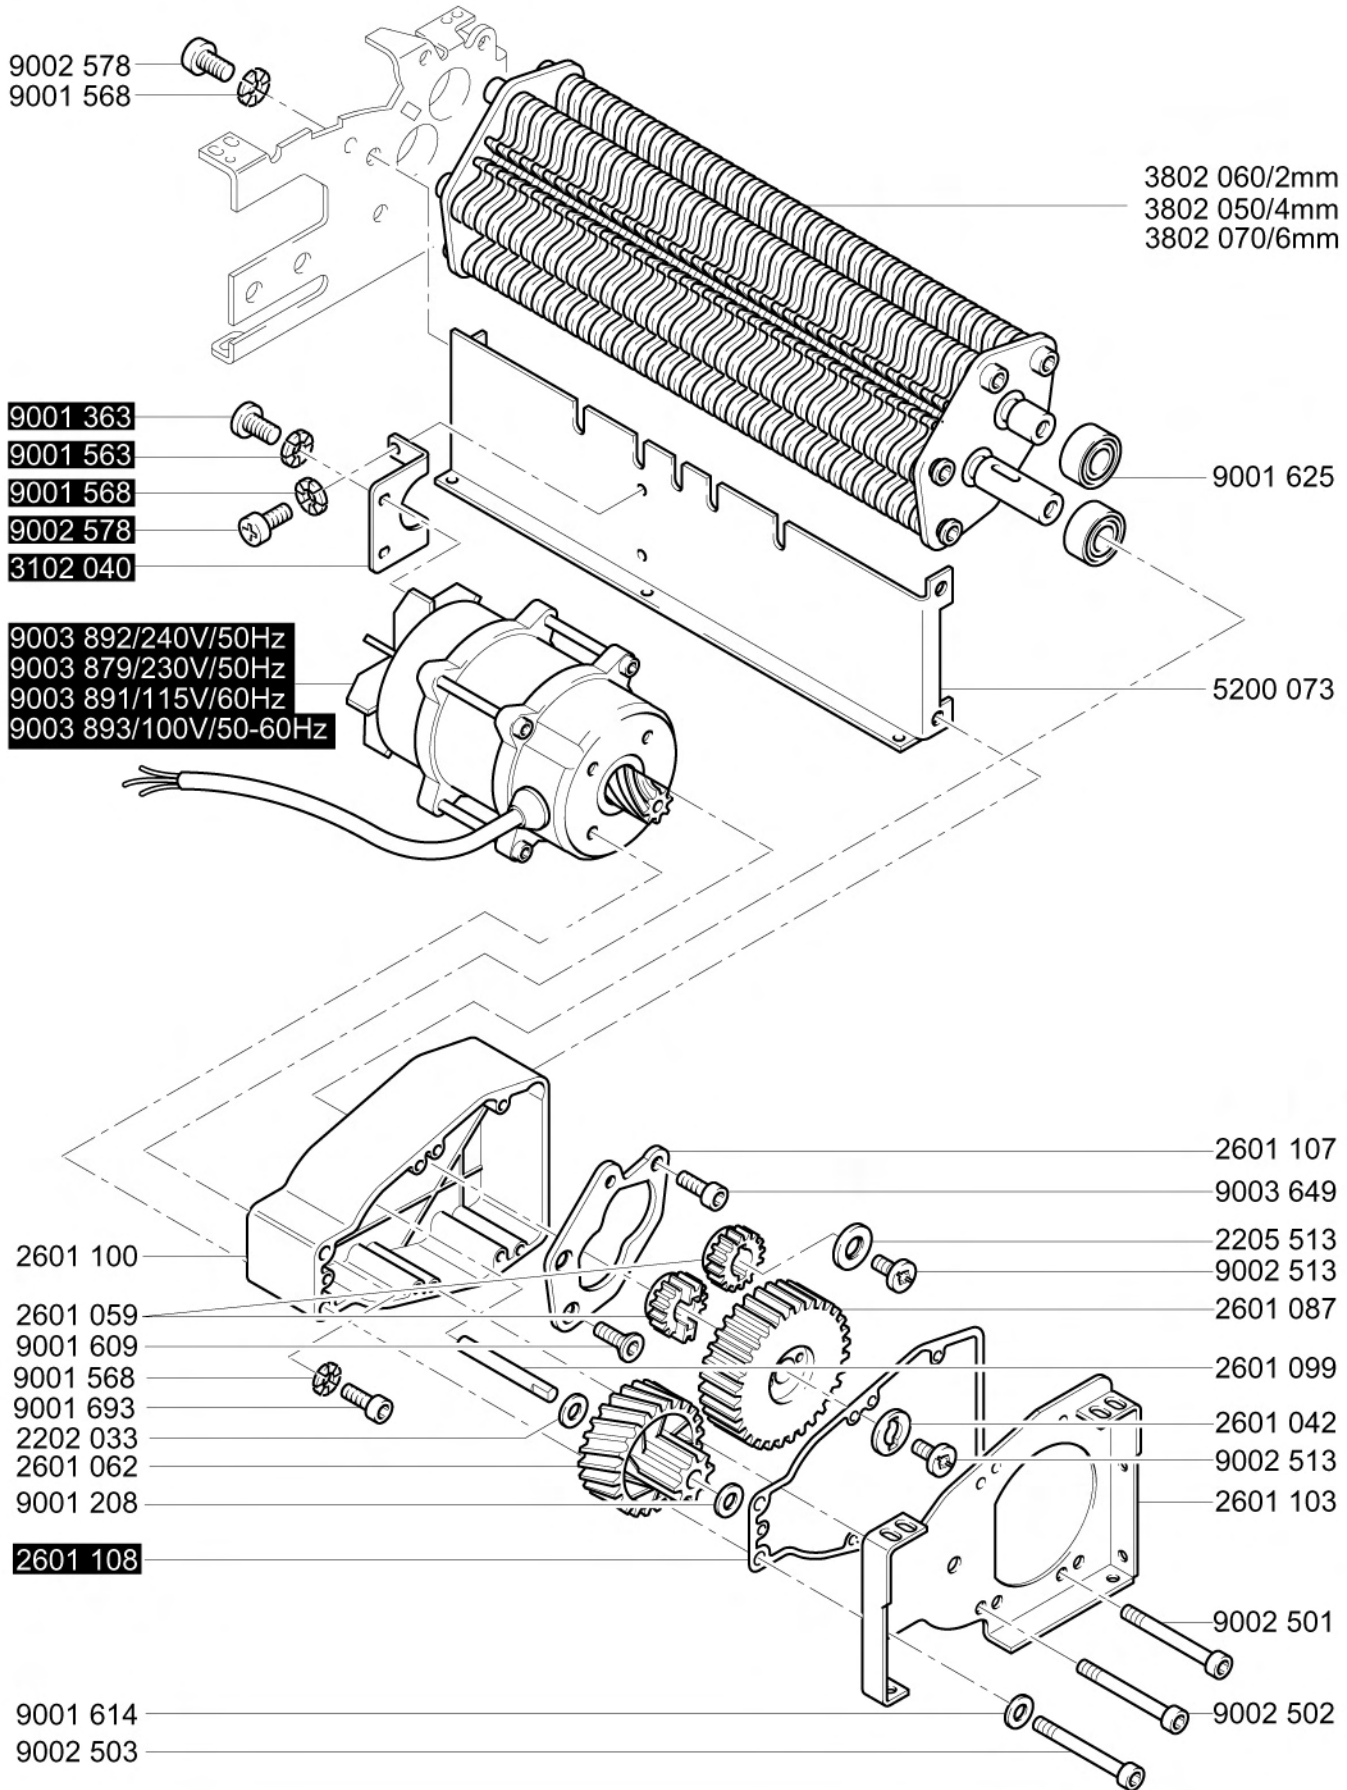

# 5020S/5230S PARTS LIST

GBC IS AN ACCO BRANDS COMPANY

**5230S**

9003 891	1752453	Motor With Fan		1
9003 763	1752730	Insulation Pads, Exterior	6	6
9003 742	1752127	Cable for Photo Cell	1	1
9003 739	1752454	Capacitor	1	
9002 896	1752704	Bottom Housing Screw	X	X
9002 513	1751282	Torx Head Screw (T-30)	1	1
9002 500	1751296	Wavy Washer	4	4
9002 045	1751297	Bearing	1	1
9001 920	1751255	Rubber Foot	4	4
9001 625	1751297	Bearings	4	4
9001 584	1751305	Key	2	2
9001 583	1751304	Key	2	2
9001 265	1752455	Capacitor		1
9001 002	1751206	Power Cord	1	1
5300 100	1752456	Motor with Fan	1	
5300 035	1752457	Cutting Head Assy, 6mm	1	
5300 012	1752458	Icon Name Plate 5020S	1	
5200 580	1752735	Bottom Housing	1	1
5200 404	1752740	Cutter Set	1	
5200 073	1752738	Support Plate	1	1
5200 046	1752734	Bag Full Flap	1	1
5200 031	1752459	Cutting Head Assy, 4mm		1
5200 011	1752462	Icon Name Plate		1
5200 005	1752733	Upper Cover	1	1
4200 115	1752126	Control Board Assy		1
4200 022	1752708	Insulator	1	1
4200 021	1752703	Sensor Plate		
4200 020	1752707	Support Bracket	1	1
3802050	1752158	Cutting Head Complete		1
3802 404	1752159	Cutter Set		1
3802 070	1752739	Cutting Head Complete	1	
3802 040	1752716	Stripper Support Rod	4	4
3200 115	1752015	Control Board Assy	1	
3102 036	1752460	L.H Side Frame	1	1
2620 022	1752461	Stripper, Cutter	X	X
2601 107	1751272	Reinforcement Plate, Inner	1	1
2601 106	1751306	Reinforcement Plate, Outer	1	1
2601 103	1751288	R.H Side Plate	1	1
2601 100	1751269	Gear Box Housing	1	1
2601 099	1751275	Pin	1	1
2601 087	1751283	Gear Assembly with Buffer and Clutch	1	1
2601 062	1751284	Double Drive Gear	1	1
2601 059	1751274	Gear Set, Cutter	1	1
2601 042	1751226	Washer	1	1
2401 510	1752731	Bag Flap Spring	1	1
2401 010	1751960	Transmitter Cover and Lens	1	1
2205 513	1752713	Cutter Gear Washer	1	1
2201 037	1751207	Support Strap, Power Cord	1	1
2000 012	1751959	Receiver Cover and Lens	1	1
<b>Ref. No.</b>	<b>GBC No.</b>	<b>Description</b>	<b>5020S</b>	<b>5230S</b>