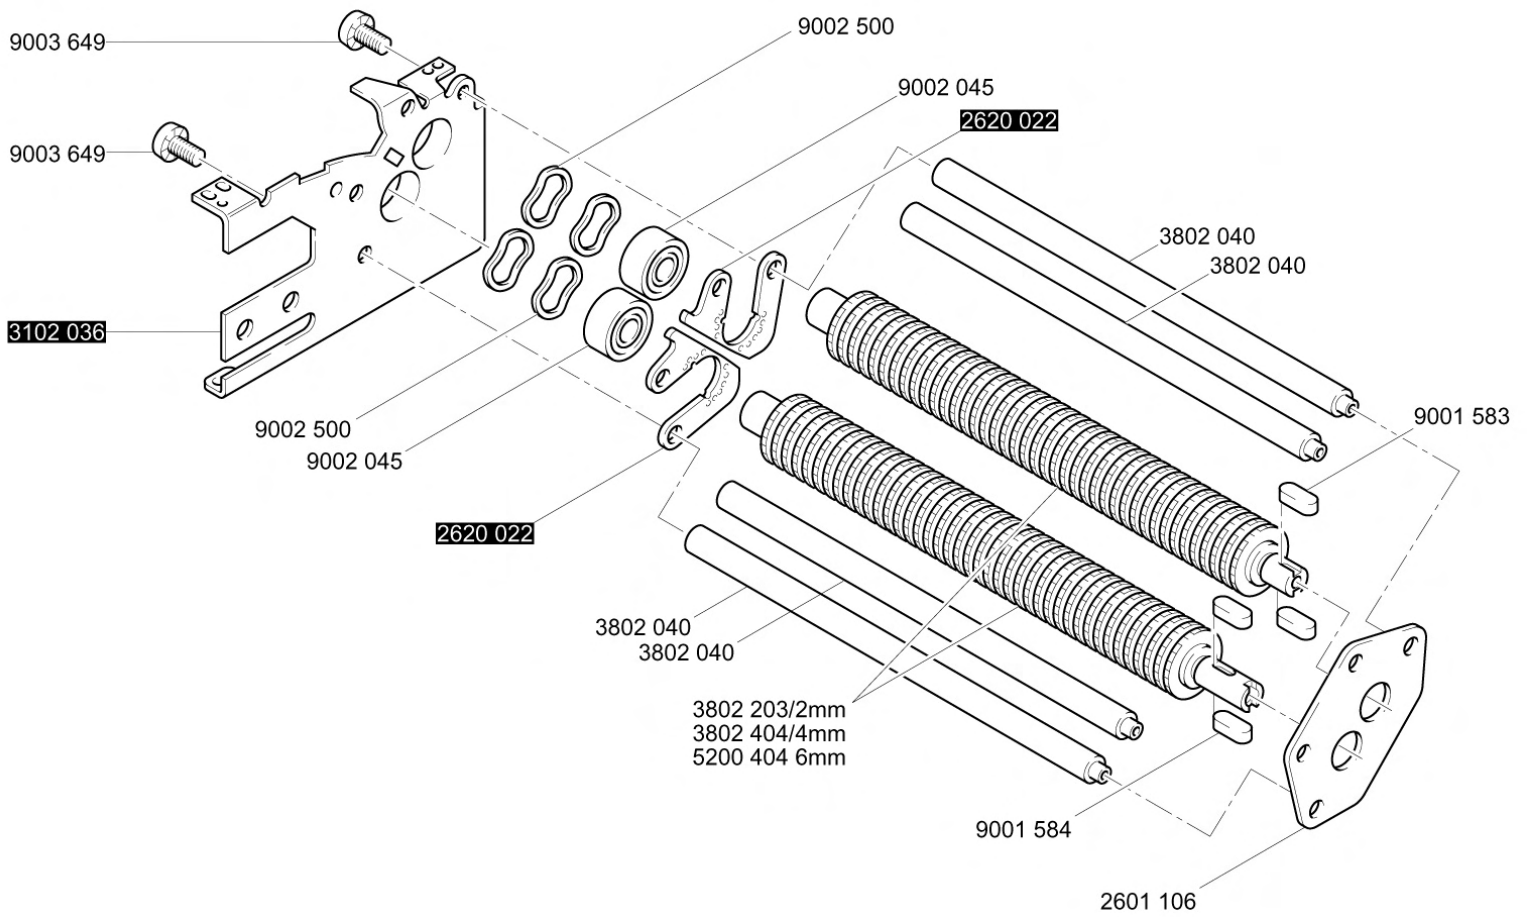

# 5020S/5230S PARTS LIST

GBC IS AN ACCO BRANDS COMPANY

**5230S**

9003 891	1752453	Motor With Fan		1
9003 763	1752730	Insulation Pads, Exterior	6	6
9003 742	1752127	Cable for Photo Cell	1	1
9003 739	1752454	Capacitor	1	
9002 896	1752704	Bottom Housing Screw	X	X
9002 513	1751282	Torx Head Screw (T-30)	1	1
9002 500	1751296	Wavy Washer	4	4
9002 045	1751297	Bearing	1	1
9001 920	1751255	Rubber Foot	4	4
9001 625	1751297	Bearings	4	4
9001 584	1751305	Key	2	2
9001 583	1751304	Key	2	2
9001 265	1752455	Capacitor		1
9001 002	1751206	Power Cord	1	1
5300 100	1752456	Motor with Fan	1	
5300 035	1752457	Cutting Head Assy, 6mm	1	
5300 012	1752458	Icon Name Plate 5020S	1	
5200 580	1752735	Bottom Housing	1	1
5200 404	1752740	Cutter Set	1	
5200 073	1752738	Support Plate	1	1
5200 046	1752734	Bag Full Flap	1	1
5200 031	1752459	Cutting Head Assy, 4mm		1
5200 011	1752462	Icon Name Plate		1
5200 005	1752733	Upper Cover	1	1
4200 115	1752126	Control Board Assy		1
4200 022	1752708	Insulator	1	1
4200 021	1752703	Sensor Plate		
4200 020	1752707	Support Bracket	1	1
3802050	1752158	Cutting Head Complete		1
3802 404	1752159	Cutter Set		1
3802 070	1752739	Cutting Head Complete	1	
3802 040	1752716	Stripper Support Rod	4	4
3200 115	1752015	Control Board Assy	1	
3102 036	1752460	L.H Side Frame	1	1
2620 022	1752461	Stripper, Cutter	X	X
2601 107	1751272	Reinforcement Plate, Inner	1	1
2601 106	1751306	Reinforcement Plate, Outer	1	1
2601 103	1751288	R.H Side Plate	1	1
2601 100	1751269	Gear Box Housing	1	1
2601 099	1751275	Pin	1	1
2601 087	1751283	Gear Assembly with Buffer and Clutch	1	1
2601 062	1751284	Double Drive Gear	1	1
2601 059	1751274	Gear Set, Cutter	1	1
2601 042	1751226	Washer	1	1
2401 510	1752731	Bag Flap Spring	1	1
2401 010	1751960	Transmitter Cover and Lens	1	1
2205 513	1752713	Cutter Gear Washer	1	1
2201 037	1751207	Support Strap, Power Cord	1	1
2000 012	1751959	Receiver Cover and Lens	1	1
<b>Ref. No.</b>	<b>GBC No.</b>	<b>Description</b>	<b>5020S</b>	<b>5230S</b>