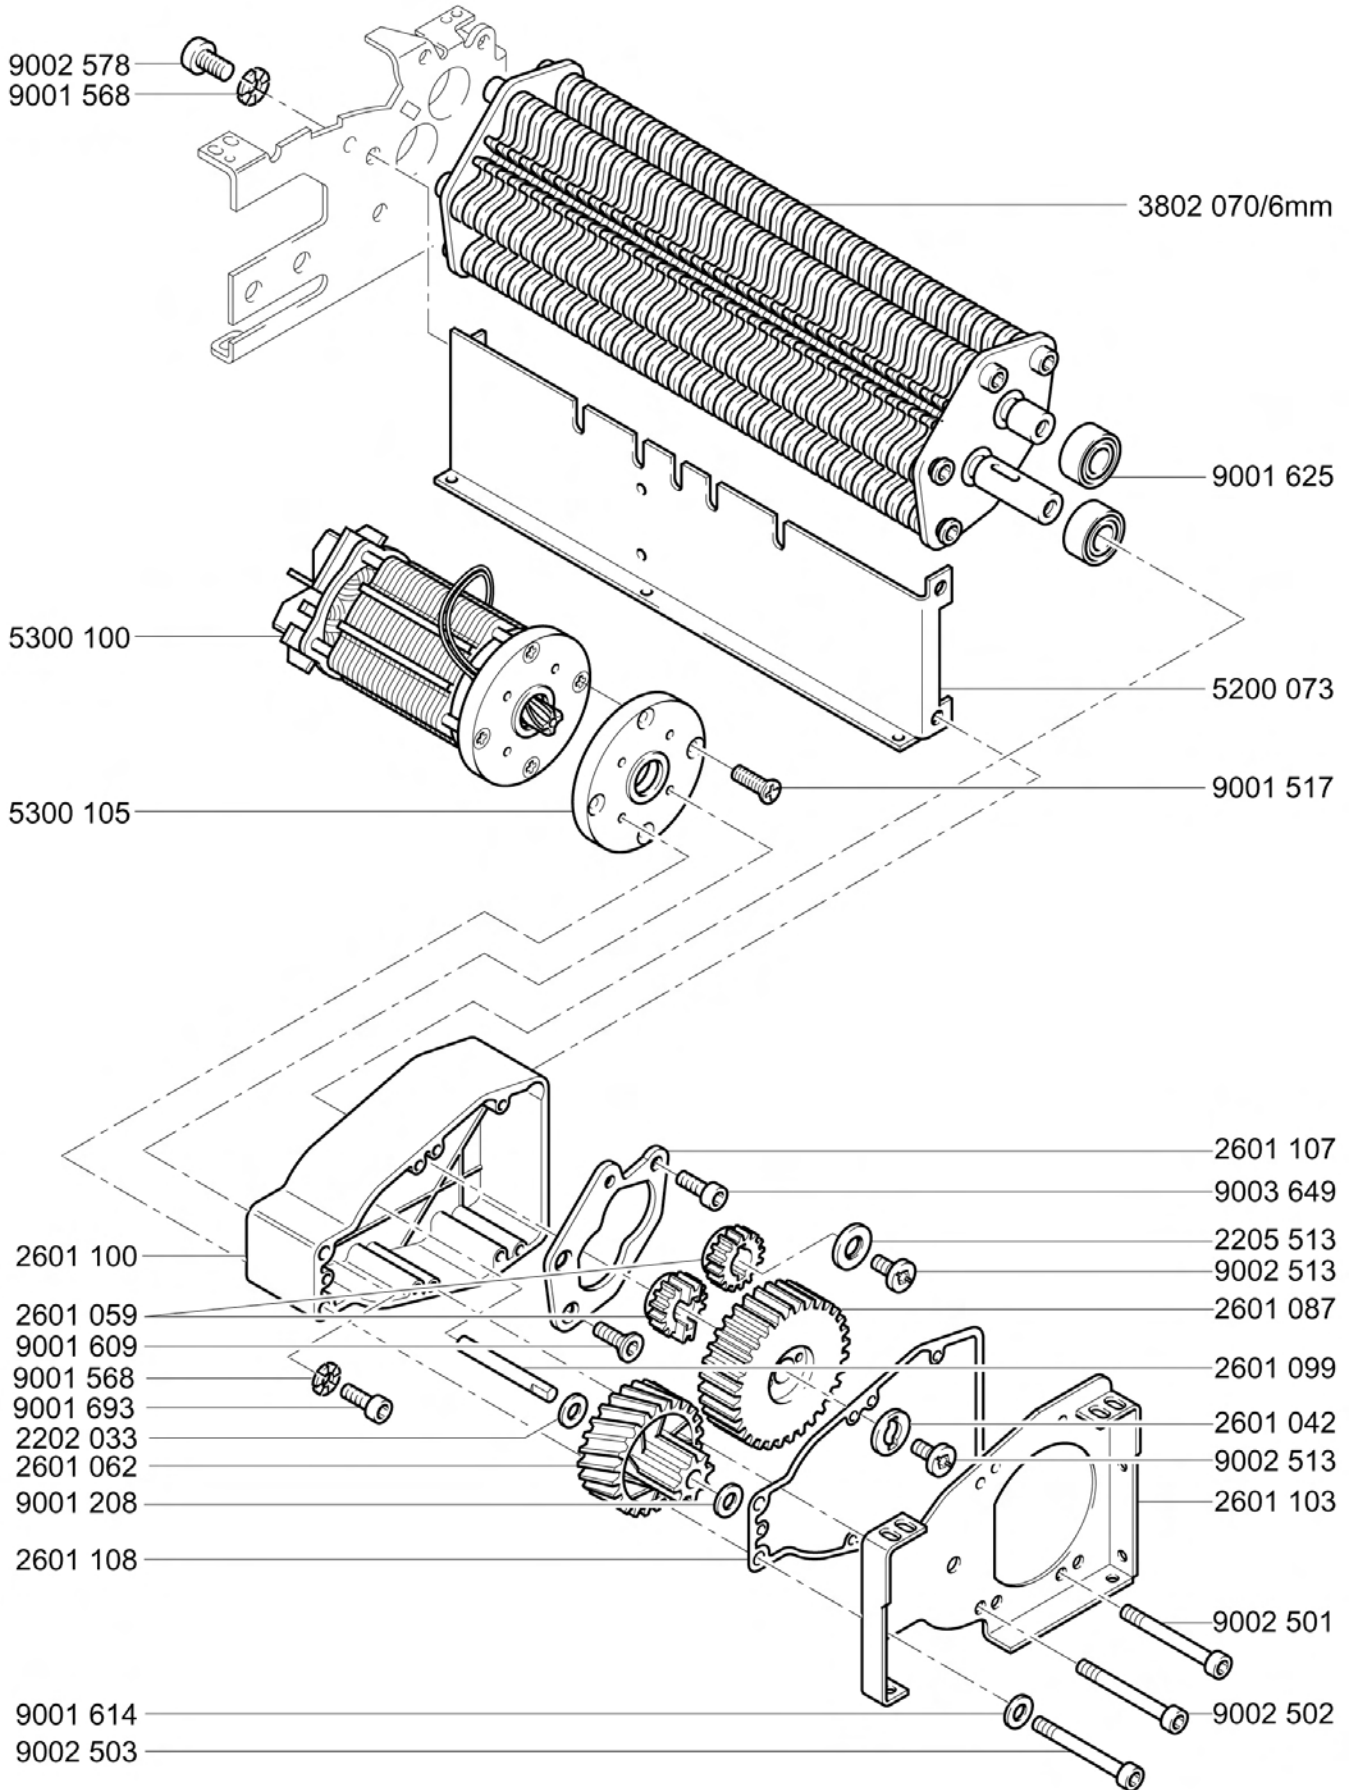

# 5020S/5230S PARTS LIST

GBC IS AN ACCO BRANDS COMPANY

**5230S**

9003 891	1752453	Motor With Fan		1
9003 763	1752730	Insulation Pads, Exterior	6	6
9003 742	1752127	Cable for Photo Cell	1	1
9003 739	1752454	Capacitor	1	
9002 896	1752704	Bottom Housing Screw	X	X
9002 513	1751282	Torx Head Screw (T-30)	1	1
9002 500	1751296	Wavy Washer	4	4
9002 045	1751297	Bearing	1	1
9001 920	1751255	Rubber Foot	4	4
9001 625	1751297	Bearings	4	4
9001 584	1751305	Key	2	2
9001 583	1751304	Key	2	2
9001 265	1752455	Capacitor		1
9001 002	1751206	Power Cord	1	1
5300 100	1752456	Motor with Fan	1	
5300 035	1752457	Cutting Head Assy, 6mm	1	
5300 012	1752458	Icon Name Plate 5020S	1	
5200 580	1752735	Bottom Housing	1	1
5200 404	1752740	Cutter Set	1	
5200 073	1752738	Support Plate	1	1
5200 046	1752734	Bag Full Flap	1	1
5200 031	1752459	Cutting Head Assy, 4mm		1
5200 011	1752462	Icon Name Plate		1
5200 005	1752733	Upper Cover	1	1
4200 115	1752126	Control Board Assy		1
4200 022	1752708	Insulator	1	1
4200 021	1752703	Sensor Plate		
4200 020	1752707	Support Bracket	1	1
3802050	1752158	Cutting Head Complete		1
3802 404	1752159	Cutter Set		1
3802 070	1752739	Cutting Head Complete	1	
3802 040	1752716	Stripper Support Rod	4	4
3200 115	1752015	Control Board Assy	1	
3102 036	1752460	L.H Side Frame	1	1
2620 022	1752461	Stripper, Cutter	X	X
2601 107	1751272	Reinforcement Plate, Inner	1	1
2601 106	1751306	Reinforcement Plate, Outer	1	1
2601 103	1751288	R.H Side Plate	1	1
2601 100	1751269	Gear Box Housing	1	1
2601 099	1751275	Pin	1	1
2601 087	1751283	Gear Assembly with Buffer and Clutch	1	1
2601 062	1751284	Double Drive Gear	1	1
2601 059	1751274	Gear Set, Cutter	1	1
2601 042	1751226	Washer	1	1
2401 510	1752731	Bag Flap Spring	1	1
2401 010	1751960	Transmitter Cover and Lens	1	1
2205 513	1752713	Cutter Gear Washer	1	1
2201 037	1751207	Support Strap, Power Cord	1	1
2000 012	1751959	Receiver Cover and Lens	1	1
<b>Ref. No.</b>	<b>GBC No.</b>	<b>Description</b>	<b>5020S</b>	<b>5230S</b>