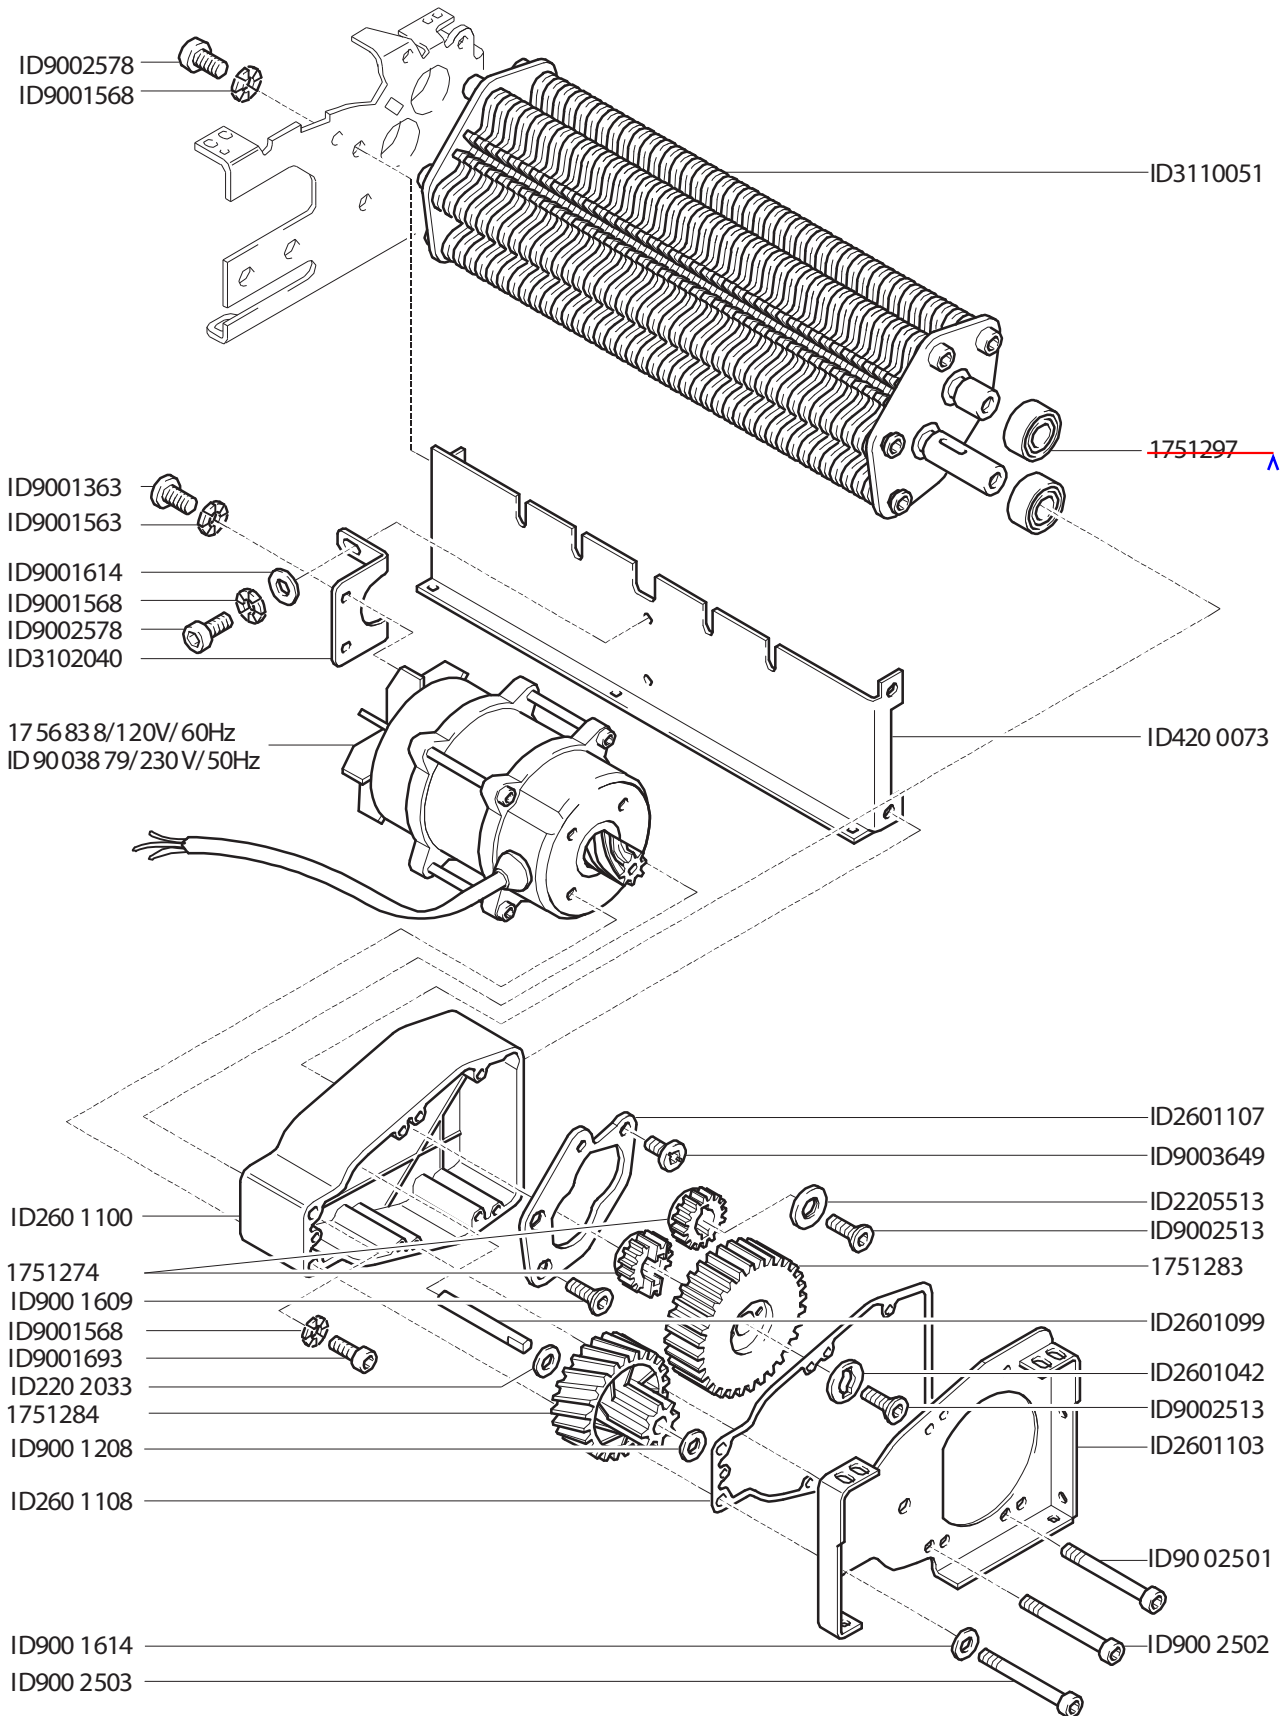

4550X-1 PARTS LIST

Revised 04/18/06

GBC IS AN ACCO BRANDS COMPANY

Mod.4550X-1

Stromlaufplan 4550X-1
 schema de
 circuit électrique 4550X-1
 wiring diagram 4550X-1