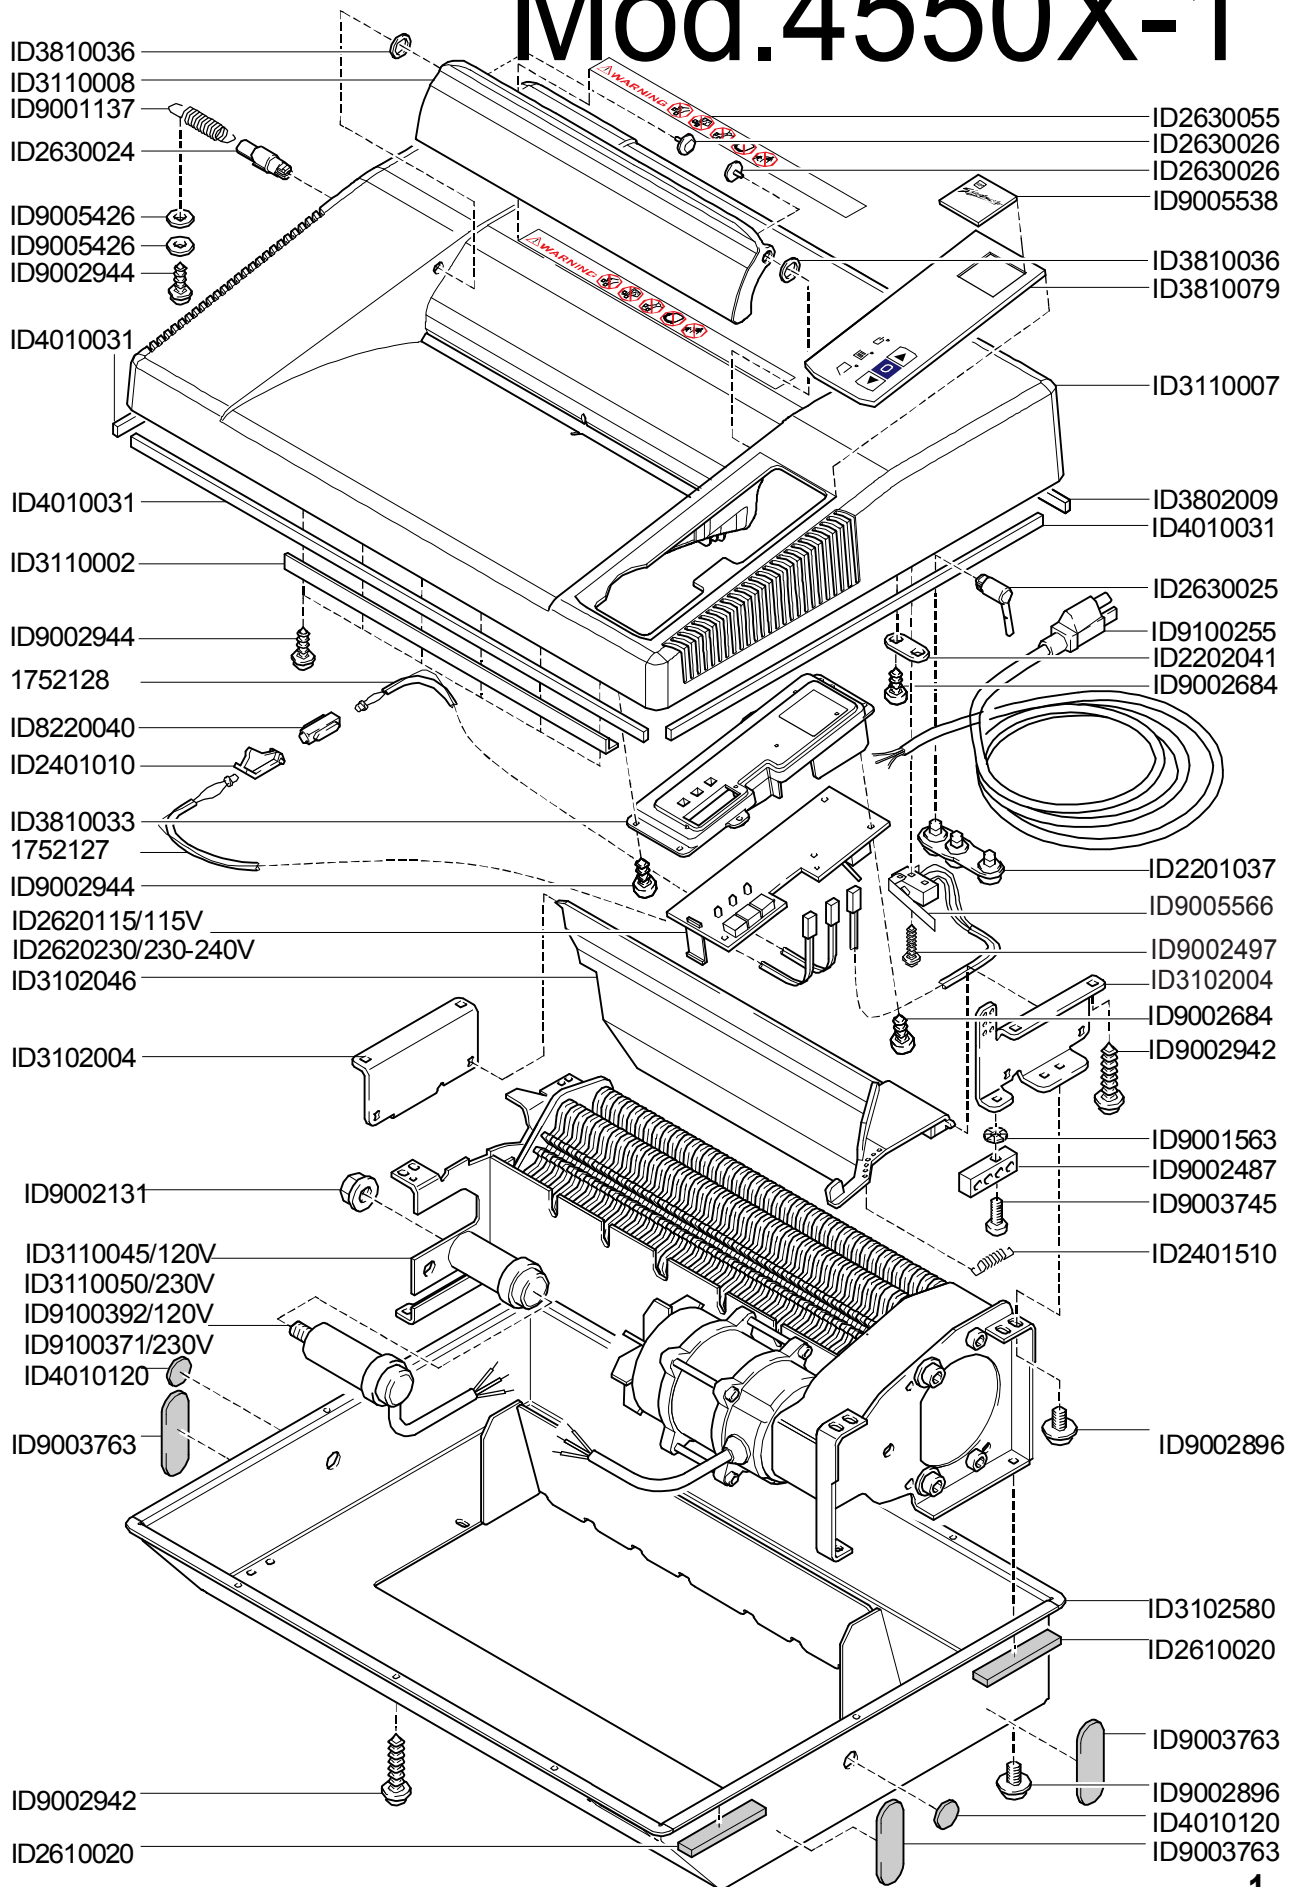

4550X-1 PARTS LIST

Revised 04/18/06

GBC IS AN ACCO BRANDS COMPANY

Mod.4550X-1

Stromlaufplan 4550X-1
 schema de
 circuit électrique 4550X-1
 wiring diagram 4550X-1