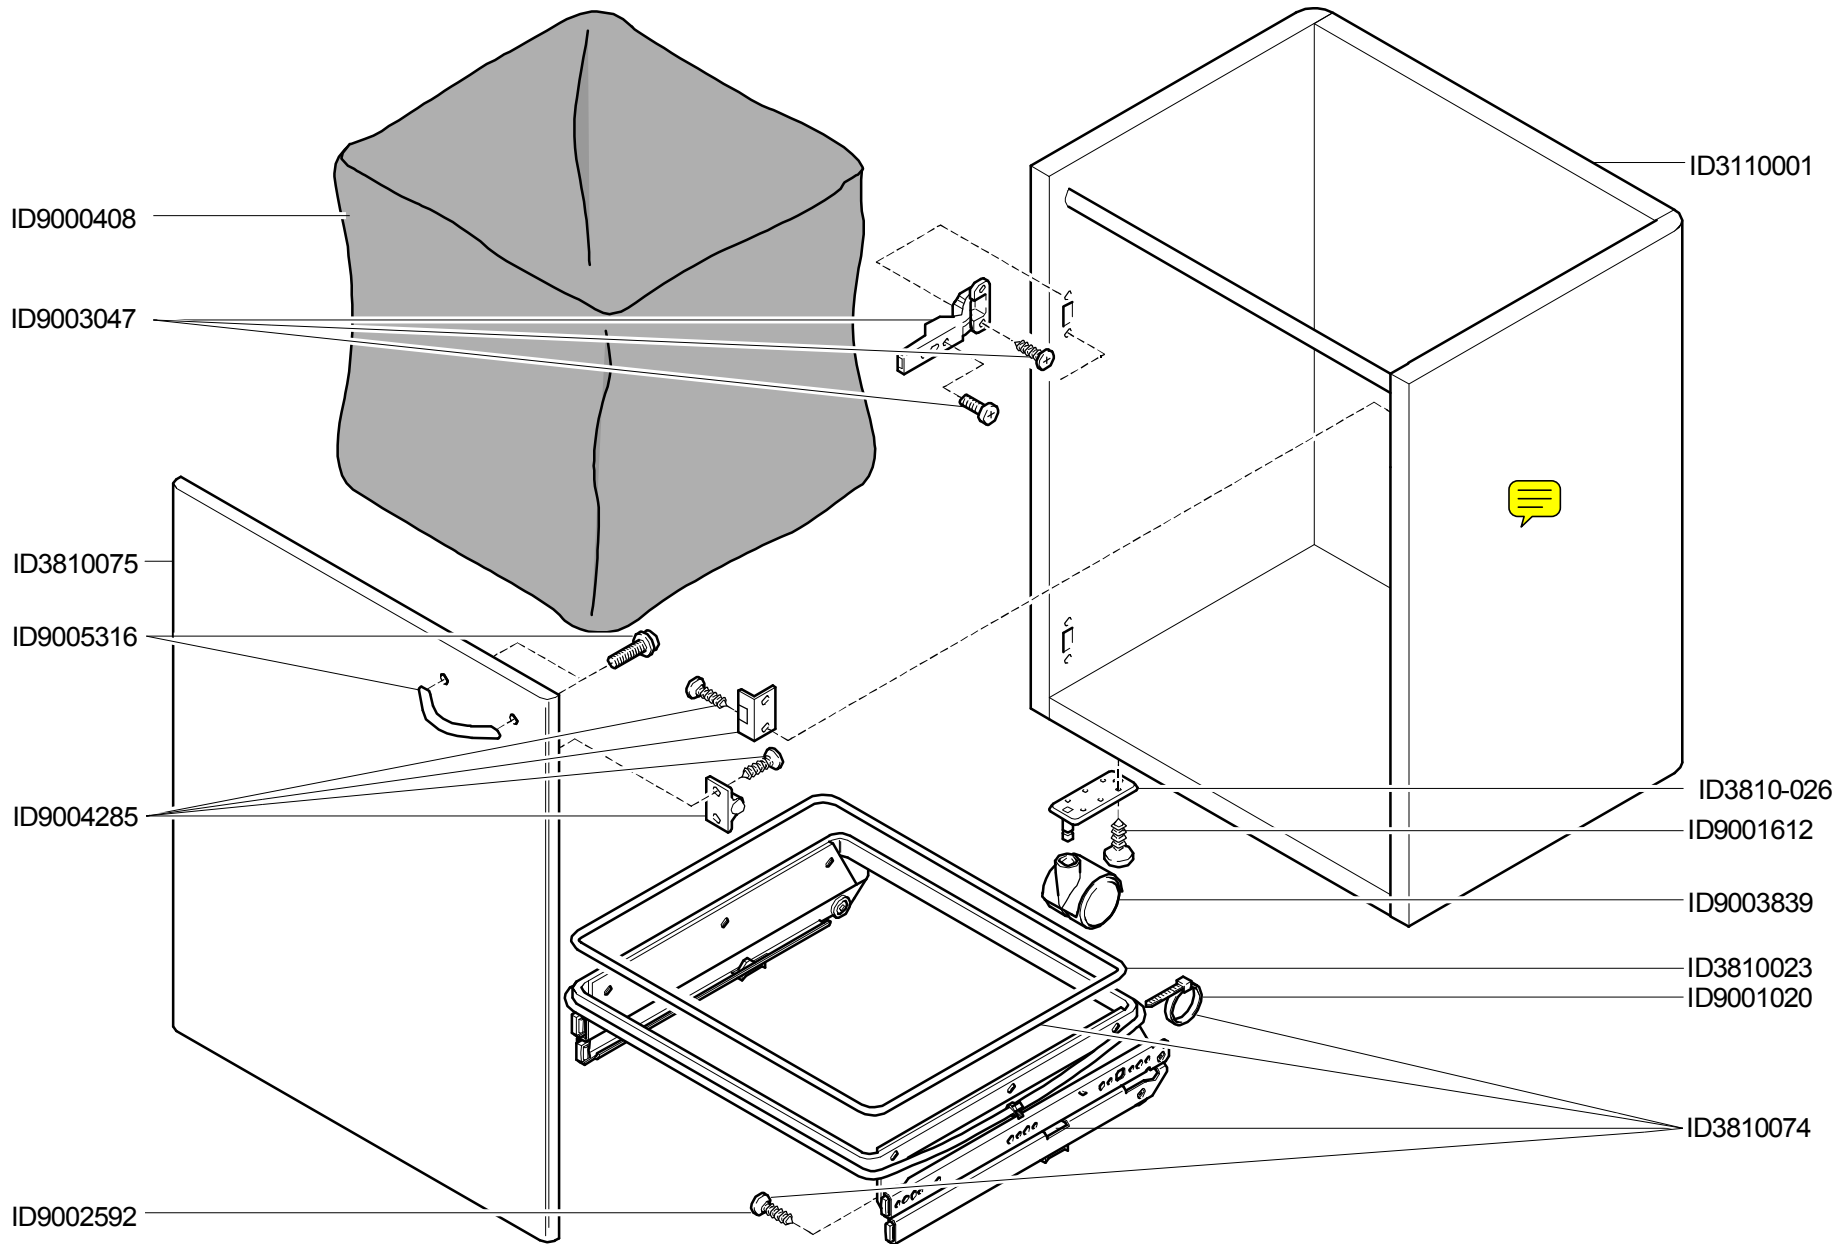

4550X-1 PARTS LIST

Revised 04/18/06

GBC IS AN ACCO BRANDS COMPANY

Mod.4550X-1

Stromlaufplan 4550X-1
 schema de
 circuit électrique 4550X-1
 wiring diagram 4550X-1