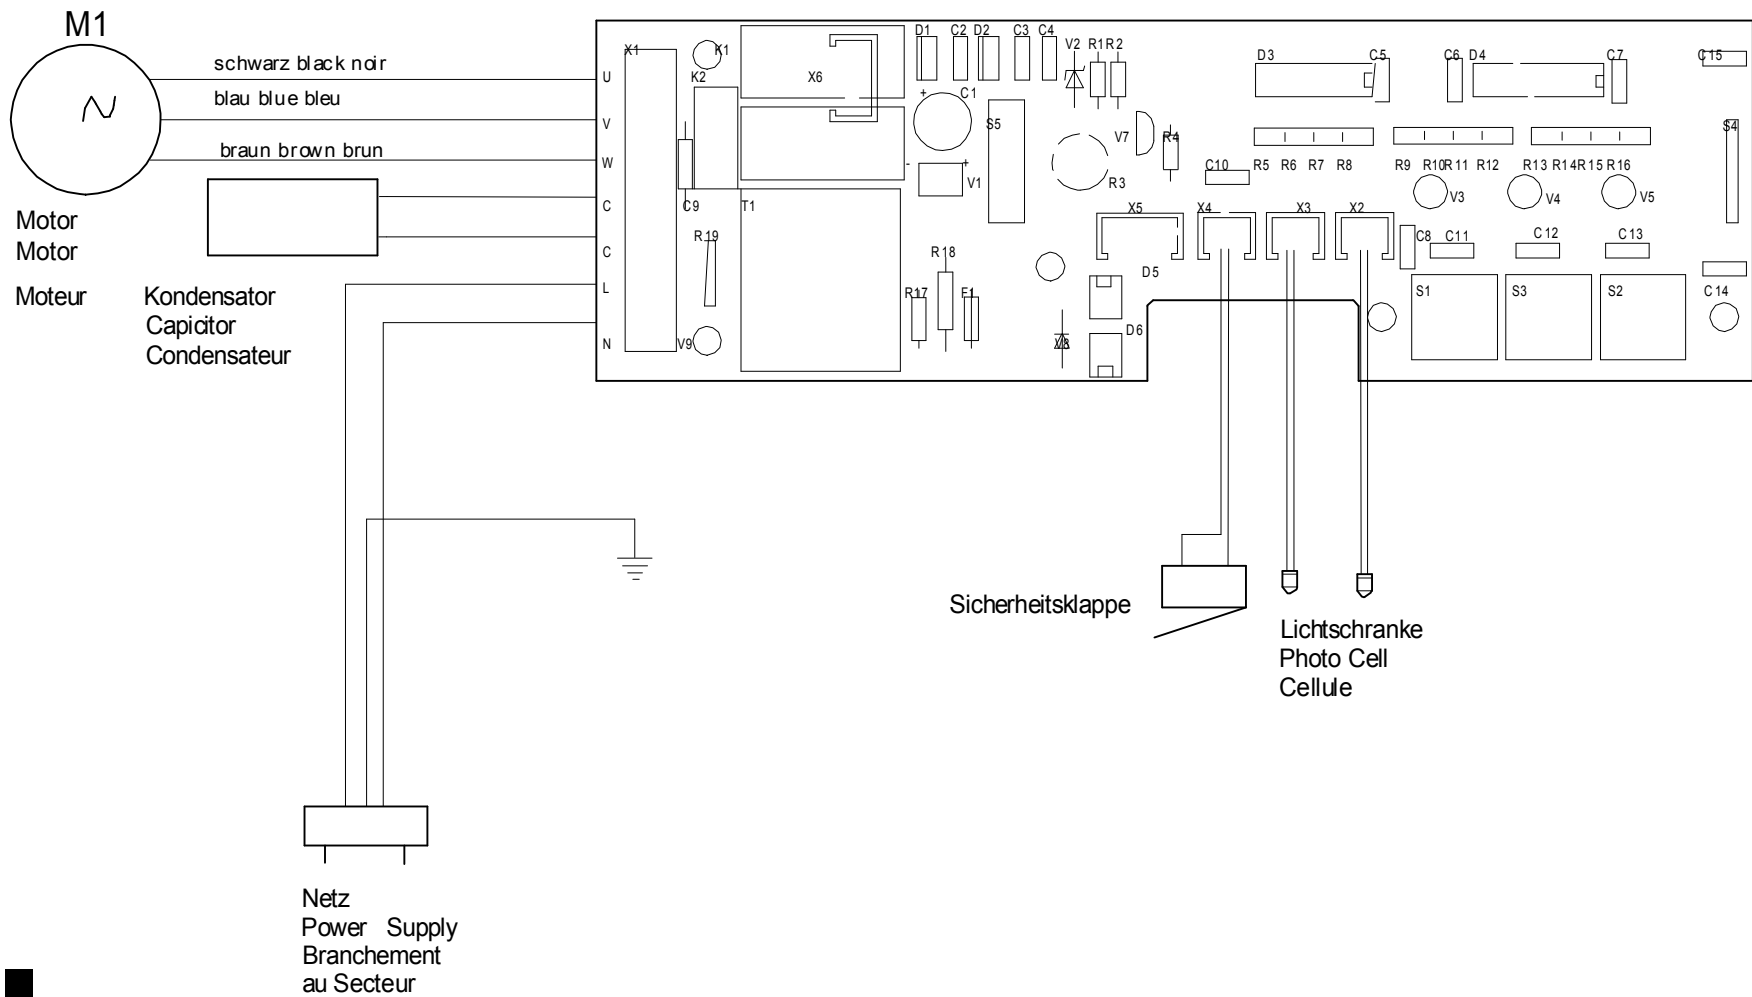

4550X-1 PARTS LIST

Revised 04/18/06

GBC IS AN ACCO BRANDS COMPANY

Mod.4550X-1

Stromlaufplan 4550X-1
 schema de
 circuit électrique 4550X-1
 wiring diagram 4550X-1