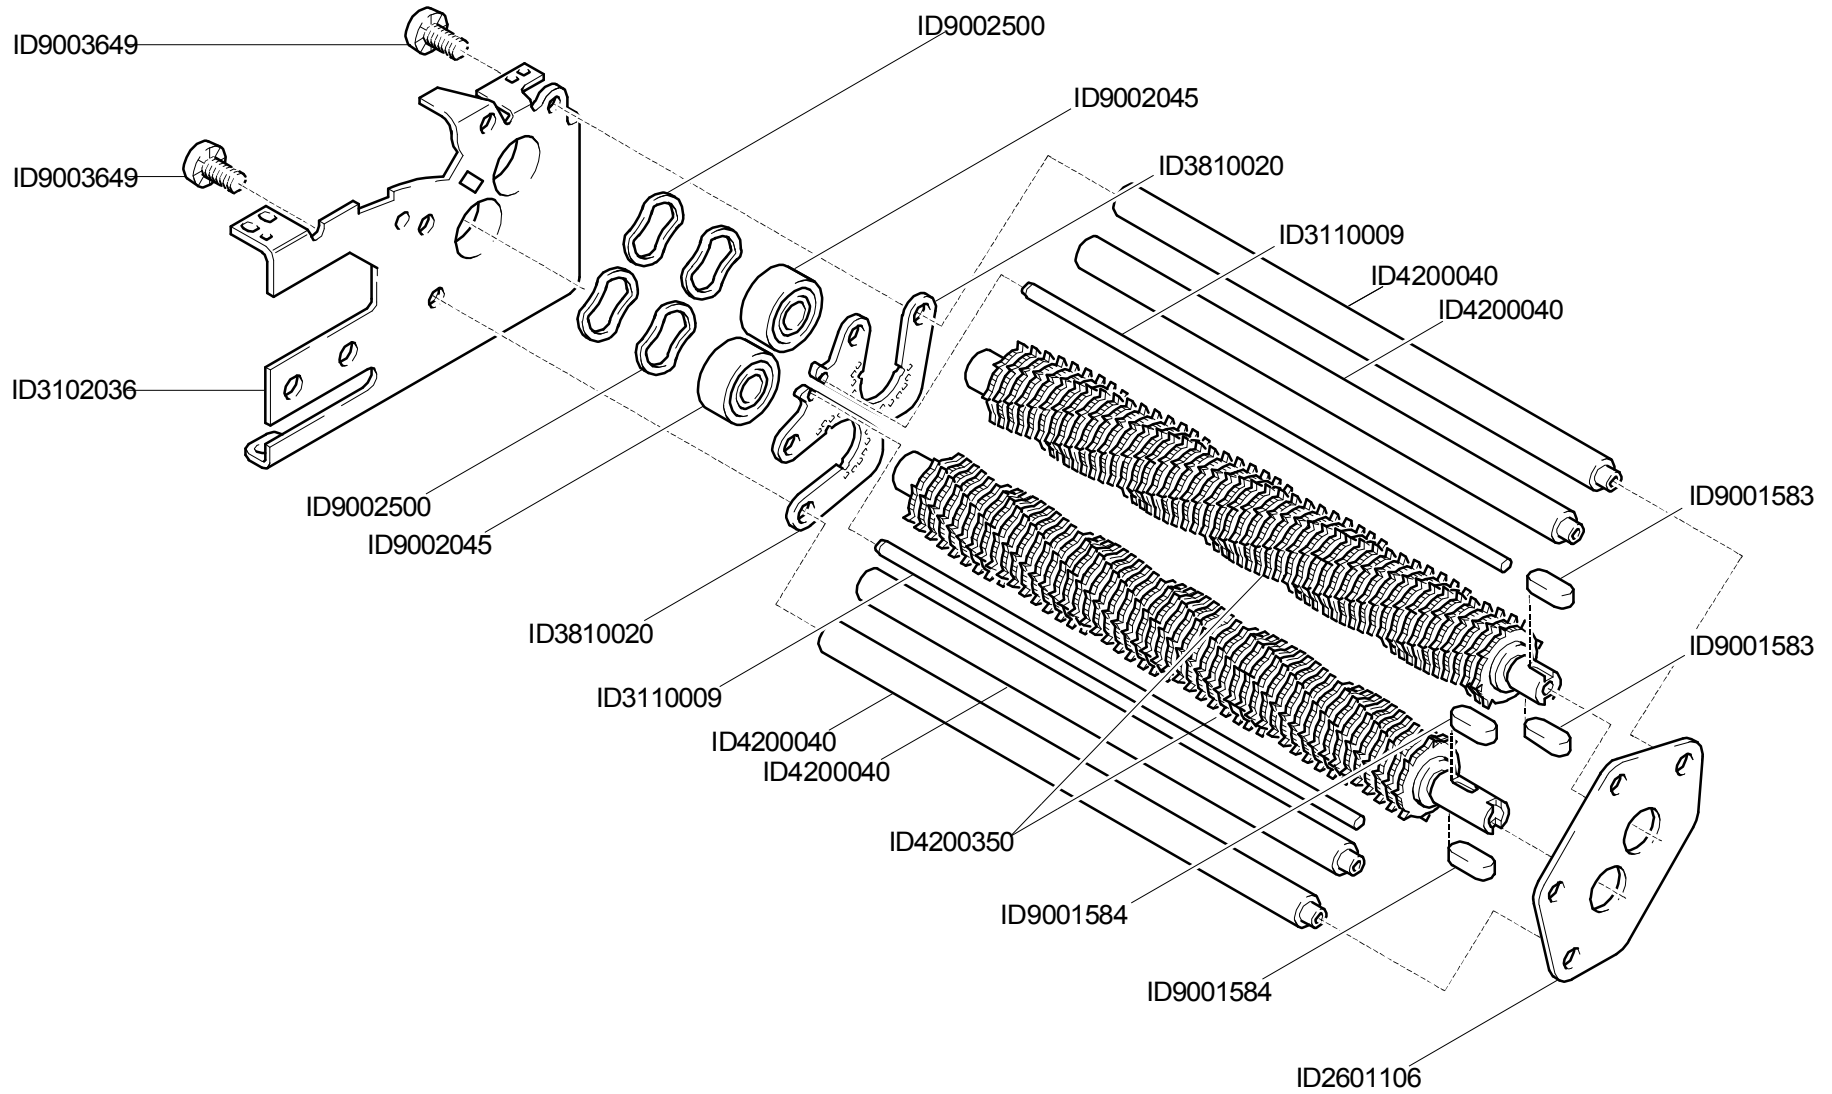

4550X PARTS LIST

Revised 04/18/06

GBC IS AN ACCO BRANDS COMPANY

CROSS / CUT Mod.4550X

Stromlaufplan 4550X-1
 schema de
 circuit électrique 4550X-1
 wiring diagram 4550X-1