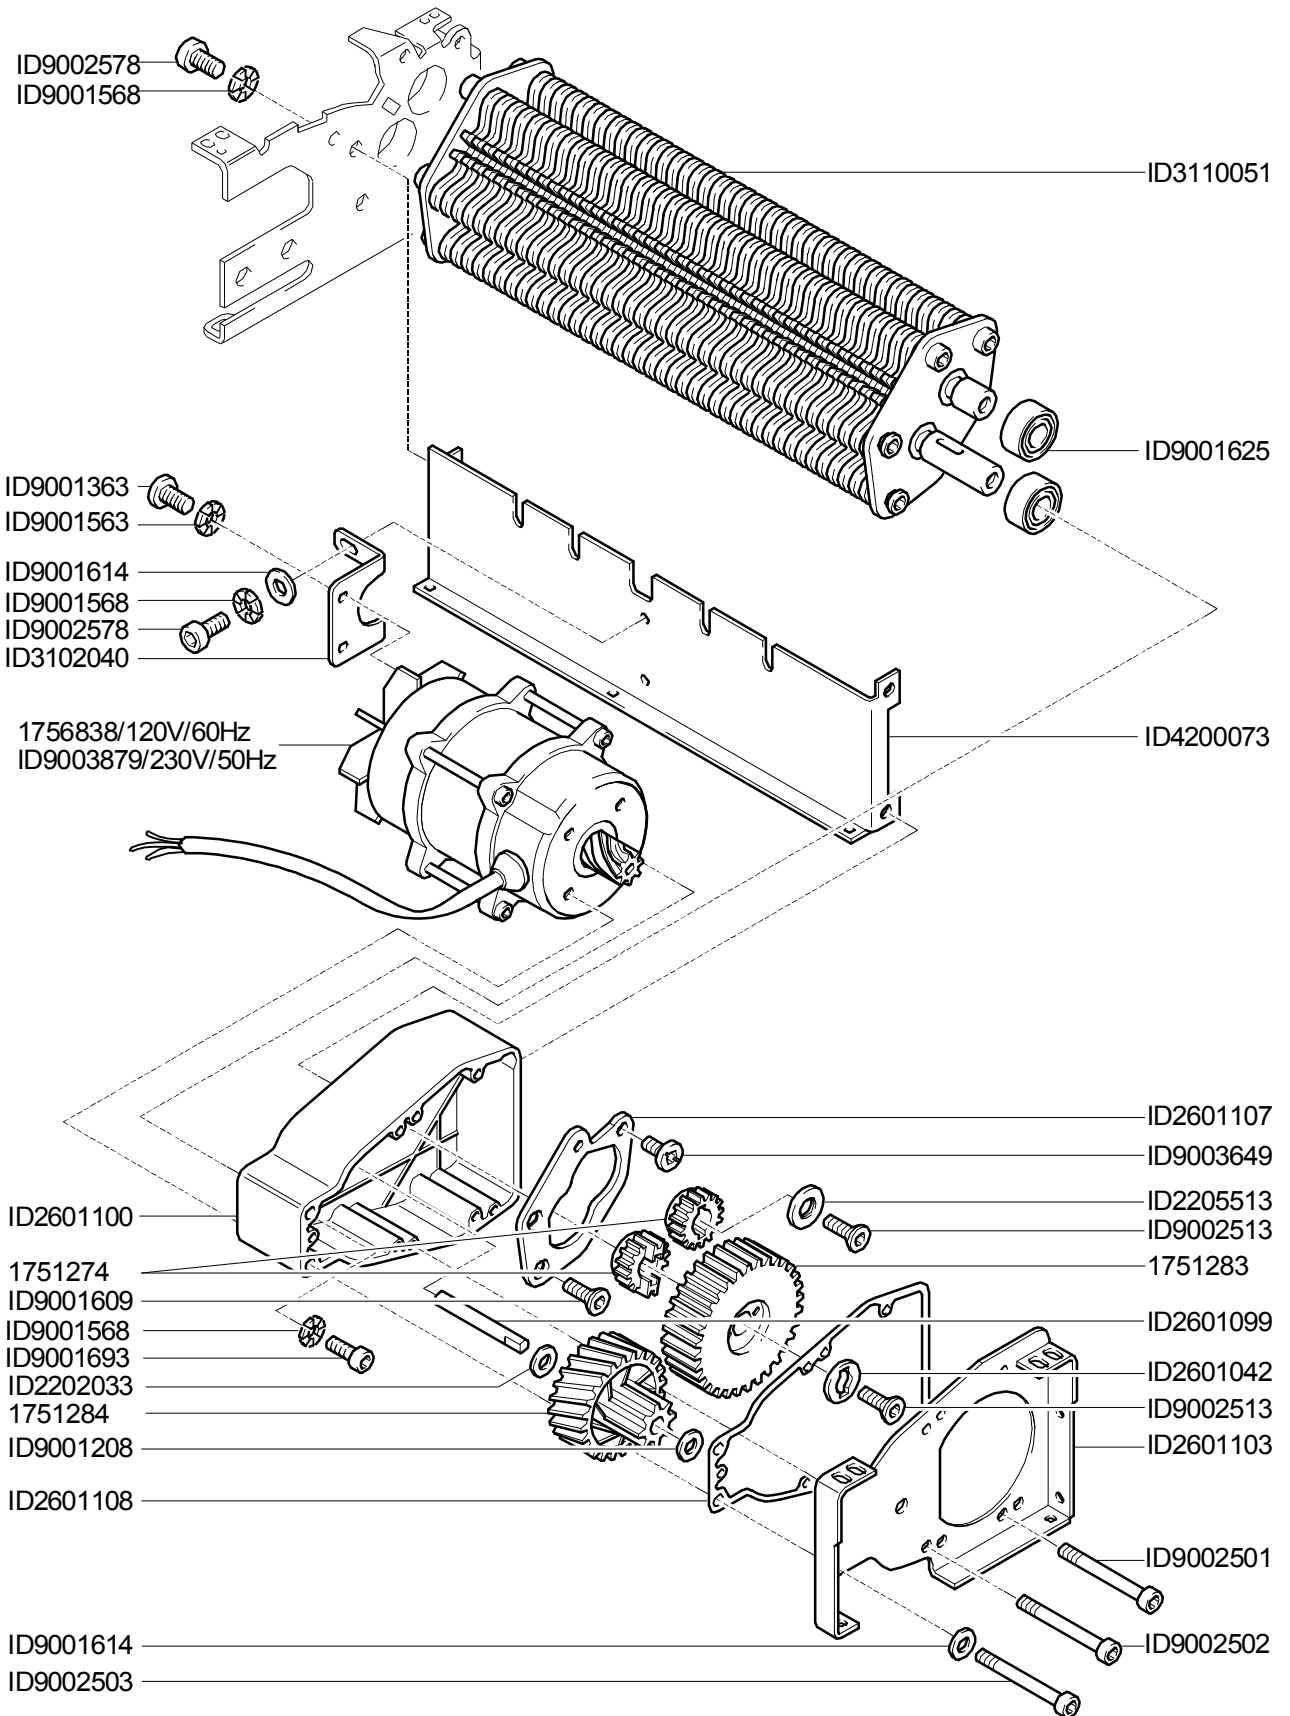

4550X PARTS LIST

Revised 04/18/06

GBC IS AN ACCO BRANDS COMPANY

CROSS / CUT Mod.4550X

Stromlaufplan 4550X-1
 schema de
 circuit électrique 4550X-1
 wiring diagram 4550X-1