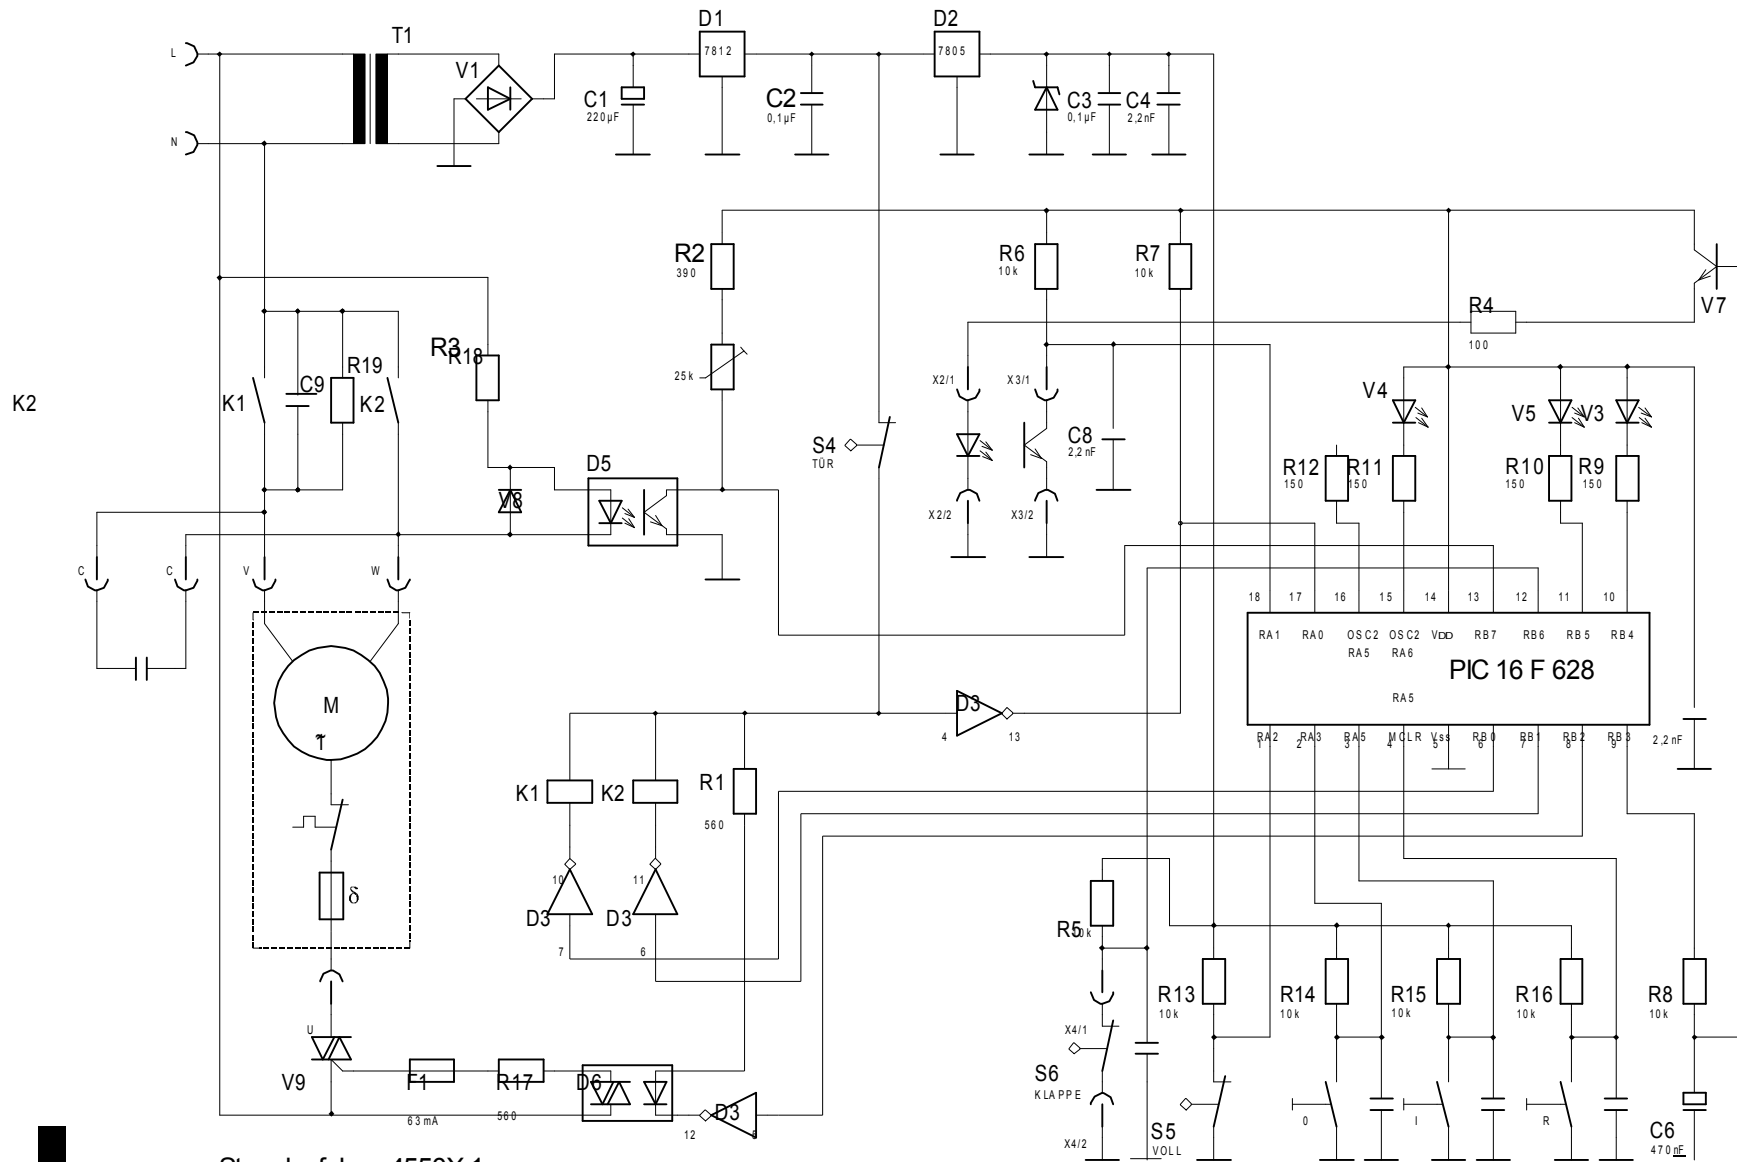

4550X PARTS LIST

Revised 04/18/06

GBC IS AN ACCO BRANDS COMPANY

CROSS / CUT Mod.4550X

Stromlaufplan 4550X-1
 schema de
 circuit électrique 4550X-1
 wiring diagram 4550X-1