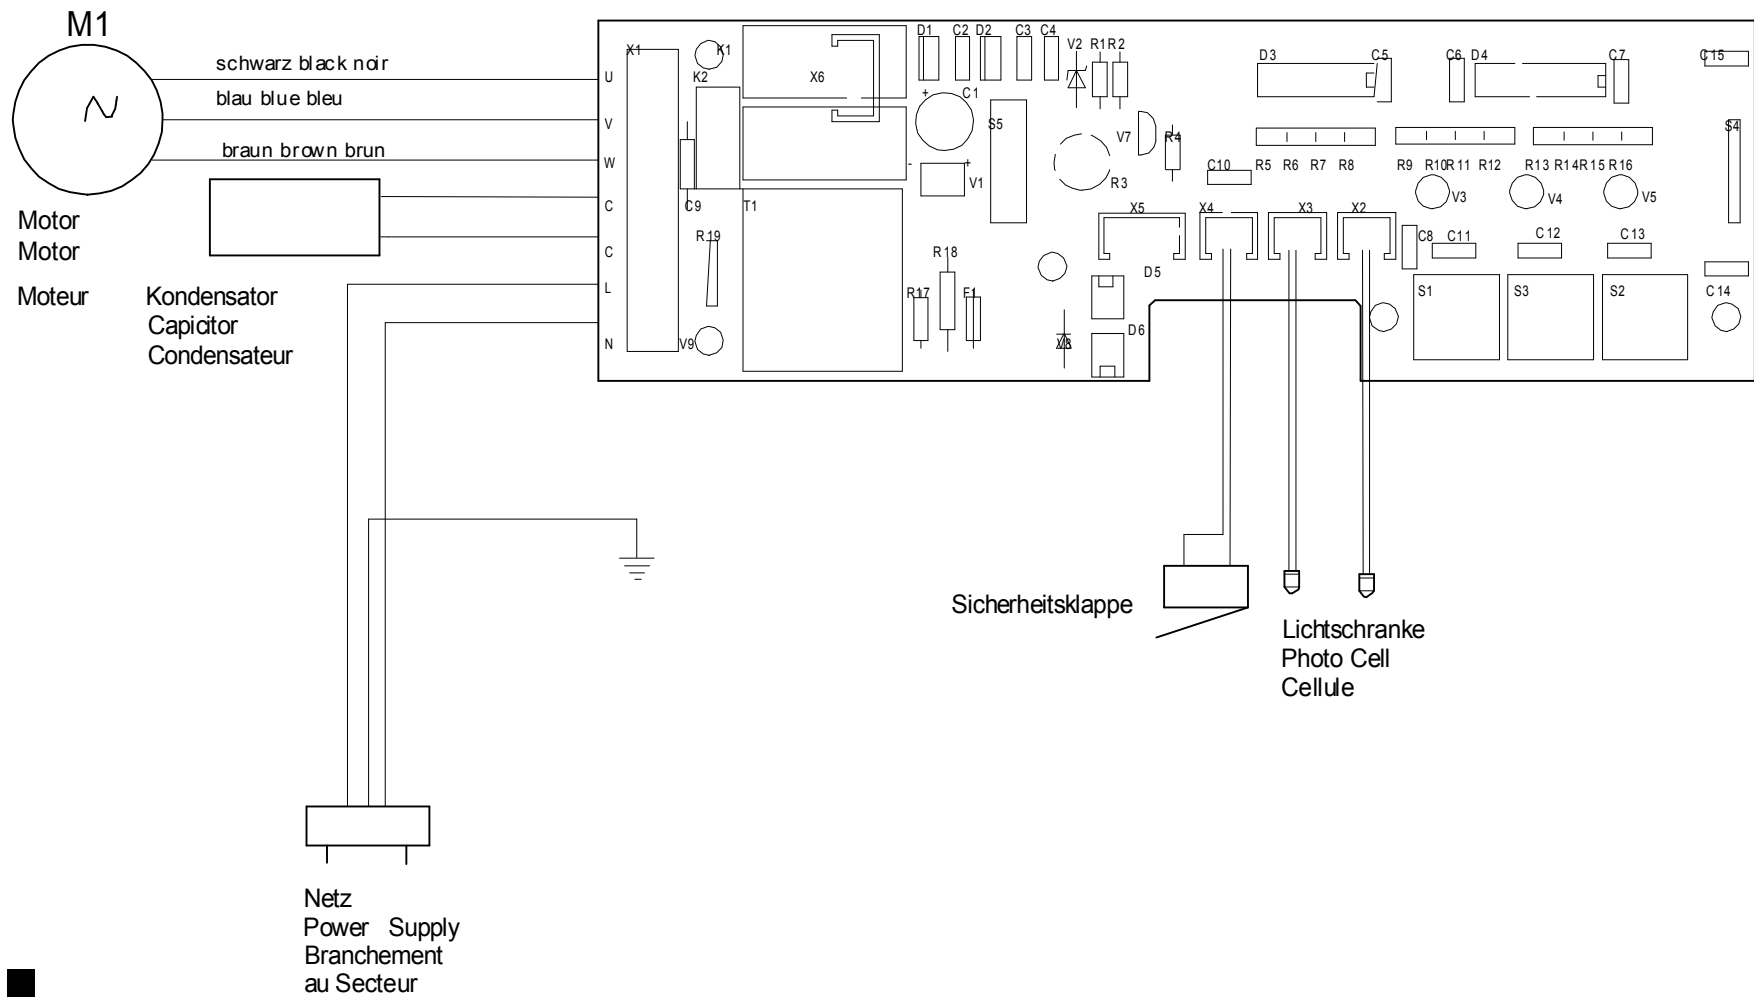

4550X PARTS LIST

Revised 04/18/06

GBC IS AN ACCO BRANDS COMPANY

CROSS / CUT Mod.4550X

Stromlaufplan 4550X-1
 schema de
 circuit électrique 4550X-1
 wiring diagram 4550X-1