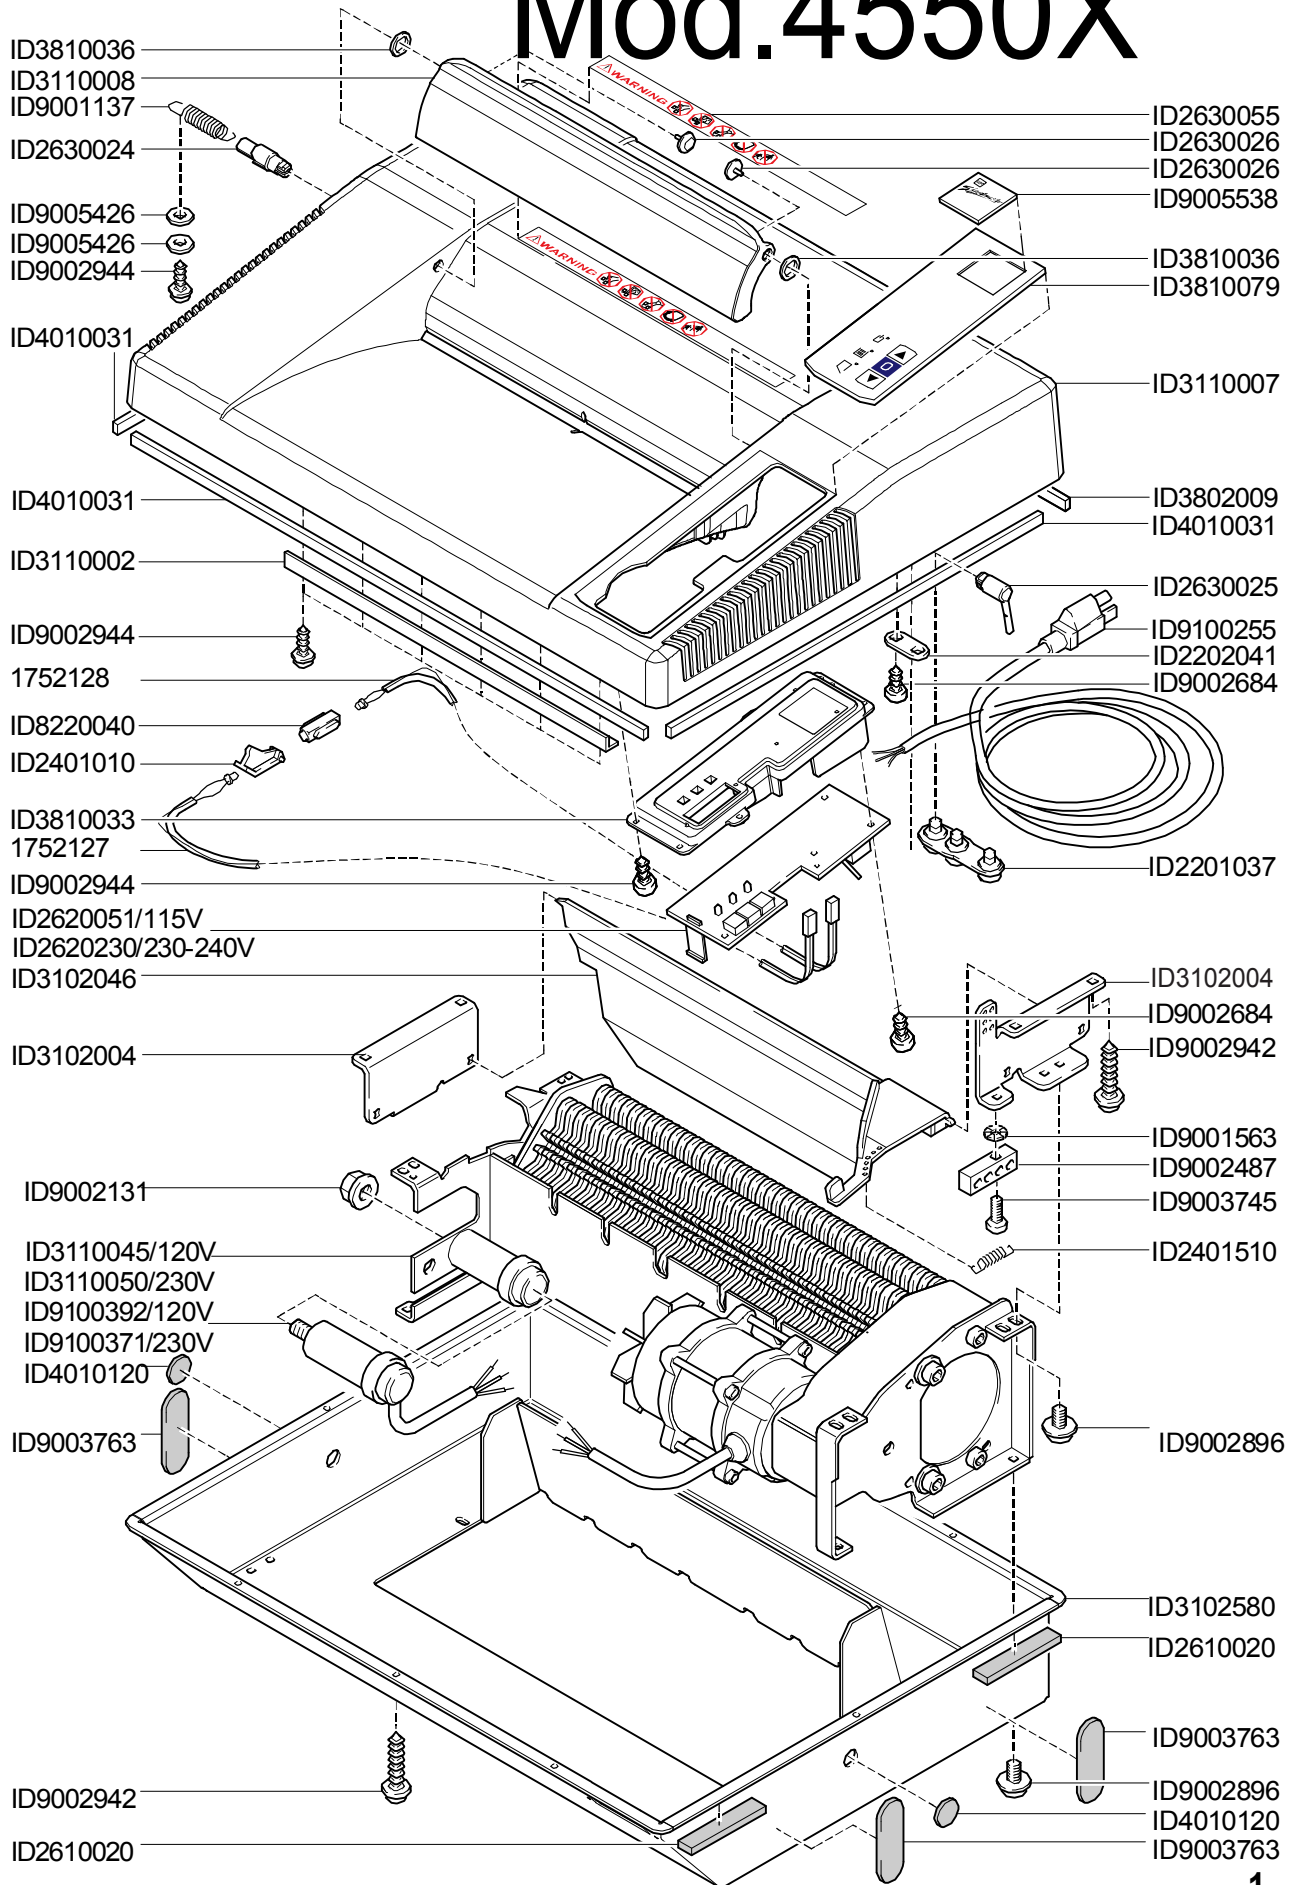

4550X PARTS LIST

Revised 04/18/06

GBC IS AN ACCO BRANDS COMPANY

CROSS / CUT Mod.4550X

Stromlaufplan 4550X-1
 schema de
 circuit électrique 4550X-1
 wiring diagram 4550X-1