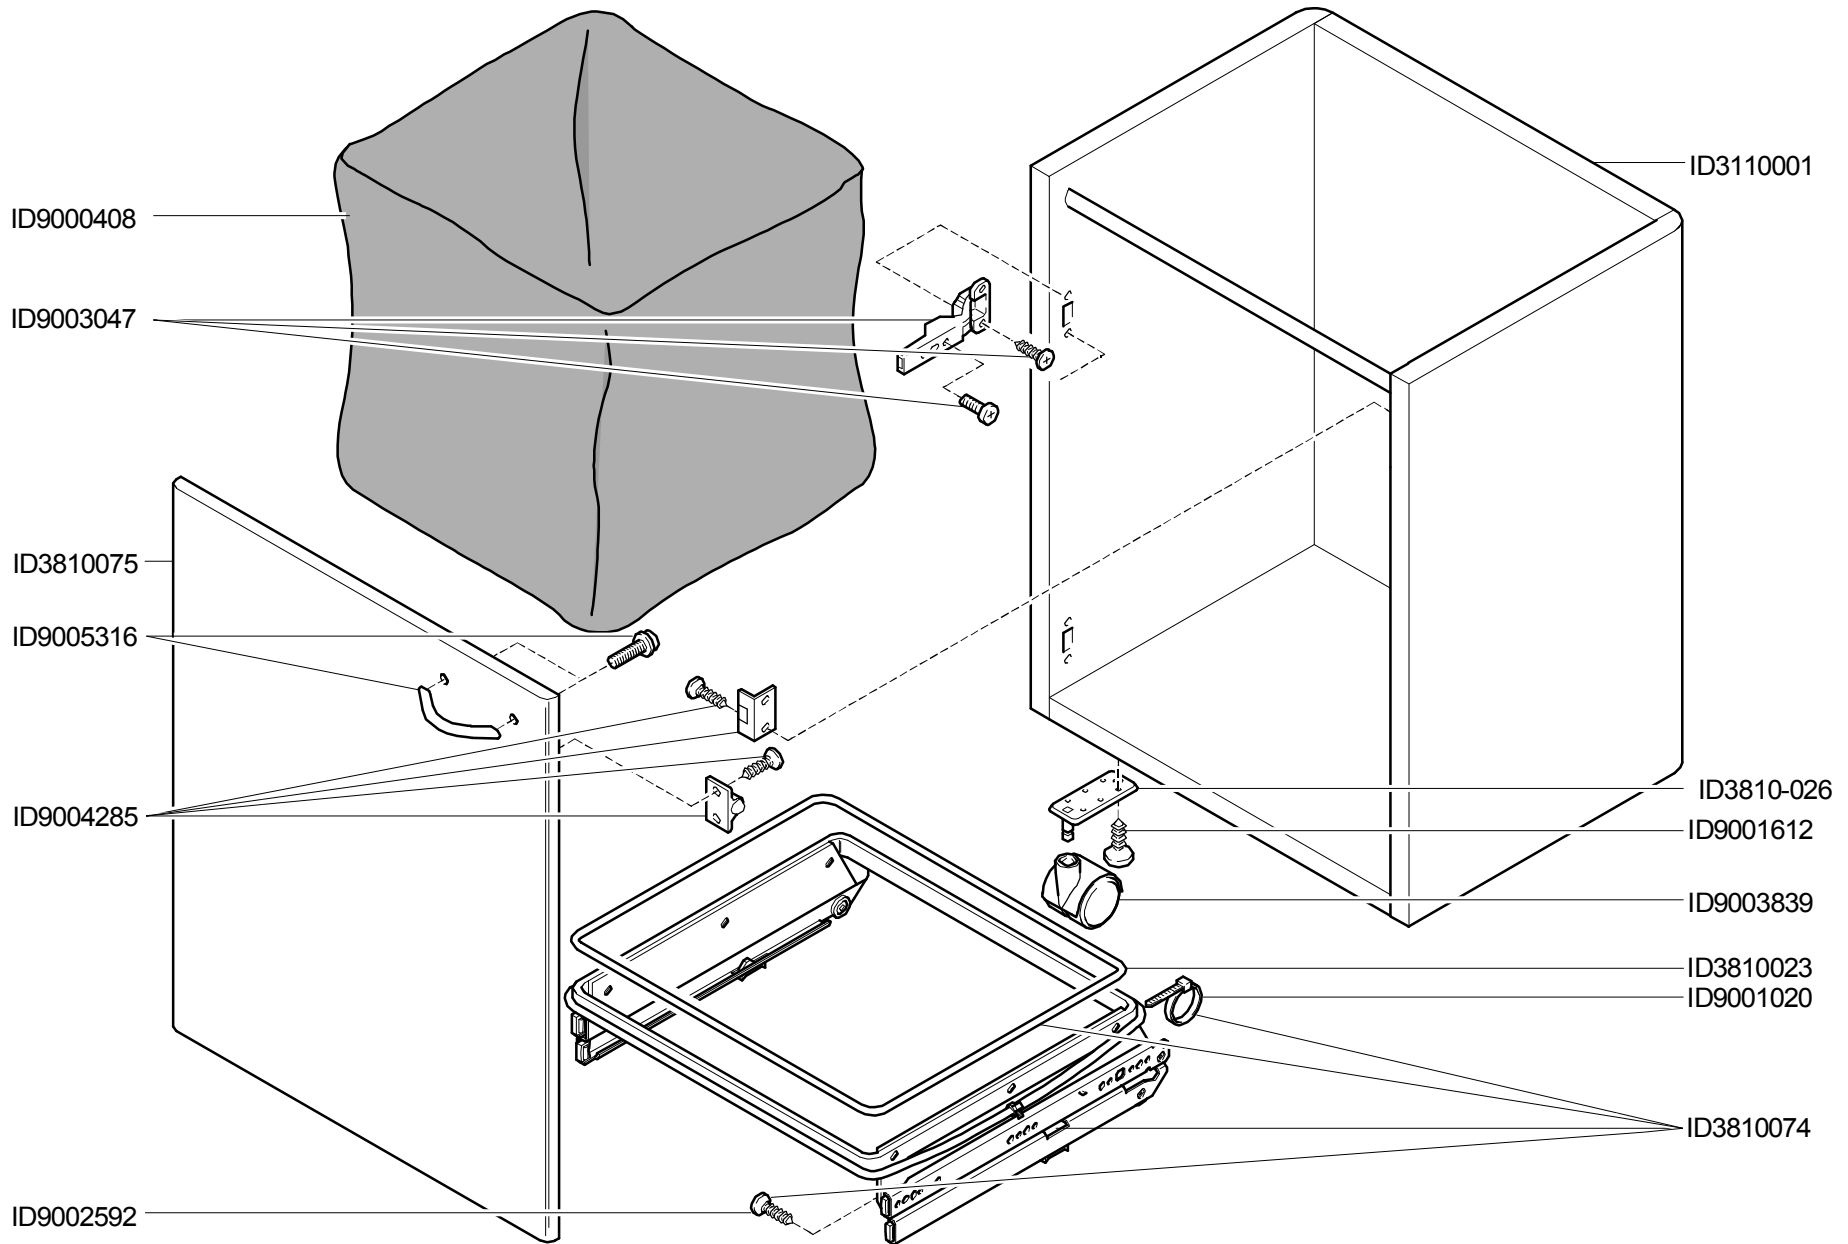

4550X PARTS LIST

Revised 04/18/06

GBC IS AN ACCO BRANDS COMPANY

CROSS / CUT Mod.4550X

Stromlaufplan 4550X-1
 schema de
 circuit électrique 4550X-1
 wiring diagram 4550X-1