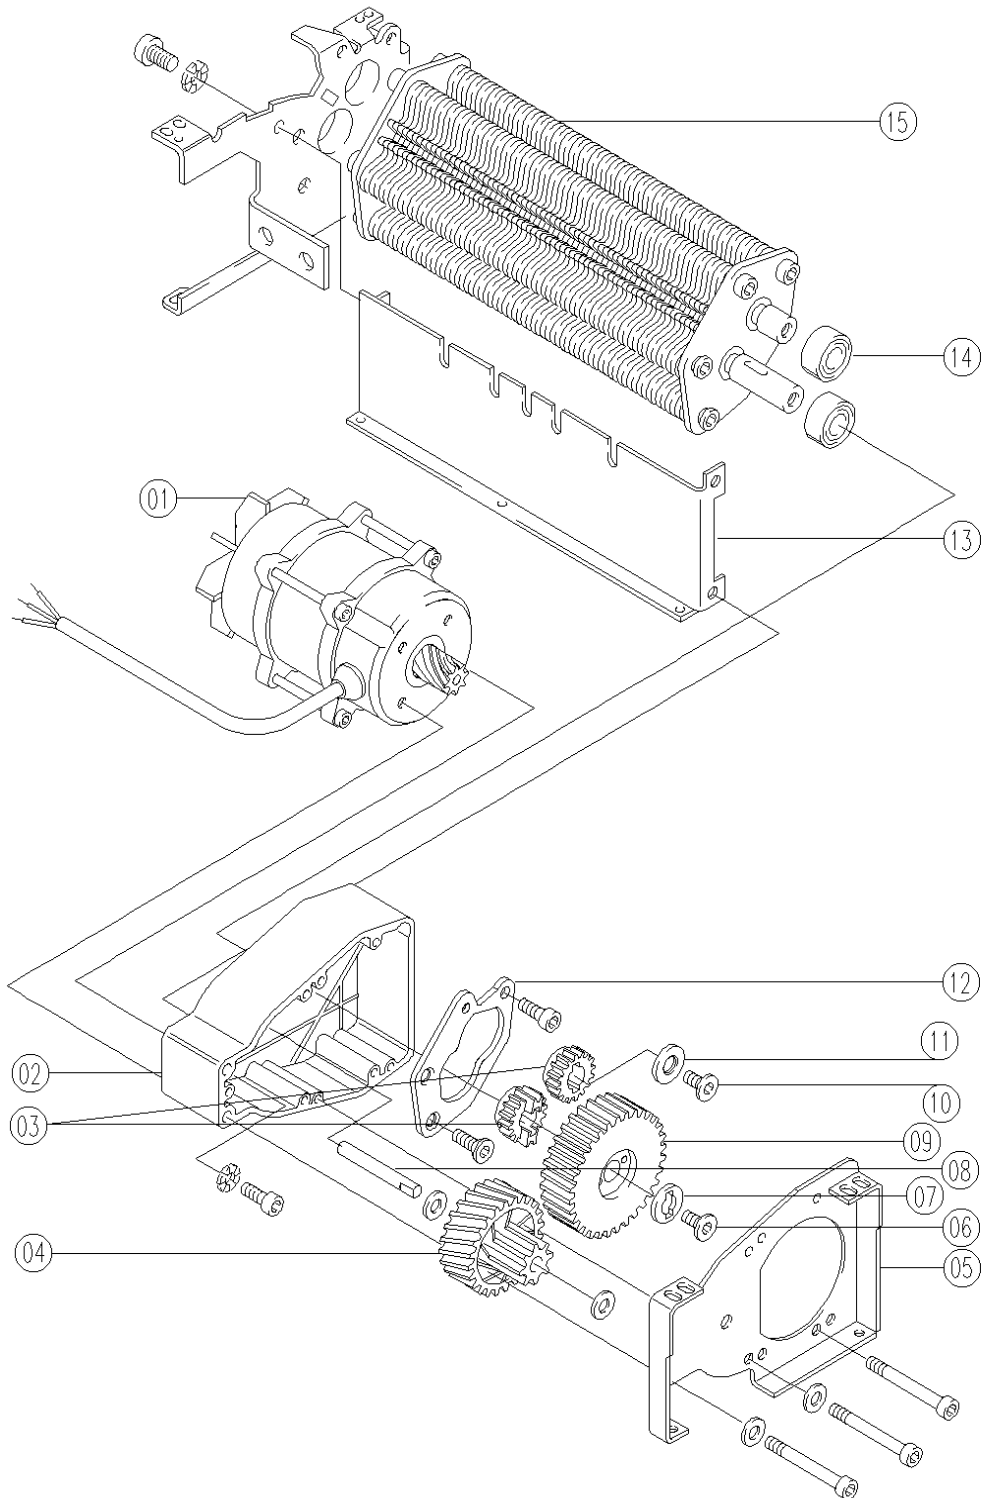

* Not shown located on the bottom cover

Section 8.0 4220S/4230S/4260X. Parts List
4220S/4230S Exploded View
Figure 8.2

Section 8.0 4220S/4230S/4260X
4220S/4230S Exploded View Parts List
Figure 8.2

				QTY	
15	1750941	4200 120	Cutting Head Complete/4mm		1
15	1752715	4200 130	Cutting Head Complete/6mm	1	
14	1751297	9001 625	Bearings	4	4
13	1752714	4200 073	Support Plate	1	1
12	1751272	2601 107	Reinforcement Plate, Inner	1	
11	1752713	2205 513	Cutter Gear Washer	1	1
10	1751282	9002 513	Torx Head Screw (T-30)	1	1
9	1751283	2601 087	Gear Assembly With Buffer And Clutch	1	1
8	1751275	2601 099	Pin	1	
7	1751223	2601 042	Washer	1	
6	1751282	9002 513	Torx Head Screw (T-30)	1	1
5	1751288	2601 103	R.H Side Plate	1	
4	1751284	2601 062	Double Drive Gear	1	
3	1751274	2601 059	Cutter Gear Set	1	
2	1751269	2601 100	Gear Box Housing	1	1
1	1752144	9002 530	Motor With Fan		1
1	1751268	9002 607	Motor With Fan	1	
ITEM	PRT NO.	REF NO.	DESCRIPTION	115V	230V

* Not shown located on the bottom cover

Section 8.0 4220S/4230S/4260X. Parts List
4260X Exploded View
Figure 8.5

Section 8.0 4220S/4230S/4260X. Parts List
4260X Exploded View Parts List
Figure 8.5

				QTY	
15	1752712	4200 320	Cutting Head Complete	1	1
14	1751297	9001 625	Bearings	4	4
13	1752714	4200 073	Support Plate	1	1
12	1751272	2601 107	Reinforcement Plate, Inner	1	1
11	1752713	2205 513	Cutter Gear Washer	1	1
10	1751282	9002 513	Torx Head Screw (T-30)	1	1
9	1751283	2601 087	Gear Assembly With Buffer And Clutch	1	1
8	1751275	2601 099	Pin	1	1
7	1751223	2601 042	Washer	1	1
6	1751282	9002 513	Torx Head Screw (T-30)	1	1
5	1751288	2601 103	R.H Side Plate	1	1
4	1751284	2601 062	Double Drive Gear	1	1
3	1751274	2601 059	Cutter Gear Set	1	1
2	1751269	2601 100	Gear Box Housing	1	1
1	1752155	9002 509	Motor With Fan		1
1	1752185	9002 511	Motor With Fan	1	
ITEM	PRT NO.	REF. NO.	DESCRIPTION	115V	230V