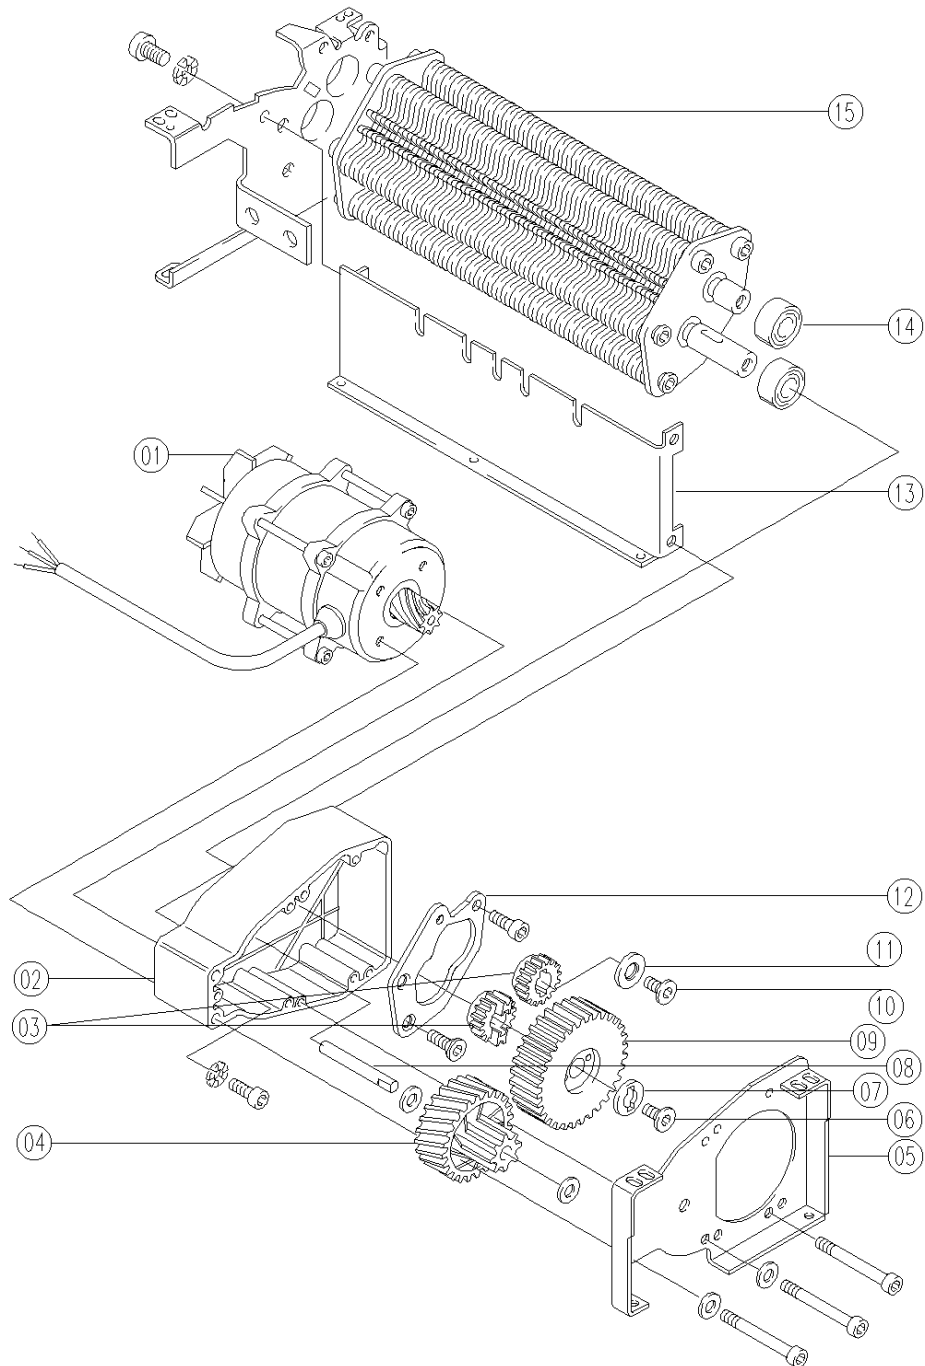

4220 S & 4260 X

PARTS LIST

4220 S & 4260 X

PARTS LIST

Section 8.0 4220S/4230S/4260X. Parts List
4220S/4230S Exploded View
Figure 8.1

Section 8.0 4220S/4230S/4260X. Parts List
4220S/4230S Exploded View Parts List
Figure 8.1

* Not shown located on the bottom cover

Section 8.0 4220S/4230S/4260X. Parts List
4220S/4230S Exploded View
Figure 8.2

Section 8.0 4220S/4230S/4260X
4220S/4230S Exploded View Parts List
Figure 8.2

				QTY	
15	1750941	4200 120	Cutting Head Complete/4mm		1
15	1752715	4200 130	Cutting Head Complete/6mm	1	
14	1751297	9001 625	Bearings	4	4
13	1752714	4200 073	Support Plate	1	1
12	1751272	2601 107	Reinforcement Plate, Inner	1	
11	1752713	2205 513	Cutter Gear Washer	1	1
10	1751282	9002 513	Torx Head Screw (T-30)	1	1
9	1751283	2601 087	Gear Assembly With Buffer And Clutch	1	1
8	1751275	2601 099	Pin	1	
7	1751223	2601 042	Washer	1	
6	1751282	9002 513	Torx Head Screw (T-30)	1	1
5	1751288	2601 103	R.H Side Plate	1	
4	1751284	2601 062	Double Drive Gear	1	
3	1751274	2601 059	Cutter Gear Set	1	
2	1751269	2601 100	Gear Box Housing	1	1
1	1752144	9002 530	Motor With Fan		1
1	1751268	9002 607	Motor With Fan	1	
ITEM	PRT NO.	REF NO.	DESCRIPTION	115V	230V