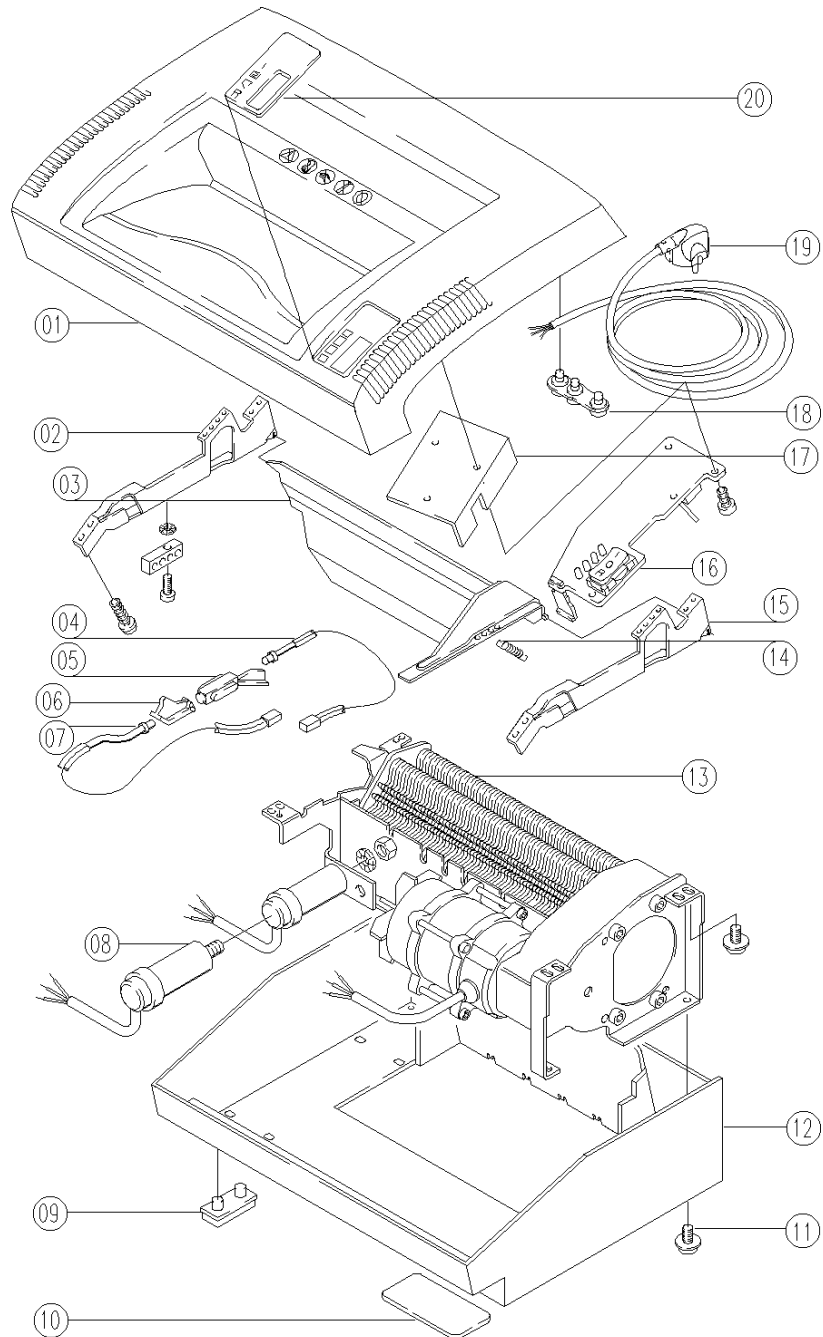

Section 8.0 4220S/4230S/4260X. Parts List
4220S/4230S Exploded View
Figure 8.1

Section 8.0 4220S/4230S/4260X. Parts List
4220S/4230S Exploded View Parts List
Figure 8.1

					QTY	
*			Warning Label			1
*			Warning Label	1		
20	1750937	4200 011	Icon Name Plate			1
20	1752709	4200 012	Icon Name Plate	1		
19			Power Cord (Europe)			1
19	1751206	9001 002	Power Cord	1		
18	1751207	2201 037	Power Cord, Support Strap	1	1	
17	1752708	4200 022	Insulator	1	1	
16	1752147	4200 230	Control Board Assy			1
16	1752126	4200 115	Control Board Assy	1		
15	1752707	4200 020	Support Bracket	1	1	
14	1752731	2401 510	Bag Flap Spring	1	1	
13	1750939	4200 030	Cutting Head Assy/4mm			1
13	1752706	4200 036	Cutting Head Assy/6mm	1		
x	1752730	9003 763	Insulation Pads, Exterior (Not Shown)	6	6	
12	1752705	4200 580	Bottom Housing	1	1	
11	1752704	9002 896	Bottom Housing Screw	x	x	
10	1752703	4200 021	Sensor Plate	1	1	
9	1751255	9001 920	Rubber Foot	4	4	
8	1752149	9003 744	Capacitor			1
8	1752702	9003 743	Capacitor	1		
7	1752127	9003 742	Cable For Photo Cell	1	1	
6	1751960	2401 010	Transmitter Assembly	1	1	
5	1751959	2000 012	Receiver Assembly	1	1	
4	1752128	9003 741	Cable For Photo Cell	1	1	
3	1752701	4200 046	Bag Full Flap	1	1	
2	1752707	4200 020	Support Bracket	1	1	
1	1752700	4200 005	Upper Cover	1	1	
ITEM	PRT NO.	REF. NO.	DESCRIPTION	115V	230V	

* Not shown located on the bottom cover