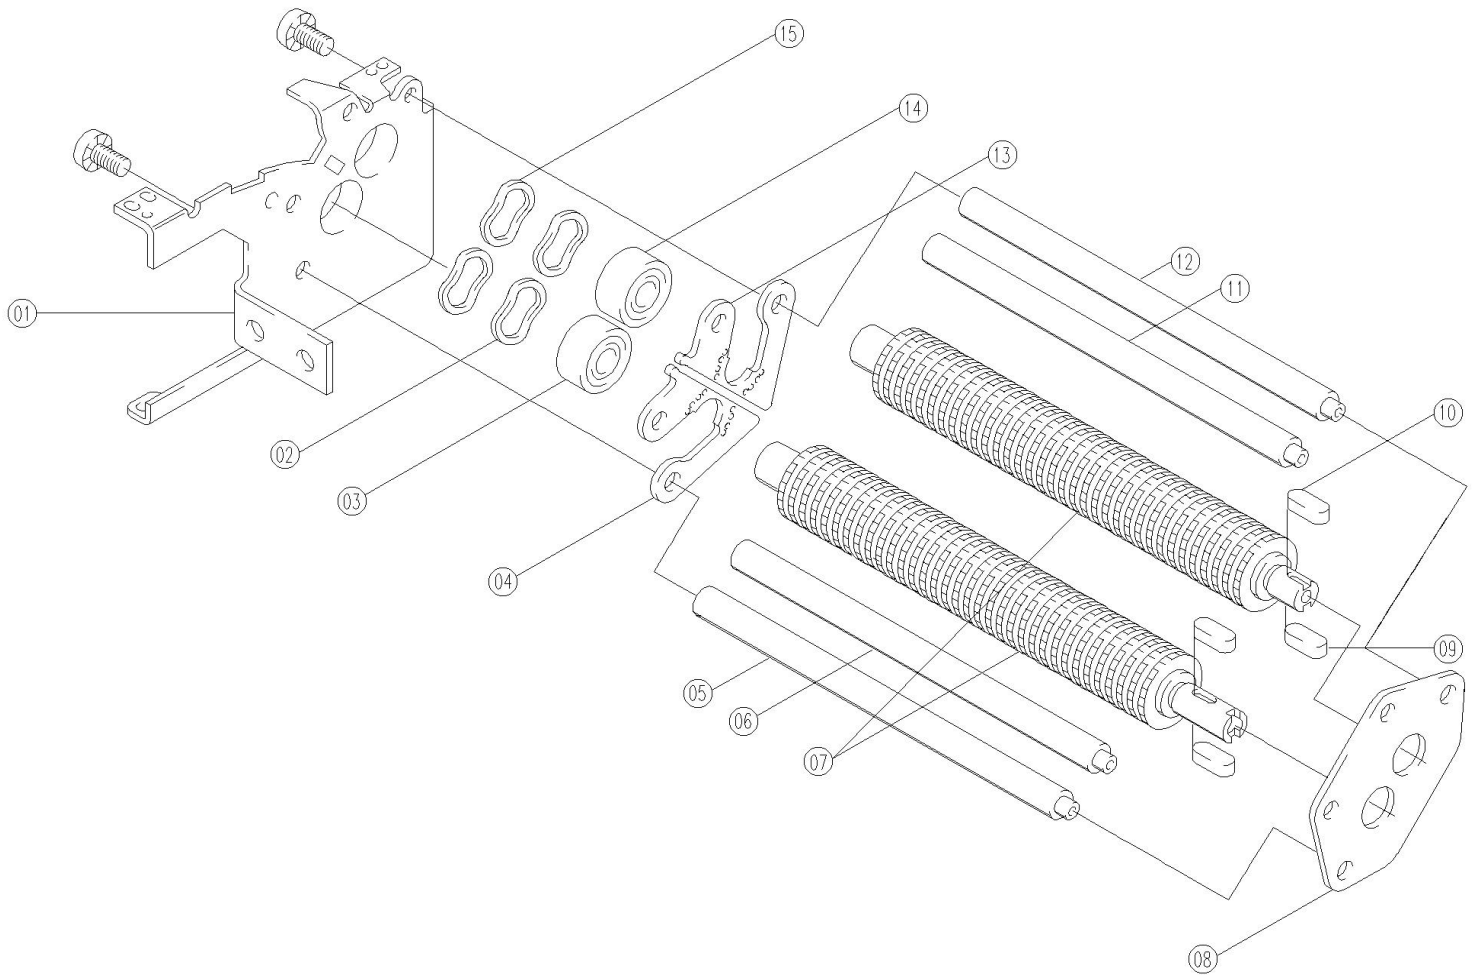

* Not shown located on the bottom cover

Section 8.0 4220S/4230S/4260X. Parts List
4220S/4230S Exploded View
Figure 8.2

Section 8.0 4220S/4230S/4260X
4220S/4230S Exploded View Parts List
Figure 8.2

				QTY	
15	1750941	4200 120	Cutting Head Complete/4mm		1
15	1752715	4200 130	Cutting Head Complete/6mm	1	
14	1751297	9001 625	Bearings	4	4
13	1752714	4200 073	Support Plate	1	1
12	1751272	2601 107	Reinforcement Plate, Inner	1	
11	1752713	2205 513	Cutter Gear Washer	1	1
10	1751282	9002 513	Torx Head Screw (T-30)	1	1
9	1751283	2601 087	Gear Assembly With Buffer And Clutch	1	1
8	1751275	2601 099	Pin	1	
7	1751223	2601 042	Washer	1	
6	1751282	9002 513	Torx Head Screw (T-30)	1	1
5	1751288	2601 103	R.H Side Plate	1	
4	1751284	2601 062	Double Drive Gear	1	
3	1751274	2601 059	Cutter Gear Set	1	
2	1751269	2601 100	Gear Box Housing	1	1
1	1752144	9002 530	Motor With Fan		1
1	1751268	9002 607	Motor With Fan	1	
ITEM	PRT NO.	REF NO.	DESCRIPTION	115V	230V

Section 8.0 4220S/4230S/4260X. Parts List
4220S/4230S Exploded View
Figure 8.3

Section 8.0 4220S/4230S/4260X. Parts List
4220S/4230S Exploded View Parts List
Figure 8.3

				QTY	
15	1751296	9002 500	Wavy Washer	2	2
14	1751297	9002 045	Bearing	1	1
13	1752145	2601 110	Stripper/4mm		x
13	1752718	4200 110	Stripper/6mm	x	
12	1751325	4200 040	Stripper Support Rod	1	1
11	1751325	4200 040	Stripper Support Rod	1	1
10	1751304	9001 583	Key	2	2
9	1751305	9001 584	Key	2	2
8	1751306	2601 106	Reinforcement Plate, Outer	1	1
7	1752146	4200 400	Cutter Set/4mm		1
7	1752717	4200 600	Cutter Set/6mm	1	
6	1752716	4200 040	Stripper Support Rod	1	1
5	1752716	4200 040	Stripper Support Rod	1	1
4	1752145	2601 110	Stripper/4mm		x
4	1752718	4200 110	Stripper/6mm	x	
3	1751297	9002 045	Bearing	1	1
2	1751296	9002 500	Wavy Washer	2	2
1	1751295	2601 021	Mounting Bracket	1	1
ITEM	PRT NO.	REF NO.	DESCRIPTION	115V	230V