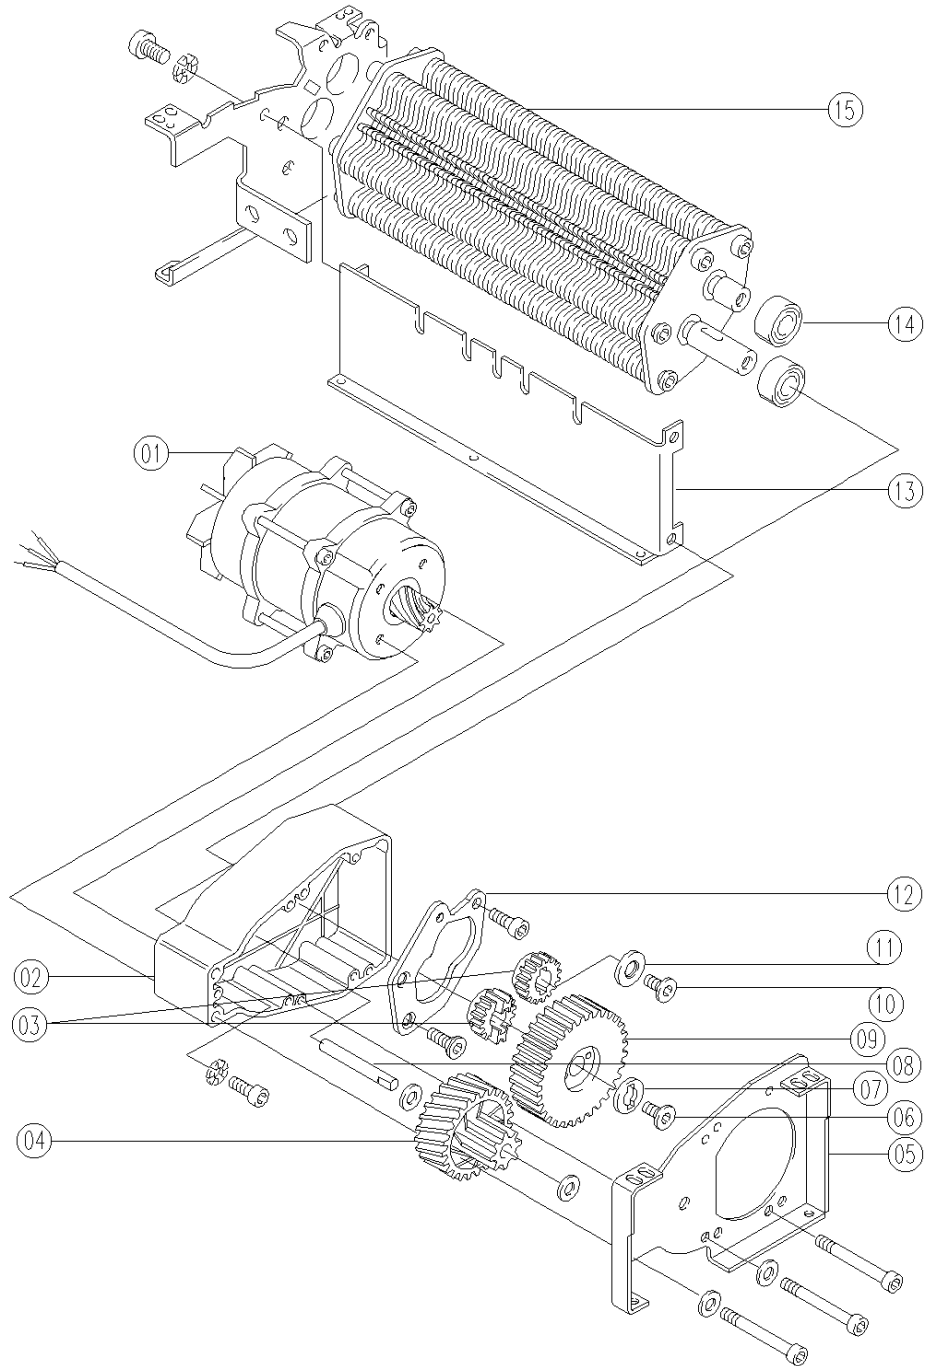

* Not shown located on the bottom cover

Section 8.0 4220S/4230S/4260X. Parts List
4220S/4230S Exploded View
Figure 8.2

Section 8.0 4220S/4230S/4260X
4220S/4230S Exploded View Parts List
Figure 8.2

				QTY	
ITEM	PRT NO.	REF NO.	DESCRIPTION	115V	230V
15	1750941	4200 120	Cutting Head Complete/4mm		1
15	1752715	4200 130	Cutting Head Complete/6mm	1	
14	1751297	9001 625	Bearings	4	4
13	1752714	4200 073	Support Plate	1	1
12	1751272	2601 107	Reinforcement Plate, Inner	1	
11	1752713	2205 513	Cutter Gear Washer	1	1
10	1751282	9002 513	Torx Head Screw (T-30)	1	1
9	1751283	2601 087	Gear Assembly With Buffer And Clutch	1	1
8	1751275	2601 099	Pin	1	
7	1751223	2601 042	Washer	1	
6	1751282	9002 513	Torx Head Screw (T-30)	1	1
5	1751288	2601 103	R.H Side Plate	1	
4	1751284	2601 062	Double Drive Gear	1	
3	1751274	2601 059	Cutter Gear Set	1	
2	1751269	2601 100	Gear Box Housing	1	1
1	1752144	9002 530	Motor With Fan		1
1	1751268	9002 607	Motor With Fan	1	

* Not shown located on the bottom cover

Section 8.0 4220S/4230S/4260X. Parts List
4260X Exploded View
Figure 8.5

Section 8.0 4220S/4230S/4260X. Parts List
4260X Exploded View Parts List
Figure 8.5

				QTY	
15	1752712	4200 320	Cutting Head Complete	1	1
14	1751297	9001 625	Bearings	4	4
13	1752714	4200 073	Support Plate	1	1
12	1751272	2601 107	Reinforcement Plate, Inner	1	1
11	1752713	2205 513	Cutter Gear Washer	1	1
10	1751282	9002 513	Torx Head Screw (T-30)	1	1
9	1751283	2601 087	Gear Assembly With Buffer And Clutch	1	1
8	1751275	2601 099	Pin	1	1
7	1751223	2601 042	Washer	1	1
6	1751282	9002 513	Torx Head Screw (T-30)	1	1
5	1751288	2601 103	R.H Side Plate	1	1
4	1751284	2601 062	Double Drive Gear	1	1
3	1751274	2601 059	Cutter Gear Set	1	1
2	1751269	2601 100	Gear Box Housing	1	1
1	1752155	9002 509	Motor With Fan		1
1	1752185	9002 511	Motor With Fan	1	
ITEM	PRT NO.	REF. NO.	DESCRIPTION	115V	230V