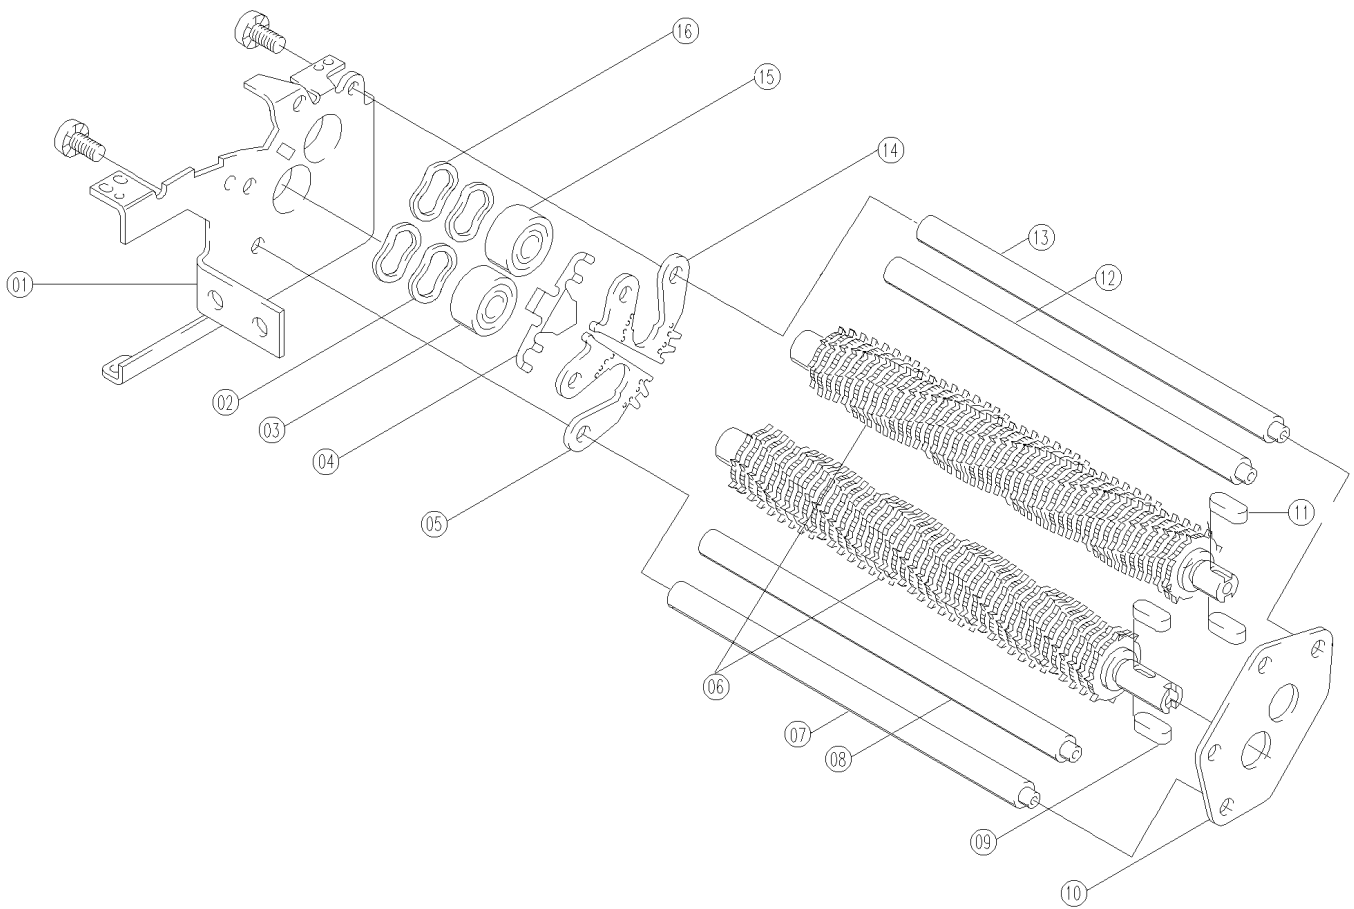

Section 8.0 4220S/4230S/4260X. Parts List
4260X Exploded View
Figure 8.6

Section 8.0 4220S/4230S/4260X. Parts List
4260X Exploded View Parts List
Figure 8.6

				QTY	
16	1751296	9002 500	Wavy Washer	2	2
15	1751297	9002 045	Bearing	1	1
14	1752719	2601 520	Stripper	x	x
13	1751325	4200 040	Stripper Support Rod	1	1
12	1751325	4200 040	Stripper Support Rod	1	1
11	1751304	9001 583	Key	2	2
10	1751306	2601 106	Reinforcement Plate, Outer	1	1
9	1751305	9001 584	Key	2	2
8	1751325	4200 040	Stripper Support Rod	1	1
7	1751325	4200 040	Stripper Support Rod	1	1
6	1752720	4200 350	Cutter Set, 4 X 40mm	1	1
5	1752719	2601 520	Stripper	x	x
4	1751298	2601 006	Retainer	2	2
3	1751297	9002 045	Bearing	1	1
2	1751296	9002 500	Wavy Washer	2	2
1	1751295	2601 021	Mounting Bracket	1	1
ITEM	PRT NO.	REF. NO.	DESCRIPTION	115V	230V