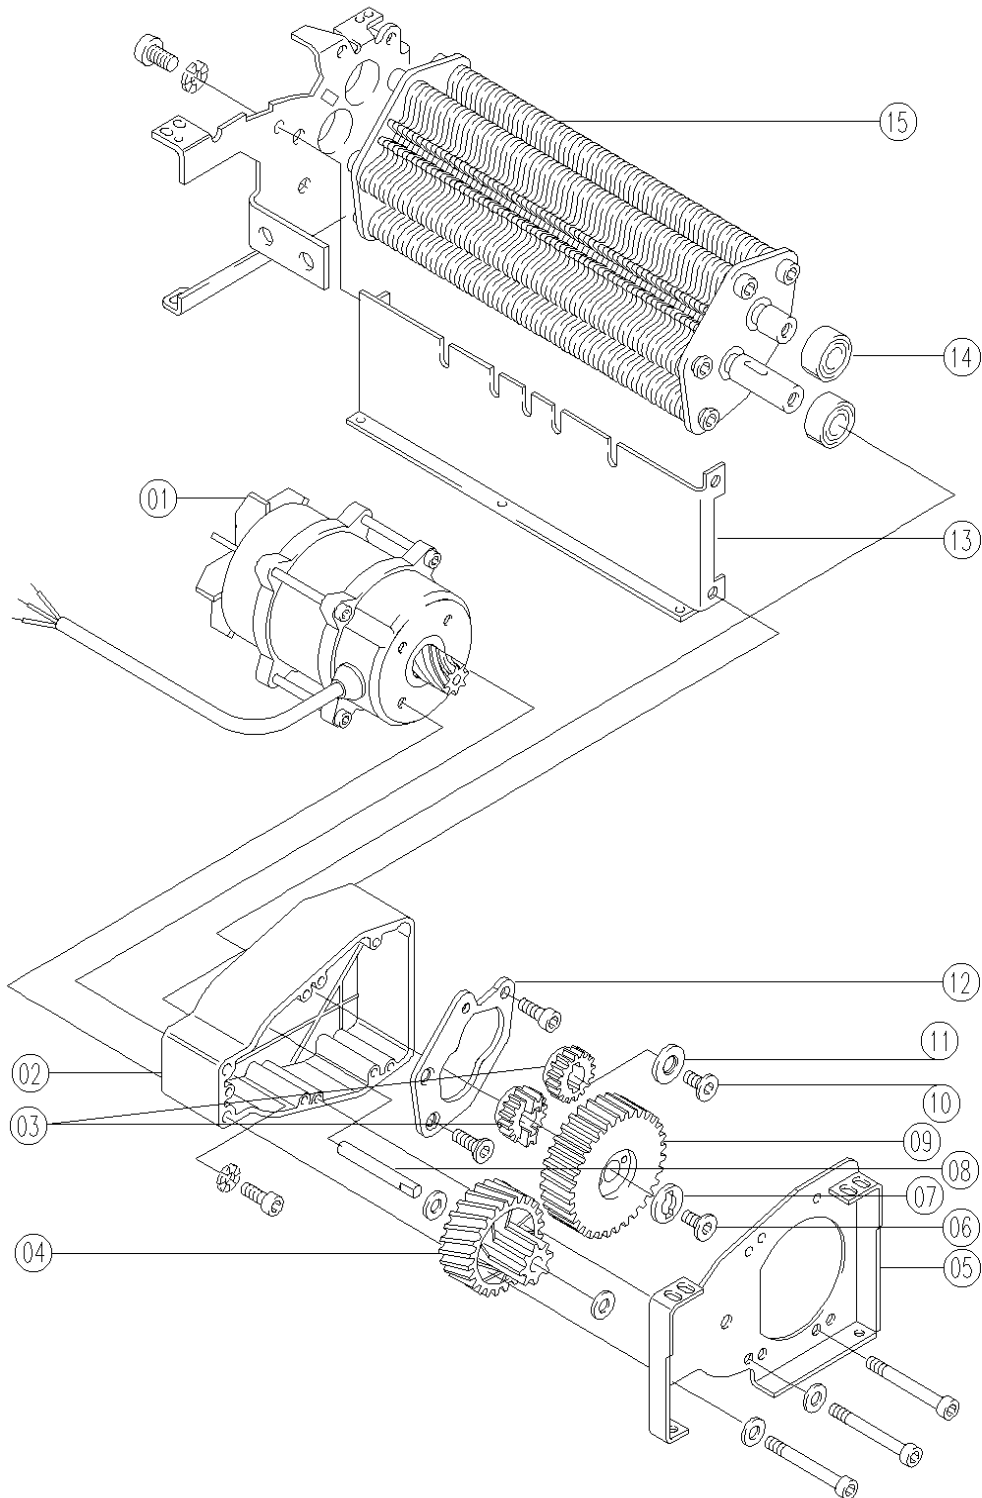

* Not shown located on the bottom cover

Section 8.0 4220S/4230S/4260X. Parts List
4220S/4230S Exploded View
Figure 8.2

Section 8.0 4220S/4230S/4260X
4220S/4230S Exploded View Parts List
Figure 8.2

				QTY	
ITEM	PRT NO.	REF NO.	DESCRIPTION	115V	230V
15	1750941	4200 120	Cutting Head Complete/4mm		1
15	1752715	4200 130	Cutting Head Complete/6mm	1	
14	1751297	9001 625	Bearings	4	4
13	1752714	4200 073	Support Plate	1	1
12	1751272	2601 107	Reinforcement Plate, Inner	1	
11	1752713	2205 513	Cutter Gear Washer	1	1
10	1751282	9002 513	Torx Head Screw (T-30)	1	1
9	1751283	2601 087	Gear Assembly With Buffer And Clutch	1	1
8	1751275	2601 099	Pin	1	
7	1751223	2601 042	Washer	1	
6	1751282	9002 513	Torx Head Screw (T-30)	1	1
5	1751288	2601 103	R.H Side Plate	1	
4	1751284	2601 062	Double Drive Gear	1	
3	1751274	2601 059	Cutter Gear Set	1	
2	1751269	2601 100	Gear Box Housing	1	1
1	1752144	9002 530	Motor With Fan		1
1	1751268	9002 607	Motor With Fan	1	

* Not shown located on the bottom cover

Section 8.0 4220S/4230S/4260X. Parts List
4260X Exploded View
Figure 8.5

Section 8.0 4220S/4230S/4260X. Parts List
4260X Exploded View Parts List
Figure 8.5

				QTY	
15	1752712	4200 320	Cutting Head Complete	1	1
14	1751297	9001 625	Bearings	4	4
13	1752714	4200 073	Support Plate	1	1
12	1751272	2601 107	Reinforcement Plate, Inner	1	1
11	1752713	2205 513	Cutter Gear Washer	1	1
10	1751282	9002 513	Torx Head Screw (T-30)	1	1
9	1751283	2601 087	Gear Assembly With Buffer And Clutch	1	1
8	1751275	2601 099	Pin	1	1
7	1751223	2601 042	Washer	1	1
6	1751282	9002 513	Torx Head Screw (T-30)	1	1
5	1751288	2601 103	R.H Side Plate	1	1
4	1751284	2601 062	Double Drive Gear	1	1
3	1751274	2601 059	Cutter Gear Set	1	1
2	1751269	2601 100	Gear Box Housing	1	1
1	1752155	9002 509	Motor With Fan		1
1	1752185	9002 511	Motor With Fan	1	
ITEM	PRT NO.	REF. NO.	DESCRIPTION	115V	230V