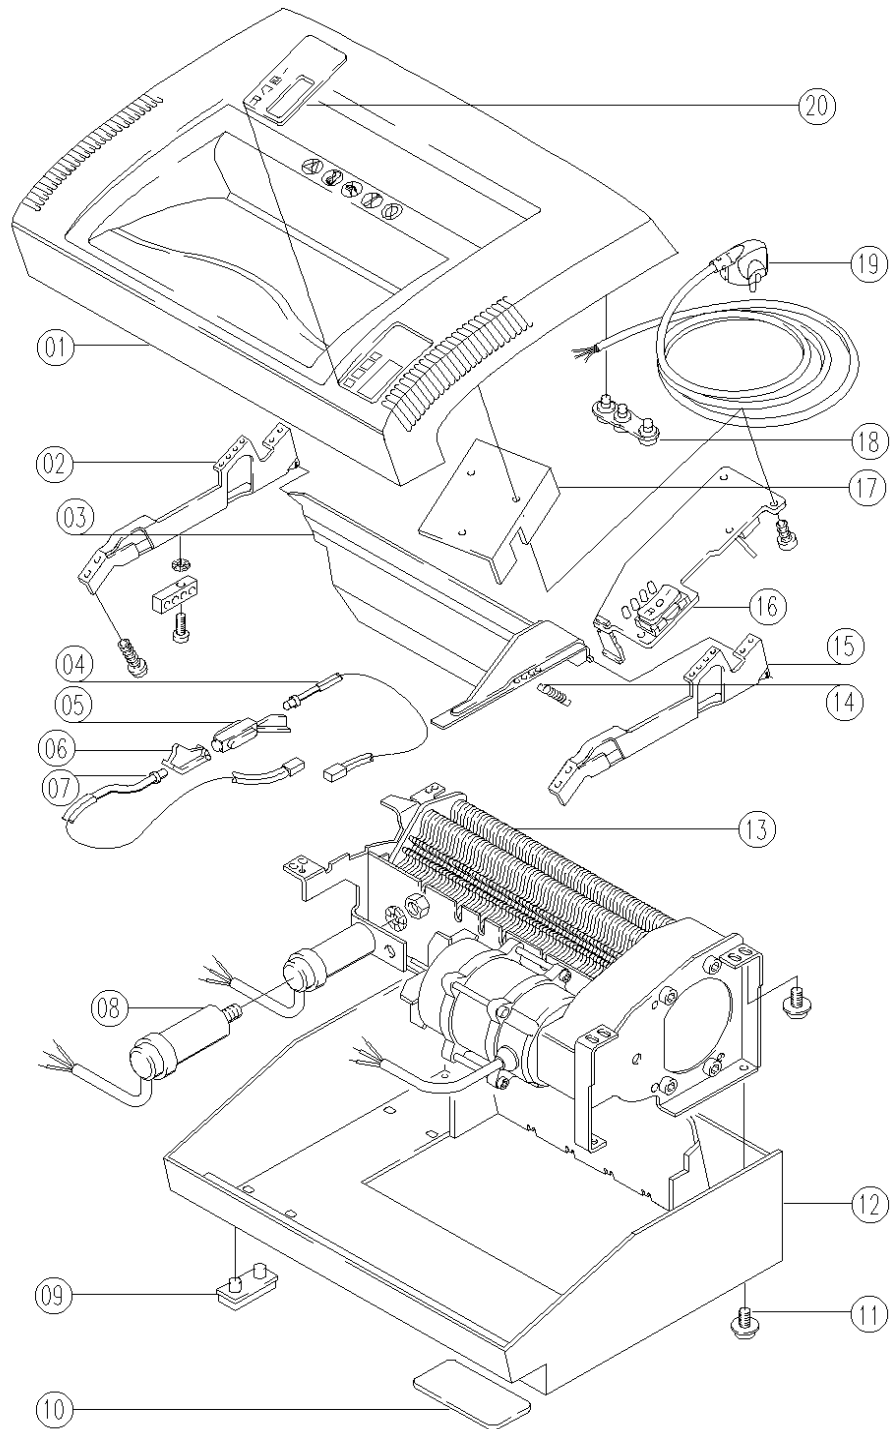

Section 8.0 4220S/4230S/4260X. Parts List
4260X Exploded View
Figure 8.4

Section 8.0 4220S/4230S/4260X. Parts List
4260X Exploded View Parts List
Figure 8.4

				QTY	
ITEM	PRT NO.	REF NO.	DESCRIPTION	115V	230V
*			Warning Label		1
*			Warning Label	1	
20	1752711	4200 014	Icon Name Plate	1	1
19			Power Cord (Europe)		1
19	1751206	9001 002	Power Cord	1	
18	1751207	2201 037	Power Cord, Support Strap	1	1
17	1752708	4200 022	Insulator	1	1
16	1752147	4200 230	Control Board Assy		1
16	1752126	4200 115	Control Board Assy	1	
15	1752707	4200 020	Support Bracket	1	1
14	1752731	2401 510	Bag Flap Spring	1	1
13	1752148	4200 330	Cutting Head Assy		1
13	1752710	4200 331	Cutting Head Assy	1	
x	1752730	9003 763	Insulation Pads, Exterior (Not Shown)	6	6
12	1751225	4200 580	Bottom Housing	1	1
11	1752704	9002 896	Bottom Housing Screw	x	x
10	1752703	4200 021	Sensor Plate	1	1
9	1751255	9001 920	Rubber Foot	4	4
8	1752149	9003 744	Capacitor		1
8	1752702	9003 743	Capacitor	1	
7	1752127	9003 742	Cable For Photo Cell	1	1
6	1751960	2401 010	Transmitter Assembly	1	1
5	1751959	2000 012	Receiver Assembly	1	1
4	1752128	9003 741	Cable For Photo Cell	1	
3	1752701	4200 046	Bag Full Flap	1	1
2	1752707	4200 020	Support Bracket	1	1
1	1752700	4200 005	Upper Cover	1	1

* Not shown located on the bottom cover