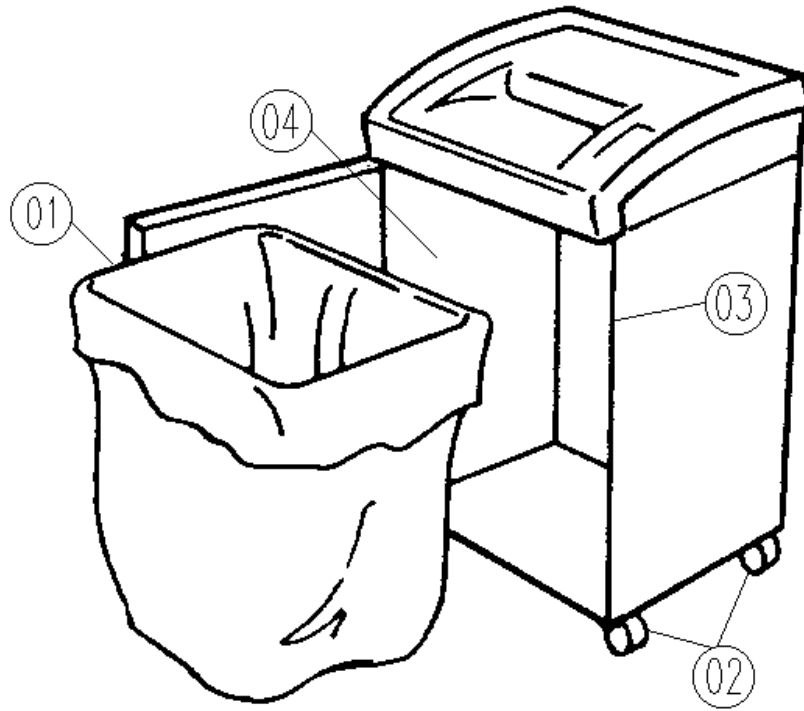

Section 8.0 4220S/4230S/4260X. Parts List
4220S/4230S/4260X. Cabinet Exploded View
Figure 8.7

*	1752729		Cabinet Door	1	1
4	1752122		Cabinet Complete	1	1
3	1760042		Magnet	2	2
2	1752124		Castor	4	4
1	1752123		Bag Rim	1	1
ITEM	PRT NO.	REF. NO	DESCRIPTION	115V	230V