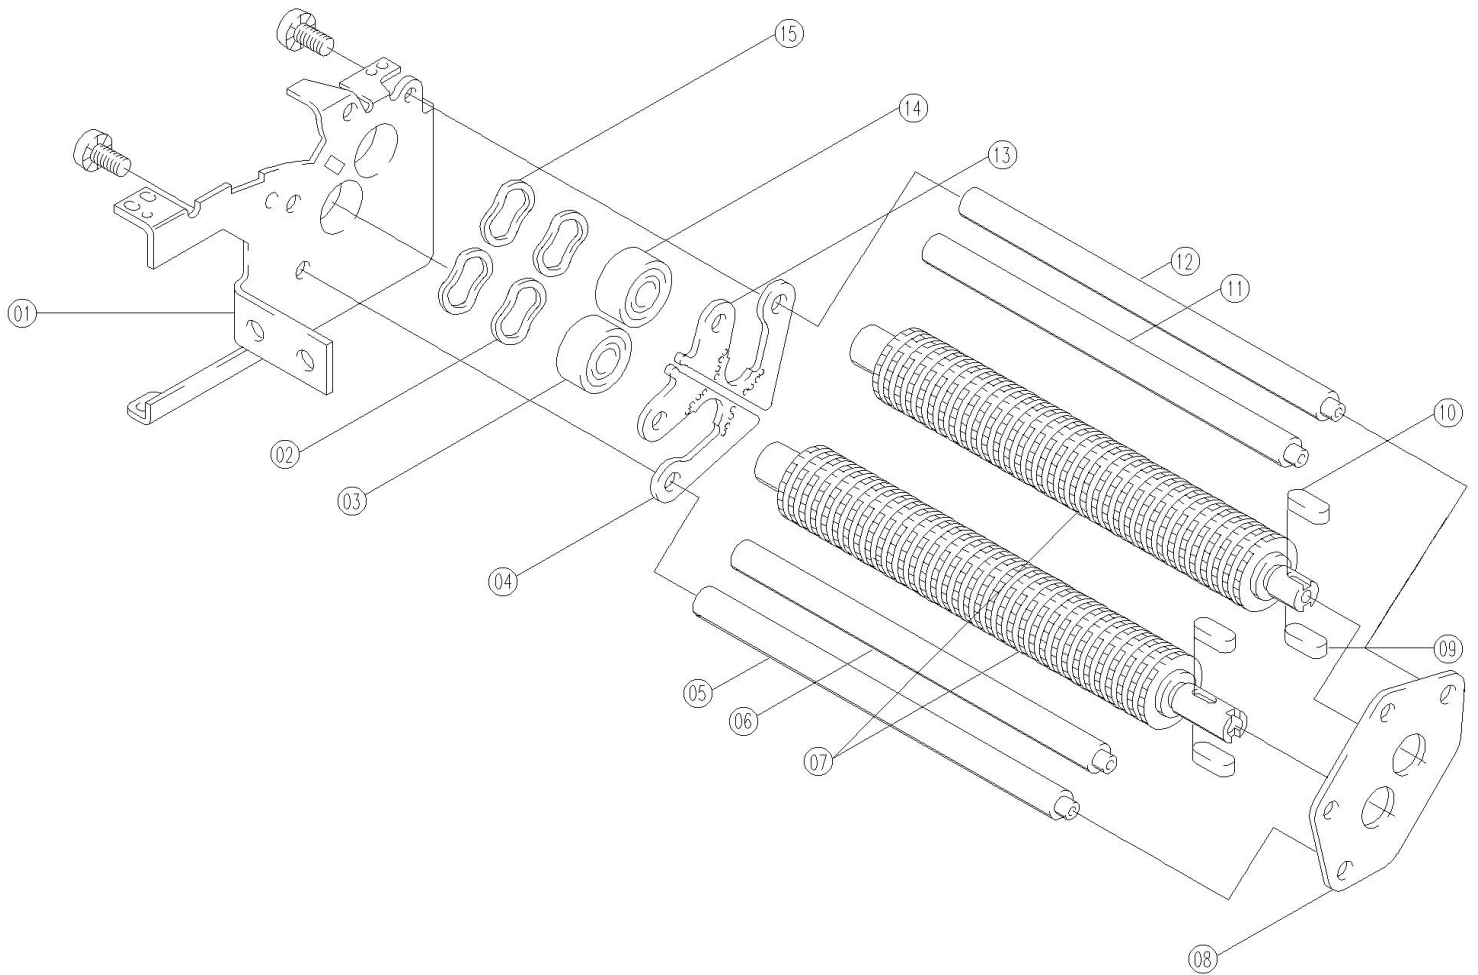

* Not shown located on the bottom cover

Section 8.0 4220S/4230S/4260X. Parts List
4220S/4230S Exploded View
Figure 8.2

Section 8.0 4220S/4230S/4260X
4220S/4230S Exploded View Parts List
Figure 8.2

				QTY	
ITEM	PRT NO.	REF NO.	DESCRIPTION	115V	230V
15	1750941	4200 120	Cutting Head Complete/4mm		1
15	1752715	4200 130	Cutting Head Complete/6mm	1	
14	1751297	9001 625	Bearings	4	4
13	1752714	4200 073	Support Plate	1	1
12	1751272	2601 107	Reinforcement Plate, Inner	1	
11	1752713	2205 513	Cutter Gear Washer	1	1
10	1751282	9002 513	Torx Head Screw (T-30)	1	1
9	1751283	2601 087	Gear Assembly With Buffer And Clutch	1	1
8	1751275	2601 099	Pin	1	
7	1751223	2601 042	Washer	1	
6	1751282	9002 513	Torx Head Screw (T-30)	1	1
5	1751288	2601 103	R.H Side Plate	1	
4	1751284	2601 062	Double Drive Gear	1	
3	1751274	2601 059	Cutter Gear Set	1	
2	1751269	2601 100	Gear Box Housing	1	1
1	1752144	9002 530	Motor With Fan		1
1	1751268	9002 607	Motor With Fan	1	

Section 8.0 4220S/4230S/4260X. Parts List
4220S/4230S Exploded View
Figure 8.3

Section 8.0 4220S/4230S/4260X. Parts List
4220S/4230S Exploded View Parts List
Figure 8.3

				QTY	
15	1751296	9002 500	Wavy Washer	2	2
14	1751297	9002 045	Bearing	1	1
13	1752145	2601 110	Stripper/4mm		x
13	1752718	4200 110	Stripper/6mm	x	
12	1751325	4200 040	Stripper Support Rod	1	1
11	1751325	4200 040	Stripper Support Rod	1	1
10	1751304	9001 583	Key	2	2
9	1751305	9001 584	Key	2	2
8	1751306	2601 106	Reinforcement Plate, Outer	1	1
7	1752146	4200 400	Cutter Set/4mm		1
7	1752717	4200 600	Cutter Set/6mm	1	
6	1752716	4200 040	Stripper Support Rod	1	1
5	1752716	4200 040	Stripper Support Rod	1	1
4	1752145	2601 110	Stripper/4mm		x
4	1752718	4200 110	Stripper/6mm	x	
3	1751297	9002 045	Bearing	1	1
2	1751296	9002 500	Wavy Washer	2	2
1	1751295	2601 021	Mounting Bracket	1	1
ITEM	PRT NO.	REF NO.	DESCRIPTION	115V	230V