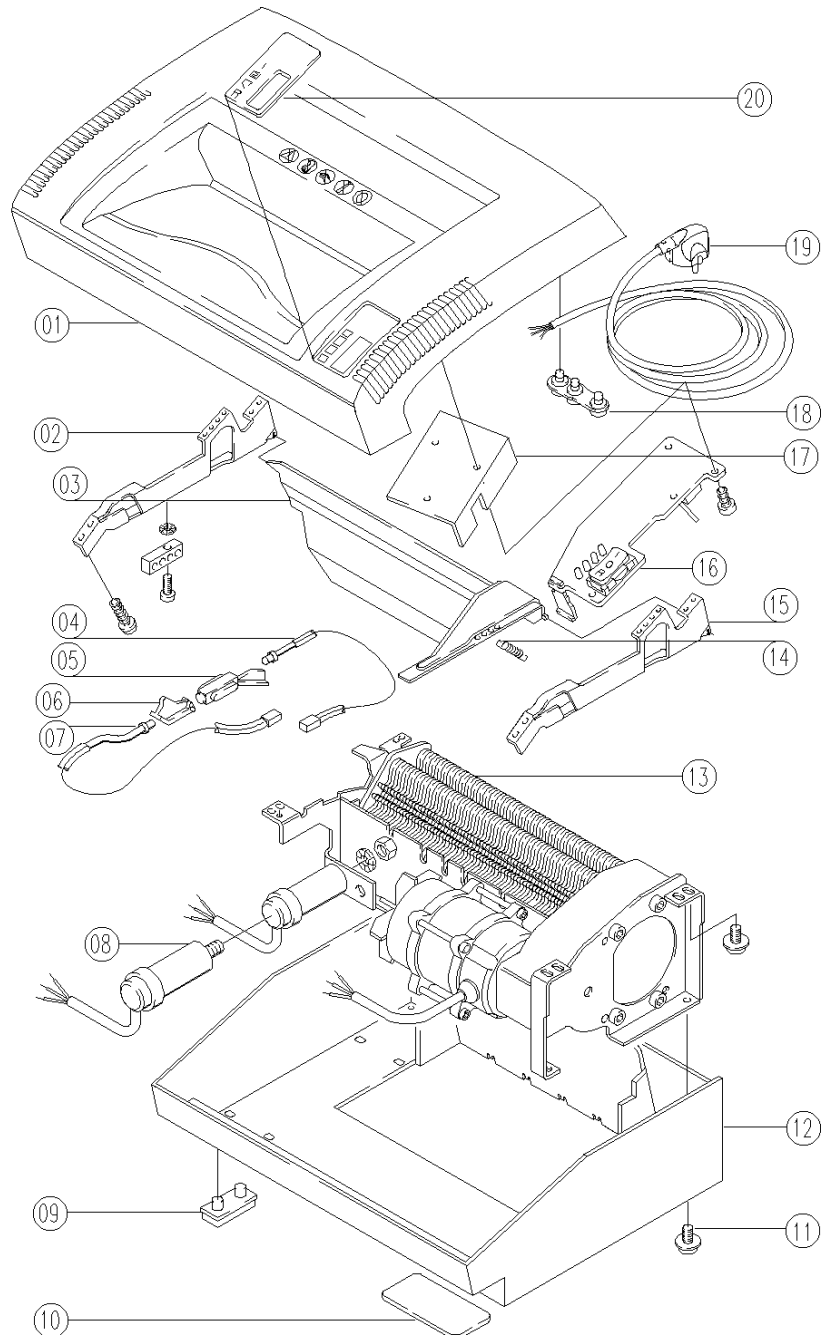

Section 8.0 4220S/4230S/4260X. Parts List
4220S/4230S Exploded View
Figure 8.1

Section 8.0 4220S/4230S/4260X. Parts List
4220S/4230S Exploded View Parts List
Figure 8.1

					QTY	
*			Warning Label			1
*			Warning Label	1		
20	1750937	4200 011	Icon Name Plate			1
20	1752709	4200 012	Icon Name Plate	1		
19			Power Cord (Europe)			1
19	1751206	9001 002	Power Cord	1		
18	1751207	2201 037	Power Cord, Support Strap	1	1	
17	1752708	4200 022	Insulator	1	1	
16	1752147	4200 230	Control Board Assy			1
16	1752126	4200 115	Control Board Assy	1		
15	1752707	4200 020	Support Bracket	1	1	
14	1752731	2401 510	Bag Flap Spring	1	1	
13	1750939	4200 030	Cutting Head Assy/4mm			1
13	1752706	4200 036	Cutting Head Assy/6mm	1		
x	1752730	9003 763	Insulation Pads, Exterior (Not Shown)	6	6	
12	1752705	4200 580	Bottom Housing	1	1	
11	1752704	9002 896	Bottom Housing Screw	x	x	
10	1752703	4200 021	Sensor Plate	1	1	
9	1751255	9001 920	Rubber Foot	4	4	
8	1752149	9003 744	Capacitor			1
8	1752702	9003 743	Capacitor	1		
7	1752127	9003 742	Cable For Photo Cell	1	1	
6	1751960	2401 010	Transmitter Assembly	1	1	
5	1751959	2000 012	Receiver Assembly	1	1	
4	1752128	9003 741	Cable For Photo Cell	1	1	
3	1752701	4200 046	Bag Full Flap	1	1	
2	1752707	4200 020	Support Bracket	1	1	
1	1752700	4200 005	Upper Cover	1	1	
ITEM	PRT NO.	REF. NO.	DESCRIPTION	115V	230V	

* Not shown located on the bottom cover