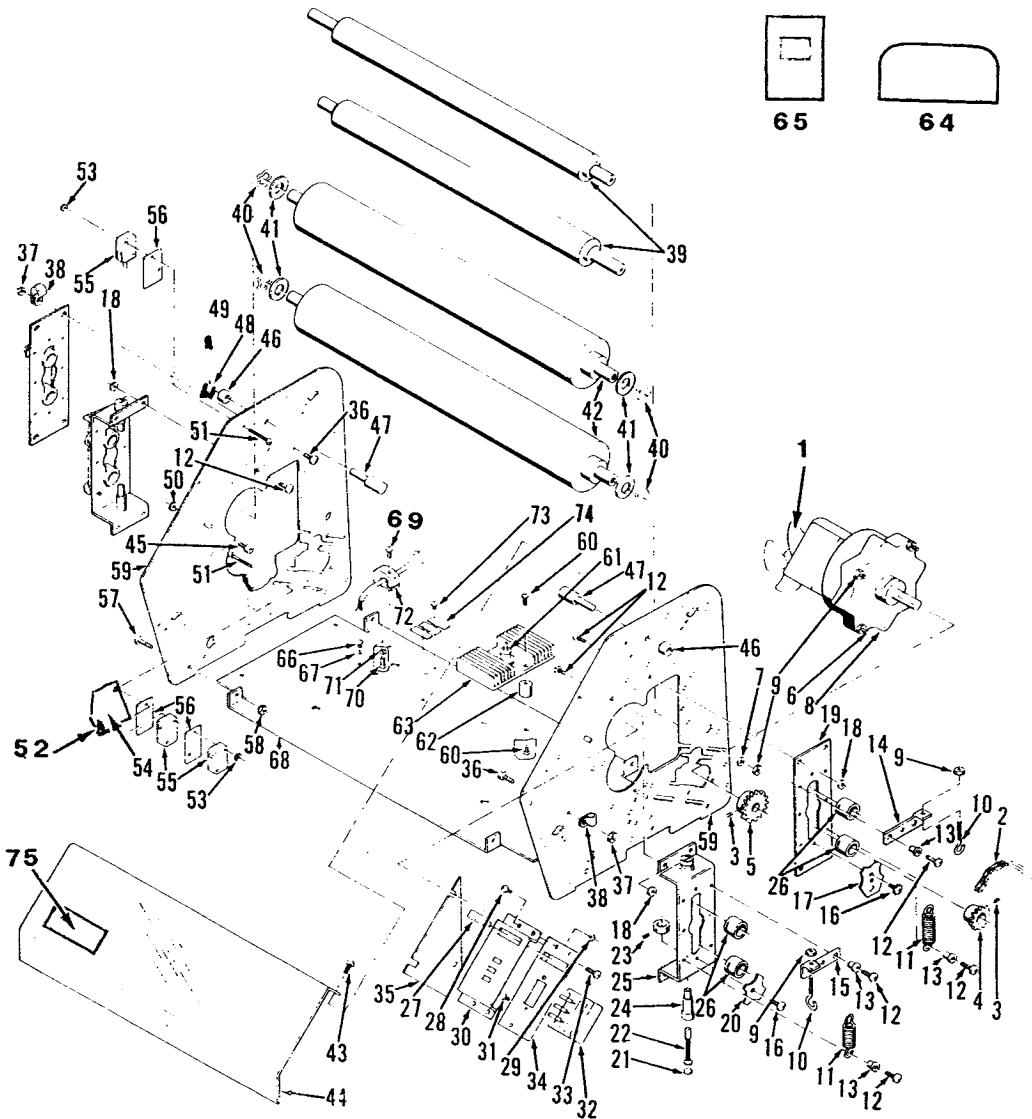

412LM/412OLM 418LM/418OLM PARTS LIST

GBC IS AN ACCO BRANDS COMPANY

65

64

FIGURE 1

ITEM #	PART #	DESCRIPTION	QUANTITY
1	1103683	Fan	1
2	1128697	Chain	1
3	1900012	Set screw, 8-32 x 3/16"	2
4	1104248	Roller sprocket	1
5	1104263	Motor sprocket, standard	1
	1131005	Motor sprocket, gear reduction unit for 3 mil film	*
6	1907408	Screw, 10-32 x 1/2"	3
7	1925002	Washer	6
8	1103742	Motor, 115 volt	1
	1128525	Motor, 230 volt	1
9	1926802	Nut, 8-32	1
10	1953801	Eyebolt	4
11	1102275	Spring	4
12	1902820	Screw, 10-32 x 1/2"	16
13	1932401	Nut, 10-32	8
14	1102276	Lever, right hand	2
15	1102277	Lever, left hand	2
16	1911123	Screw, 10-32 x 1/4"	2
17	1122011	Gap plate	2
18	1926803	Nut	12
19	1122016	Pull roll bearing plate	2
20	1122010	Adjustment plate, heat roll	2
21	1102234	Brush holder cap	4
22	1102231	Brush and spring assembly	4
23	1900008	Set screw, 6-32 x 1/8"	4
24	1102232	Brush holder	4
25	1122015	Heat roll bearing bracket assembly	2
26	1102218	Bearing	8
27	1105158	On-ready light, 115 volt	1
	1128667	On-ready light, 230 volt	1
28	1902803	Screw, 6-32 x 1/4"	4
29	1926801	Nut, 6-32	4
30	1156021	Control panel, 115V	1
	1156030	Control panel, 230V	1
31	1907801	Screw, 6-32 x 3/8"	2
32	1108169	Control switch, 115 volt	1
	1128741	Control switch, 230 volt	1
33	1911105	Screw, 8-32 x 1/4"	3
34	1102197	Panel bracket, 115V	1
35	1122091	Insulator	1
36	1914603	Stud	2
37	1926701	Nut, 8-32	1
38	1931001	Cable clamp	4
39	1103638	Pull roll assembly, 4120	2
	1104291	Pull roll assembly, 4180	2
40	1926504	Wavy spring washer	4
41	1104287	Insulative washer	4
42	1103672	Heat roll assembly, 4120	2
	1103652	Heat roll assembly, 4180	2