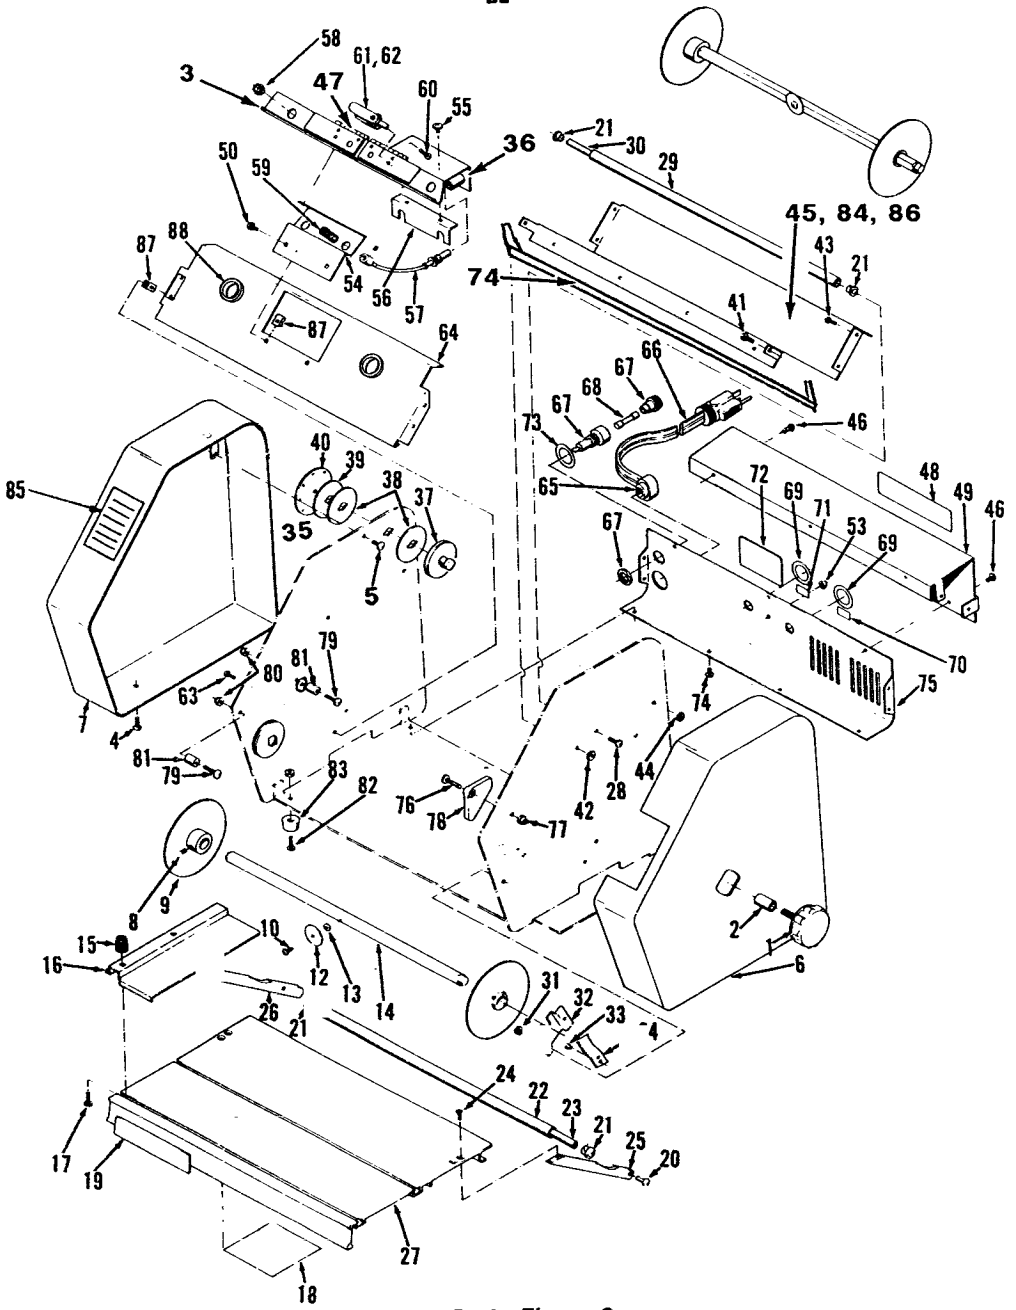

FIGURE 2

Parts Figure 2

FIGURE 2

ITEM #	PART #	DESCRIPTION	QUANTITY
1	1107407	Knob	1
2	1107408	Sleeve	1
3	1122055	Thermostat Bracket Assy.	1
4	1903003	Screw, 8-32 x 3/8"	4
5	1903022	Screw, 6-32 x 3/8"	2
6	1156019	Right end cover	1
7	1156020	Left end cover	1
8	1900004	Set screw, 10-32 x 1/4"	2
9	1131137	Supply roll disc assy.	4
10	1911116	Screw, 6-32 x 3/8"	2
12	1102346	Core mounting clip	2
13	1925007	Washer	2
14	1103626	Roll carrier rod, 4120	2
	1104274	Roll carrier rod, 4180	2
15	1106164	Knob	2
16	1128642	Side Guide	1
17	1106163	Screw	2
18	1106160	Threading Diagram	1
19	1122018	Logo label, 4120	1
19	1154320	Logo label, 4180	1
20	1902624	Screw, 8-32 x 5/8"	2
21	1103516	Film guide shaft bearing	4
22	1128514	Film guide idler tube, 4120	1
	1122013	Film guide idler tube, 4180	1
23	1128515	Film guide shaft, 4120	1
	1122012	Film guide shaft, 4180	1
24	1902606	Screw, 6-32 x 3/8"	4
25	1122035	Film guide bracket, right	1
26	1122036	Film guide bracket, left	1
27	1156010	Feed table, 4120	1
	1156017	Feed table, 4180	1
28	1911106	Screw, 8-32 x 3/8"	2
29	1103515	Idler tube, 4120	1
	1103513	Idler tube, 4180	1
30	1103514	Idler shaft, 4120	1
	1103512	Idler shaft, 4180	1
31	1911105	Screw, 8-32 x 1/4"	4
32	1102230	Roll carrier bracket	2
33	1929703	Rivet, .120 x 7/32"	2
34	1102288	Shaft spring	2
35	1104261	Brake liner	2
36	1122026	Flexible shaft guide assy.	1
37	1133118	Brake and Spindle Assy.	2
38	1102181	Brake Friction Disc	4
39	1102187	Brake disc	2
40	1122009	Adjustment Disc Assy.	2
41	1902804	Screw, 8-32 x 3/8"	5
42	1926802	Nut, 8-32	4
43	1902806	Screw, 8-32 x 5/8", left	1
44	1902802	Nut, 8-32	4
45	1156011	Cut-off panel, 4120	1