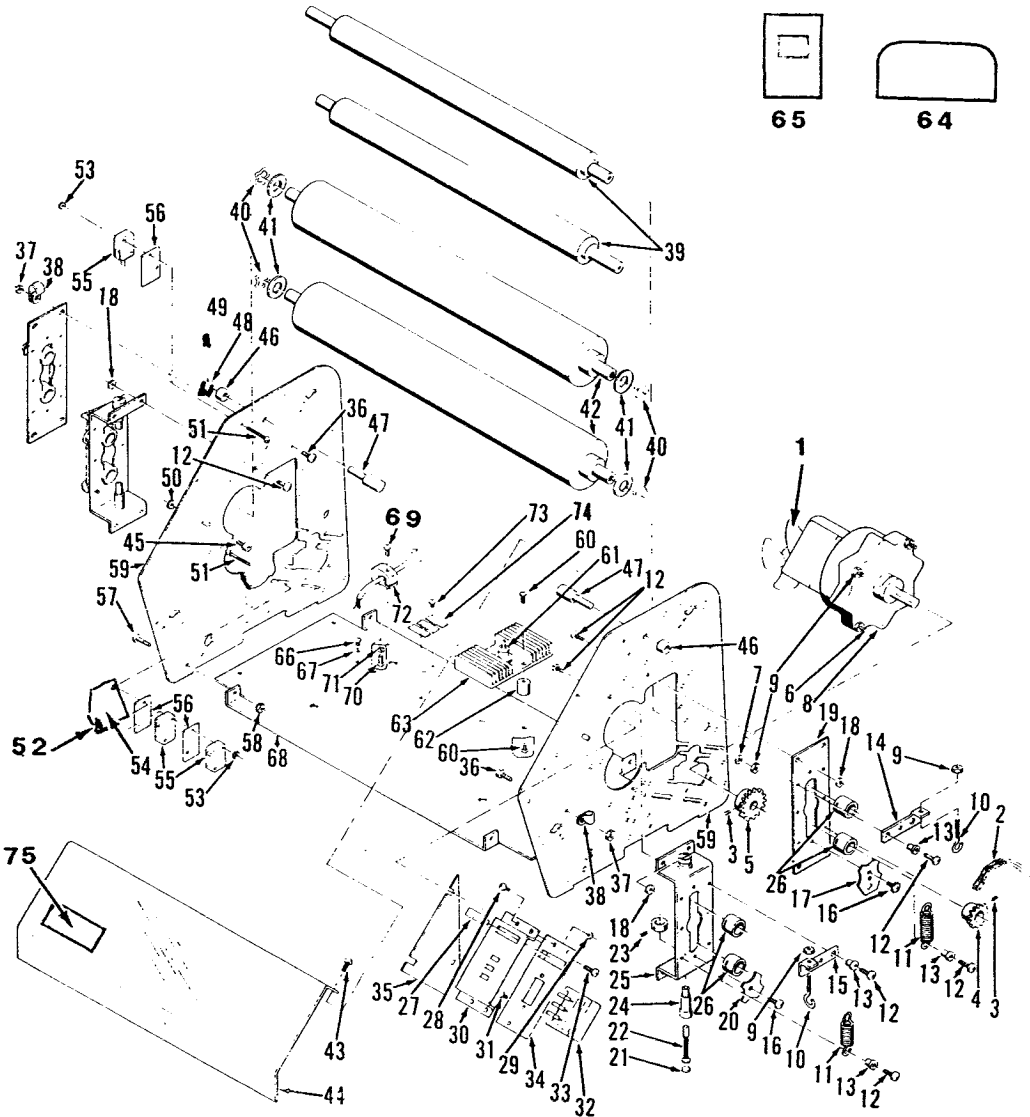

412LM/412OLM
418LM/418OLM
PARTS LIST

GBC IS AN ACCO BRANDS COMPANY

65

64

FIGURE 1

ITEM #	PART #	DESCRIPTION	QUANTITY
1	1103683	Fan	1
2	1128697	Chain	1
3	1900012	Set screw, 8-32 x 3/16"	2
4	1104248	Roller sprocket	1
5	1104263	Motor sprocket, standard	1
	1131005	Motor sprocket, gear reduction unit for 3 mil film	*
6	1907408	Screw, 10-32 x 1/2"	3
7	1925002	Washer	6
8	1103742	Motor, 115 volt	1
	1128525	Motor, 230 volt	1
9	1926802	Nut, 8-32	1
10	1953801	Eyebolt	4
11	1102275	Spring	4
12	1902820	Screw, 10-32 x 1/2"	16
13	1932401	Nut, 10-32	8
14	1102276	Lever, right hand	2
15	1102277	Lever, left hand	2
16	1911123	Screw, 10-32 x 1/4"	2
17	1122011	Gap plate	2
18	1926803	Nut	12
19	1122016	Pull roll bearing plate	2
20	1122010	Adjustment plate, heat roll	2
21	1102234	Brush holder cap	4
22	1102231	Brush and spring assembly	4
23	1900008	Set screw, 6-32 x 1/8"	4
24	1102232	Brush holder	4
25	1122015	Heat roll bearing bracket assembly	2
26	1102218	Bearing	8
27	1105158	On-ready light, 115 volt	1
	1128667	On-ready light, 230 volt	1
28	1902803	Screw, 6-32 x 1/4"	4
29	1926801	Nut, 6-32	4
30	1156021	Control panel, 115V	1
	1156030	Control panel, 230V	1
31	1907801	Screw, 6-32 x 3/8"	2
32	1108169	Control switch, 115 volt	1
	1128741	Control switch, 230 volt	1
33	1911105	Screw, 8-32 x 1/4"	3
34	1102197	Panel bracket, 115V	1
35	1122091	Insulator	1
36	1914603	Stud	2
37	1926701	Nut, 8-32	1
38	1931001	Cable clamp	4
39	1103638	Pull roll assembly, 4120	2
	1104291	Pull roll assembly, 4180	2
40	1926504	Wavy spring washer	4
41	1104287	Insulative washer	4
42	1103672	Heat roll assembly, 4120	2
	1103652	Heat roll assembly, 4180	2