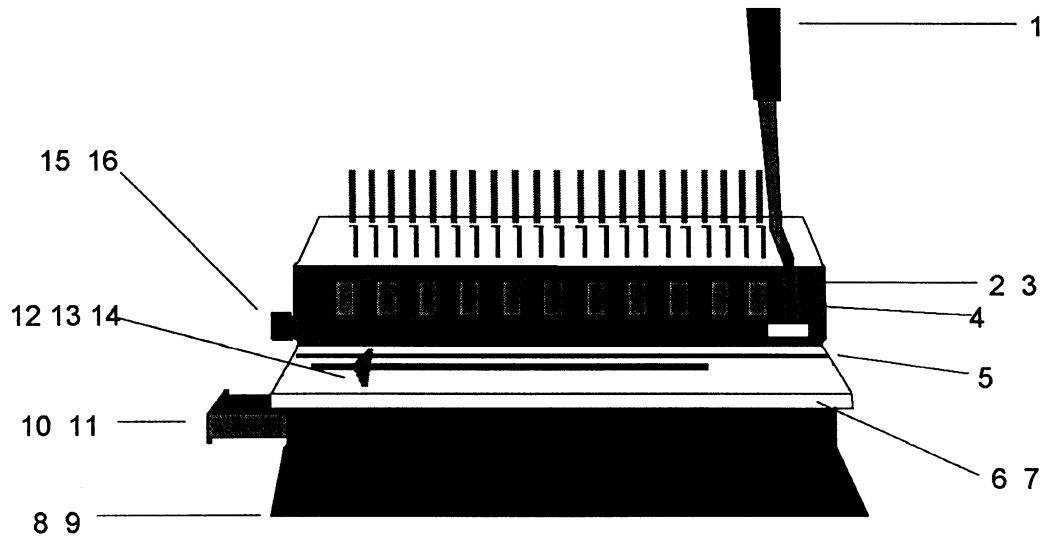

## 410KM/450KM3

FIGURE 8.1

<b>ITEM</b>	<b>P/N</b>	<b>DESCRIPTION</b>	<b>QUANTITY</b>
1	1131104	Knob and handle assembly	1
2	1131167	<b>Bezel (450KM only)</b>	1
	1152062	Bezel (410KM only)	1
3	7701640	<b>Logo (450KM only)</b>	1
	1128200	Logo (410KM only)	1
4	1136609	Selector button (450KM only)	21
5	7702726	<b>Scale</b>	1
6	1152051	Cover (Holes must be drilled in replacement cover for 410KM)	1
7	1911000	Screw, cover 8-32 x 3/4" (NOT SHOWN)	4
8	1132204	Base	1
9	1136626	Rubber foot (NOT SHOWN)	4
10	1152122	<b>Chip tray</b>	1
11	1136612	Guide, chip tray (NOT SHOWN)	1
12	1132266	Paper guide	1
13	1132262	Retainer, paper guide	1
14	1108751	Knob, paper guide	1
15	1136649	Knob, binding cam adjusting (450KM only)	1
16	1152960	Knob, back gauge adjusting (450KM only)	1
	1128346	Plug, button (410KM only, NOT SHOWN)	1

## 410KM/450KM3

FIGURE 8.2

<b>ITEM</b>	<b>P/N</b>	<b>DESCRIPTION</b>	<b>QUANTITY</b>
1	1152010	Spring, detent (450KM only)	3
2	1907201	Screw, detent spring 8-31 x 3/8" (450KM only)	6
3	1152033	Selector pin (450KM only)	21
4	1152027	Die assembly (410KM must take roll pin from old dies for new dies)	3
5	1900624	Screw, die front 10-32 x 1 5/8" (NOT SHOWN)	6
6	1926822	Lock nut 10-32 (NOT SHOWN)	6
7	<b>1152012</b>	<b>Back gauge bar (450KM only)</b>	<b>1</b>
8	1101994	Back gauge bar spring (450KM only) (NOT SHOWN)	1
9	1131105	Back gauge adjusting rack (450KM only) (NOT SHOWN)	1
10	1131106	Shaft and pinion assembly (450KM only)	1
11	1930516	Retaining ring (450KM only) (NOT SHOWN)	1
12	1108826	Spring (450KM only) (NOT SHOWN)	1
13	1154288	Selector pin retainer (450KM only) (NOT SHOWN)	1