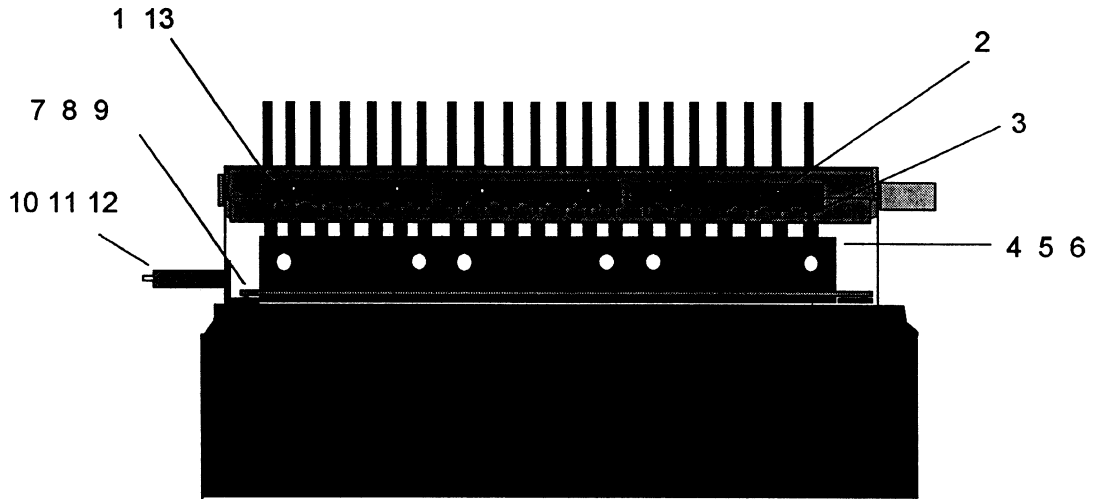

## 410KM/450KM3

FIGURE 8.2

<b>ITEM</b>	<b>P/N</b>	<b>DESCRIPTION</b>	<b>QUANTITY</b>
1	1152010	Spring, detent (450KM only)	3
2	1907201	Screw, detent spring 8-31 x 3/8" (450KM only)	6
3	1152033	Selector pin (450KM only)	21
4	1152027	Die assembly (410KM must take roll pin from old dies for new dies)	3
5	1900624	Screw, die front 10-32 x 1 5/8" (NOT SHOWN)	6
6	1926822	Lock nut 10-32 (NOT SHOWN)	6
7	<b>1152012</b>	<b>Back gauge bar (450KM only)</b>	<b>1</b>
8	1101994	Back gauge bar spring (450KM only) (NOT SHOWN)	1
9	1131105	Back gauge adjusting rack (450KM only) (NOT SHOWN)	1
10	1131106	Shaft and pinion assembly (450KM only)	1
11	1930516	Retaining ring (450KM only) (NOT SHOWN)	1
12	1108826	Spring (450KM only) (NOT SHOWN)	1
13	1154288	Selector pin retainer (450KM only) (NOT SHOWN)	1