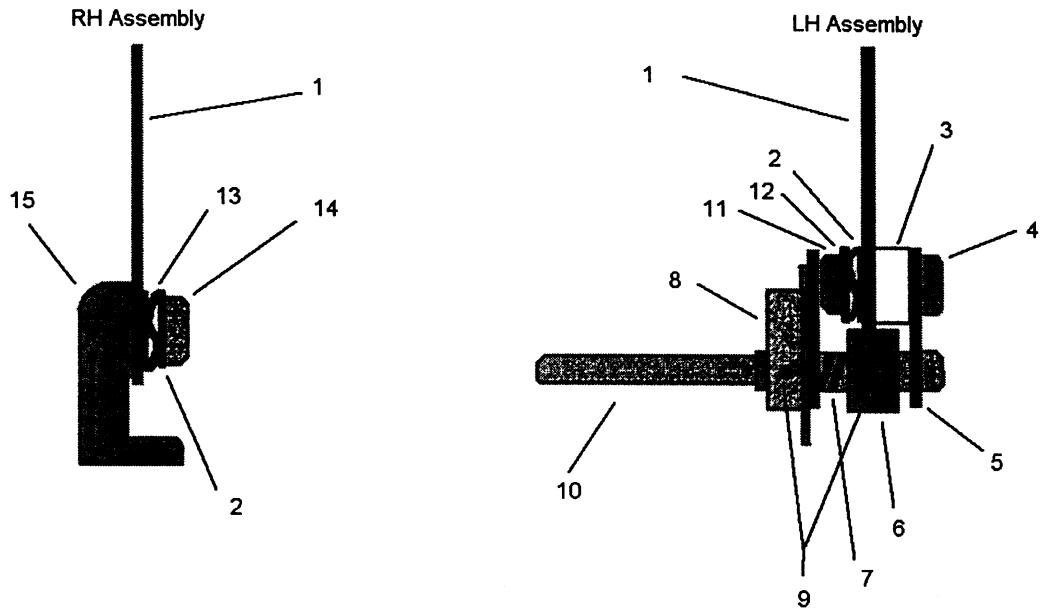

410KM/450KM3

FIGURE 8.5

<i>ITEM</i>	<i>P/N</i>	<i>DESCRIPTION</i>	<i>QUANTITY</i>
1	1103412	Yoke	2
2	1953519	Thrust bearing	2
3	1953520	Thrust bearing (450KM only)	1
4	1951959	Screw 3/8-24 (450KM only)	1
5	1154284	Bearing bracket, LH (450KM only)	1
6	1103410	Cam (450KM only)	1
7	1101430	Spring (450KM only)	1
8	1131102	Index spring (450KM only)	1
9	1929203	Pin, spring (450KM only)	2
10	1106998	Shaft, binding adjustment (450KM only)	1
11	1931426	Locknut 3/8-24 (450KM only)	1
12	1925113	Flat washer	2
13	1926507	Spring washer 3/8	2
14	1932301	Locknut 3/8-24	2
15	1152030	Actuator bracket (410KM both LH & RH, 450KM RH only)	2/1
•	1907400	Actuator bracket screw 10-32 x 1 1/4" (NOT SHOWN)	4

• Indicates not shown