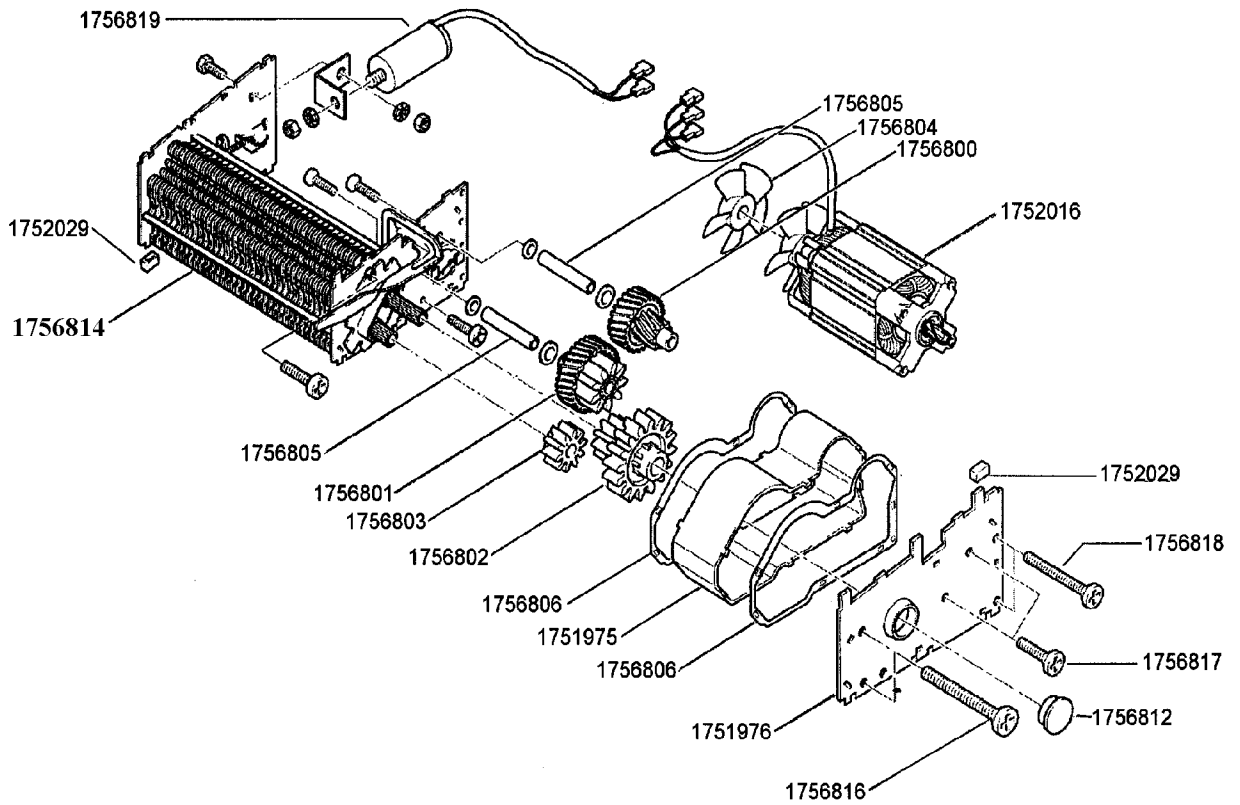

3270M-1 PARTS LIST

GBC IS AN ACCO BRANDS COMPANY

3270M PARTS LIST

3270M PARTS LIST

3270M PARTS LIST

3270M PARTS LIST

				QTY	
*	1752728		Cabinet Door	1	1
4	1752002		Cabinet Complete	1	1
3	1760042		Magnet	1	1
2	1752134		Castor	4	4
1	1752006		Bag Rim	1	1
ITEM	PRT NO.	REF. NO.	DESCRIPTION	115V	230V