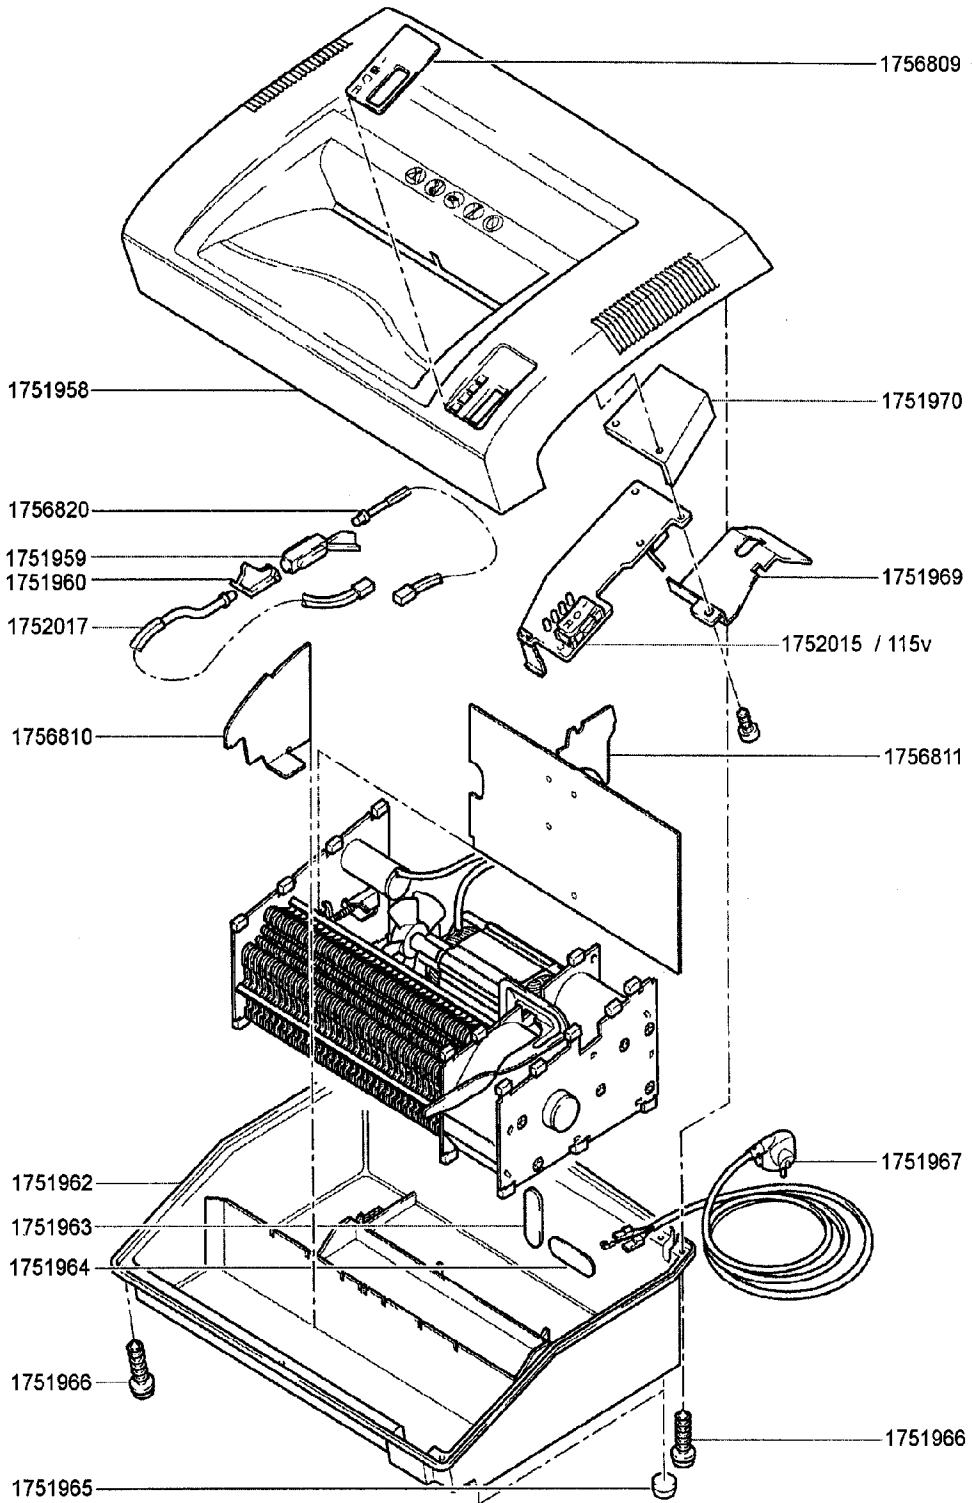

3270M-1 PARTS LIST

GBC IS AN ACCO BRANDS COMPANY

3270M PARTS LIST

3270M PARTS LIST

3270M PARTS LIST

3270M PARTS LIST

				QTY	
*	1752728		Cabinet Door	1	1
4	1752002		Cabinet Complete	1	1
3	1760042		Magnet	1	1
2	1752134		Castor	4	4
1	1752006		Bag Rim	1	1
ITEM	PRT NO.	REF. NO.	DESCRIPTION	115V	230V