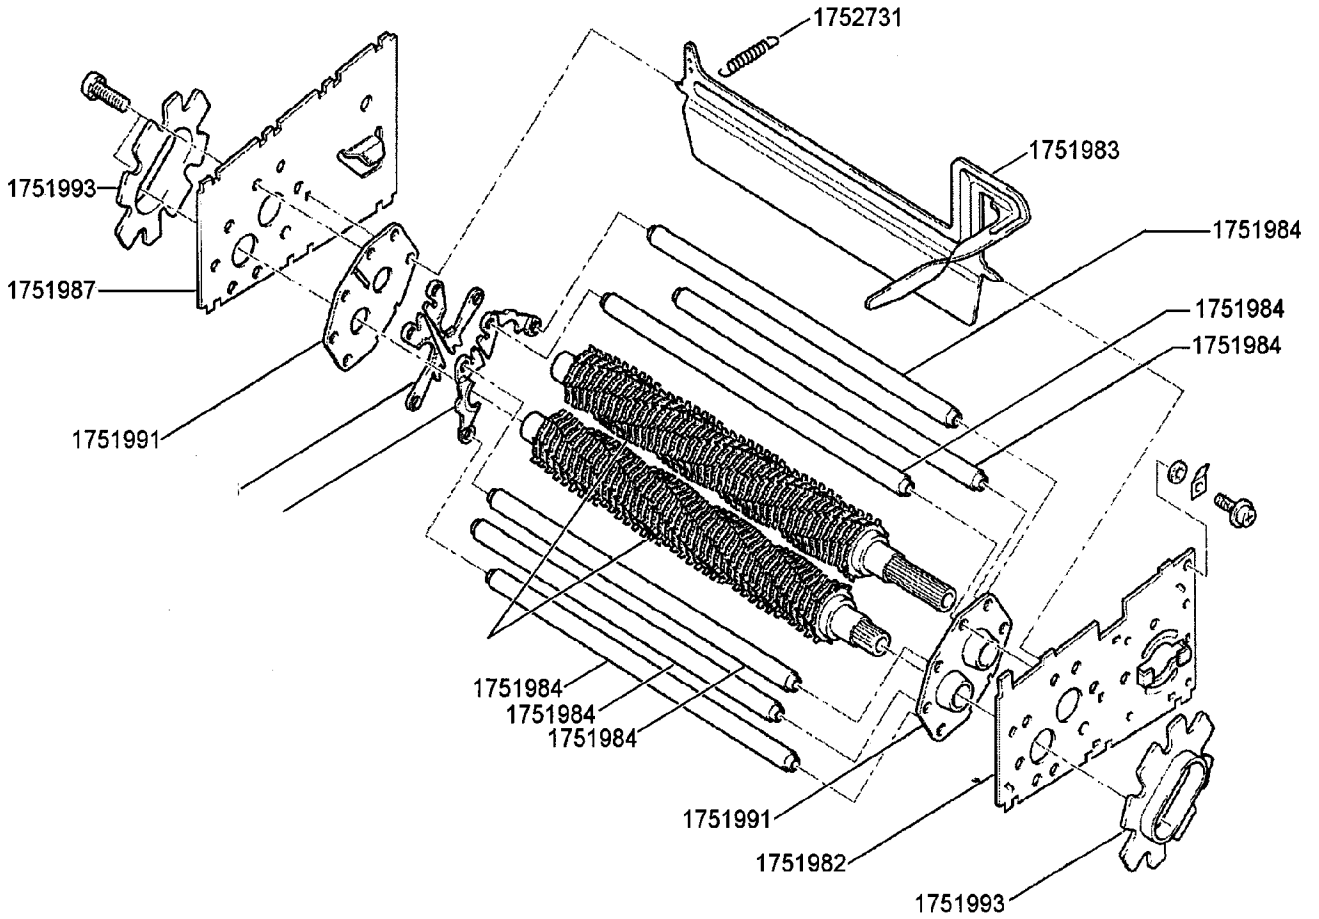

3270M-1 PARTS LIST

GBC IS AN ACCO BRANDS COMPANY

3270M PARTS LIST

3270M PARTS LIST

3270M PARTS LIST

3270M PARTS LIST

				QTY	
*	1752728		Cabinet Door	1	1
4	1752002		Cabinet Complete	1	1
3	1760042		Magnet	1	1
2	1752134		Castor	4	4
1	1752006		Bag Rim	1	1
ITEM	PRT NO.	REF. NO.	DESCRIPTION	115V	230V