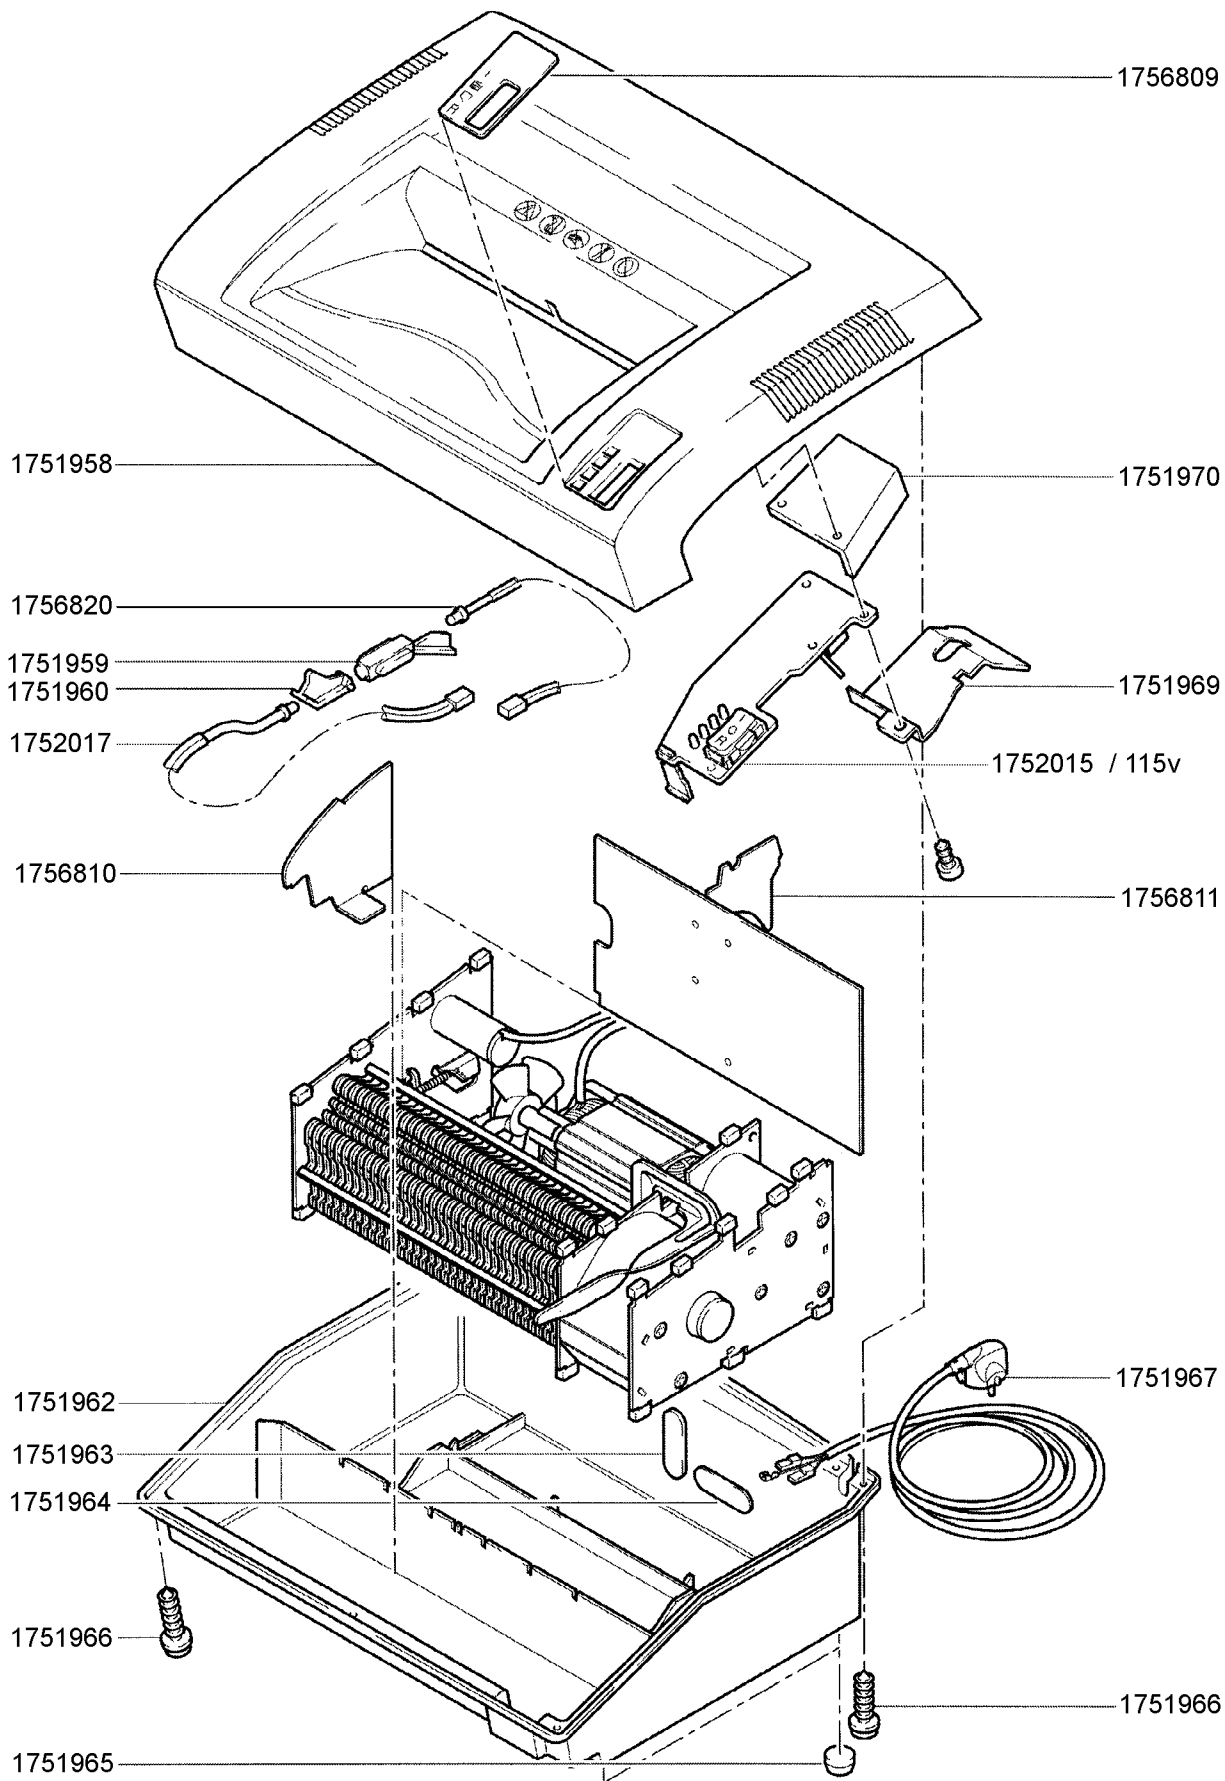

3260X-1 PARTS LIST

GBC IS AN ACCO BRANDS COMPANY

1722870 - WAVY WASHER