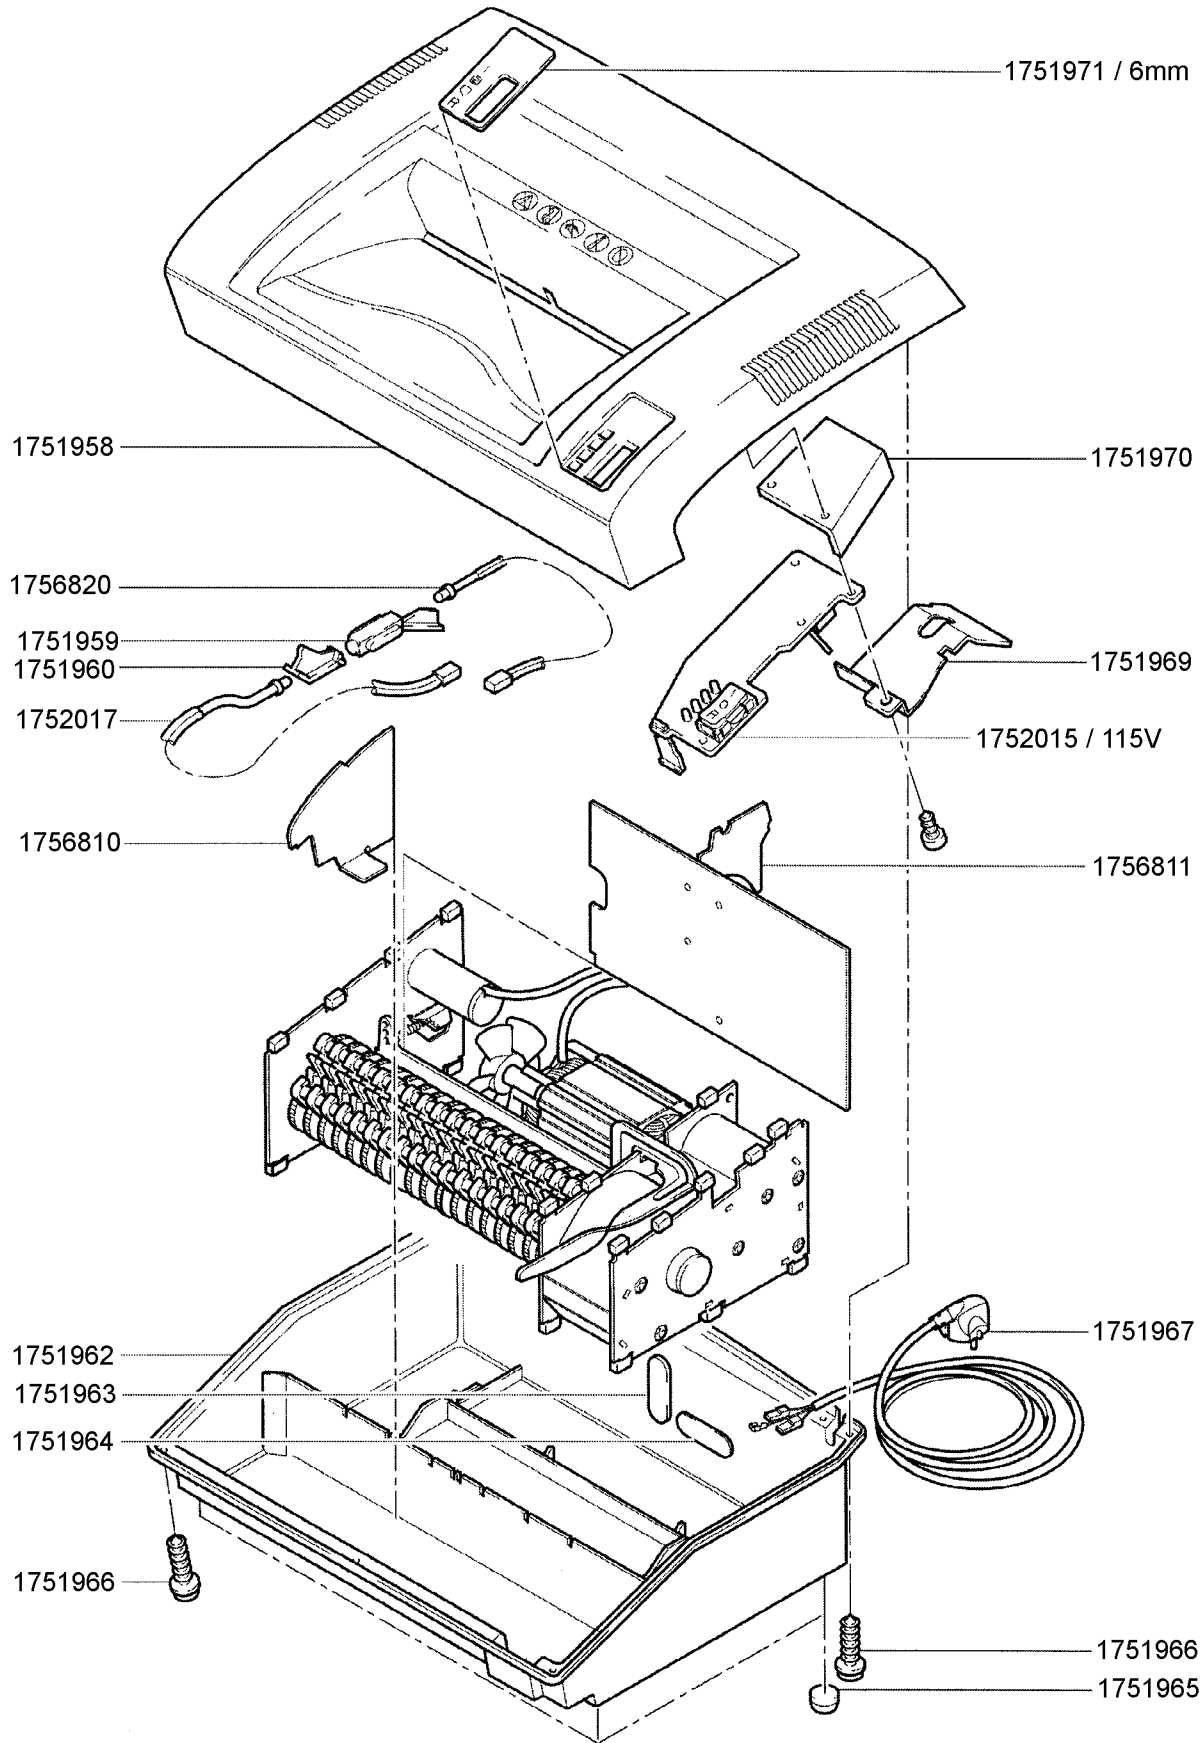

# 3220S-1 PARTS LIST

GBC IS AN ACCO BRANDS COMPANY

1722870 - WAVY WASHER