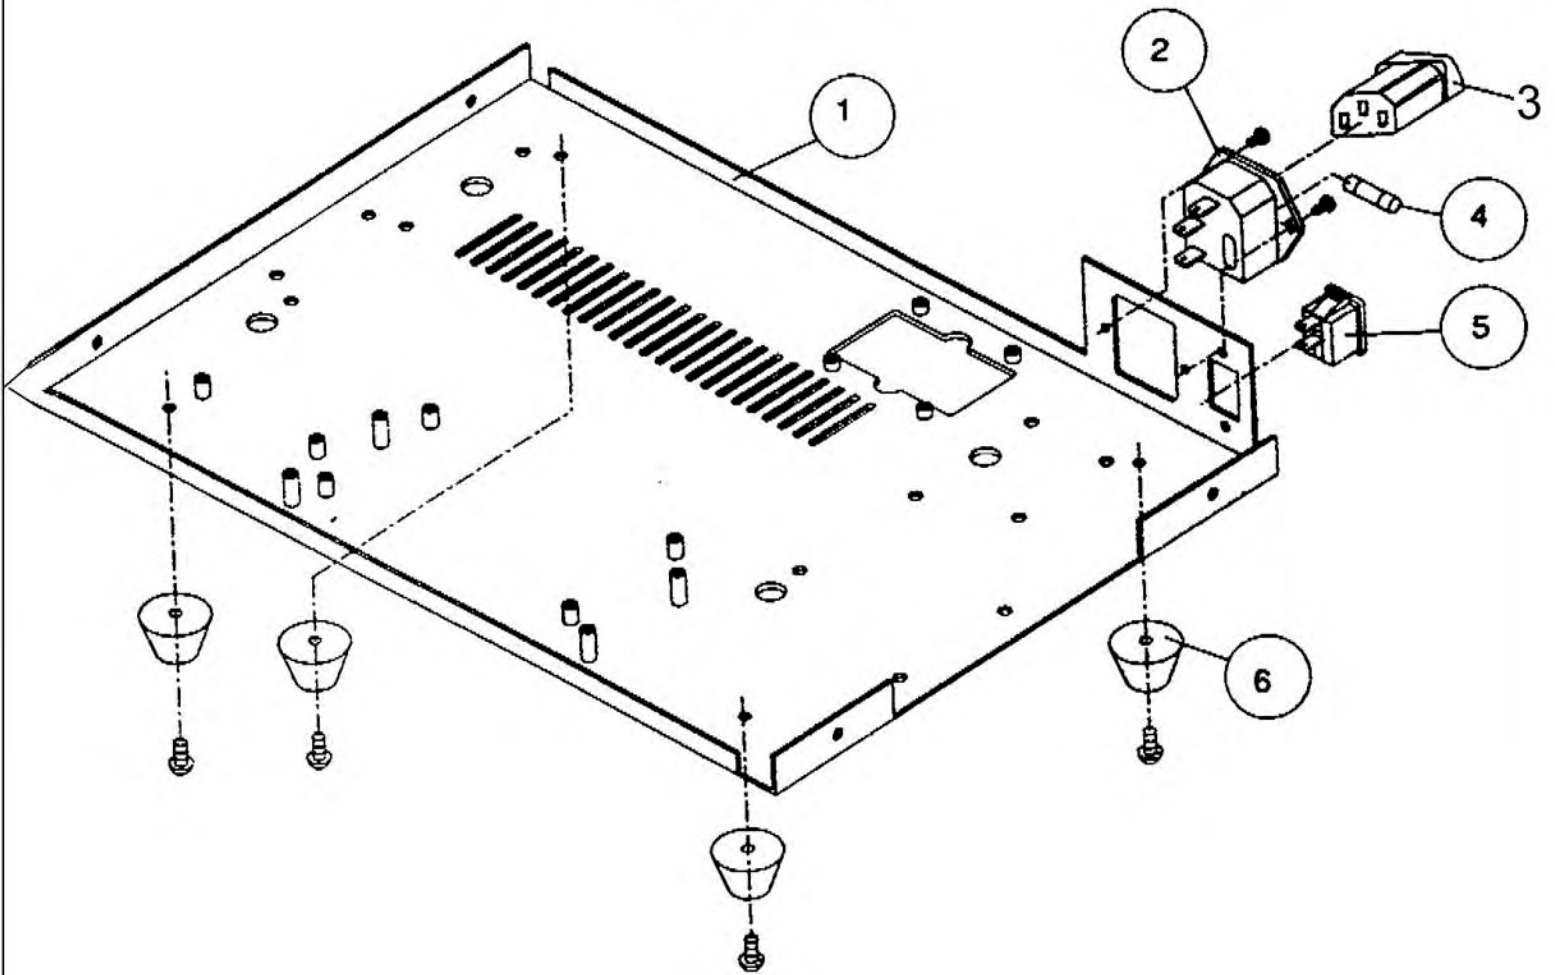

2070 & 2130 PARTS LIST

GBC IS AN ACCO BRANDS COMPANY

GBC.2070/2130
PREMIER SERIES™

PARTS LIST

8.0 PARTS

Figure 8.1

ITEM NO.	PART NO.	DESCRIPTION	QTY.
1	1700512	EXIT TABLE (2130)	1
1	1700513	EXIT TABLE (2070)	1
2	1700514	REAR TABLE (2130)	1
2	1700515	REAR TABLE (2070)	1
3	1700516	TRANSFORMER (115V)	1

8.0 PARTS

Figure 8.2

ITEM NO.	PART NO.	DESCRIPTION	QTY.
1	1700517	UPPER HOUSING (2130)	1
1	1700518	UPPER HOUSING (2070)	1
2	1700519	TOP COVER ASS'Y (2130)	1
2	1700529	TOP COVER ASS'Y (2070)	1
3	1700532	CONTROL PANEL ASS'Y	1
4	1700533	CONTROL PANEL PC BOARD	1

8.0 PARTS

Figure 8.3

ITEM NO.	PART NO.	DESCRIPTION	QTY.
1	1700534	BASE (2130)	1
1	1700535	BASE (2070)	1
2	1700536	RECEPTACLE	1
3	1700649	POWER CORD (115V)	1
4	1700672	FUSE 6.3 AMP (2130)	1
4	1700673	FUSE 3.15 AMP (2070)	1
5	1700678	POWER SWITCH	1
6	1700683	RUBBER FOOT	4

8.0 PARTS

Figure 8.4

ITEM NO.	PART NO.	DESCRIPTION	QTY.
1	1700537	MAIN PC BOARD	1
2	1700538	SIDE PANEL, LEFT	1
3	1700539	SIDE PANEL, RIGHT	1

8.0 PARTS

Figure 8.5

ITEM NO.	PART NO.	DESCRIPTION	QTY.
1	1700542	HEATER PLATEN SPRING	2
2	1700643	UPPER HEATER PLATEN (2130)	1
2	1700644	UPPER HEATER PLATEN (2070)	1
3	1700545	HEATER SPACER	2
4	1700546	LOWER HTR PLATEN/W TCPL (2130)	1
4	1700646	LOWER HTR PLATEN/W TCPL (2070)	1