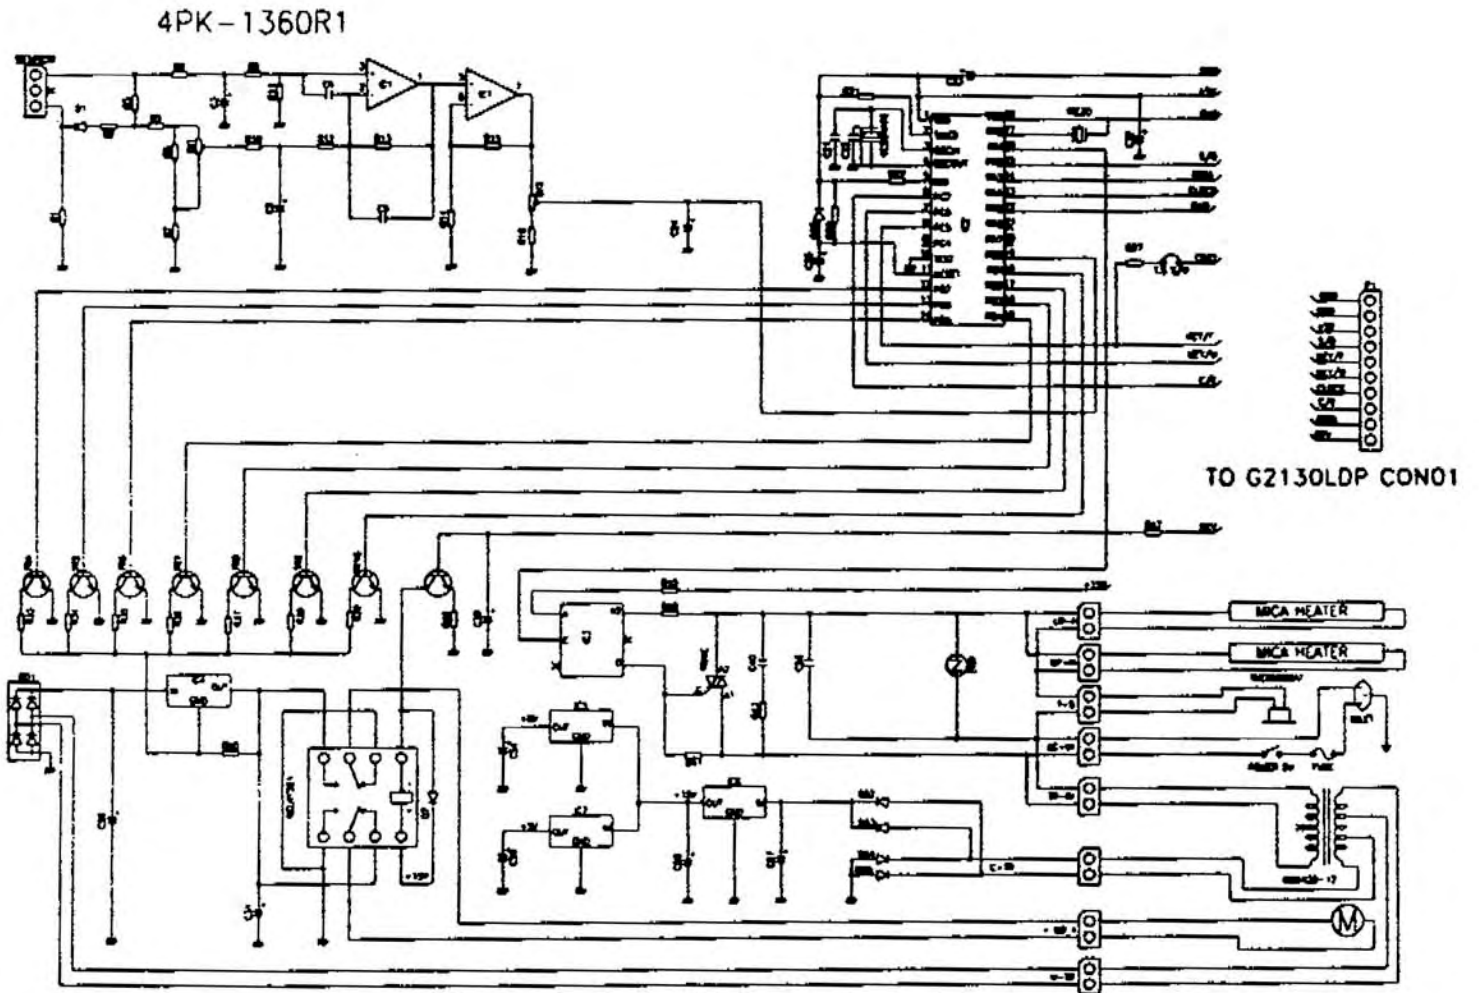

5.0 TROUBLESHOOTING
5.1 SCHEMATIC DIAGRAM 115V