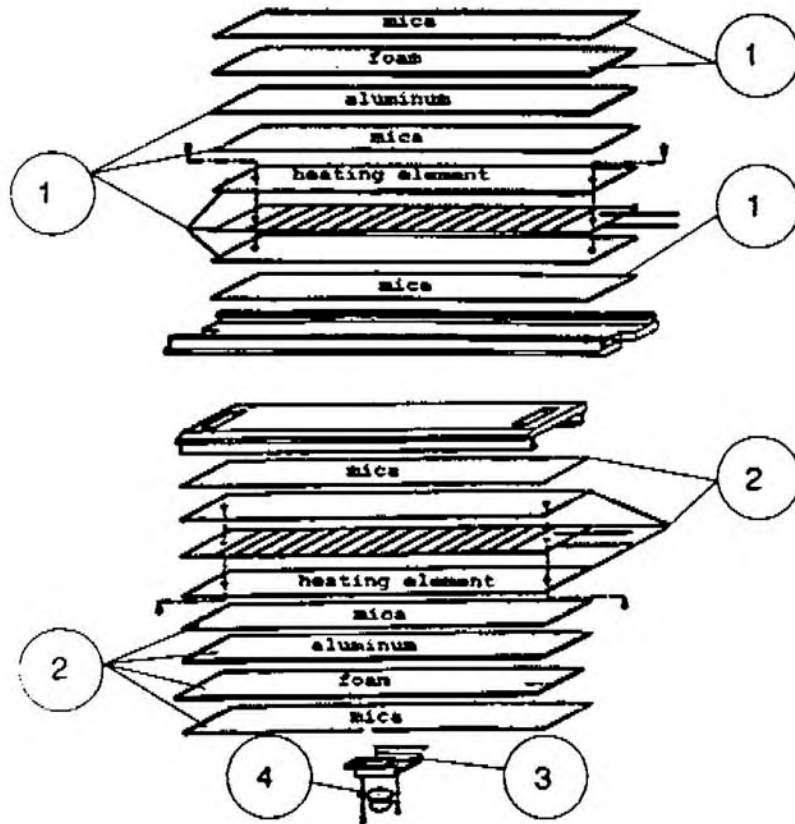

8.0 PARTS

Figure 8.8

ITEM NO.	PART NO.	DESCRIPTION	QTY.
1	1700643	UPPER HEATER SET (2130)	1
1	1700644	UPPER HEATER SET (2070)	1
2	1700645	LOWER HEATER SET (2130)	1
2	1700646	LOWER HEATER SET (2070)	1
3	1700603	BRKT, TEMP LIMITING THERMOSTAT	1
4	1700604	TEMP LIMITING THERMOSTAT	1