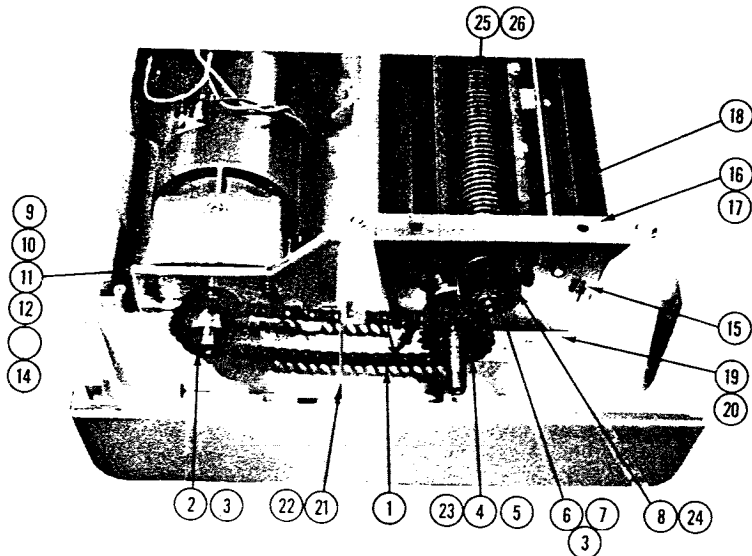

FIGURE 8.1

INDEX NUMBER	PART NUMBER	DESCRIPTION	QUANTITY		
			1236SE	1636SE	1666S
1	1146786	TOP SHIELD	1		
1	7500832	TOP SHIELD		1	1
2	1926801	NUT (KEPS)	2	2	2
3	1146748	TOP COVER	1		
3	7500830	TOP COVER		1	1
4	7500510	COVER DECAL	1		
4	7500710	COVER DECAL		1	
4	7500834	COVER DECAL			1
5	1146749	BOTTOM COVER	1		
5	7500831	BOTTOM COVER		1	1
6	1120322	RUBBER FOOT	4	4	4
7	1900537	SCREW, 1/4-20 X 1-3/4" LONG	4	4	4
8	1146769	SCREW W/ PLASTIC WASHER	4	4	4

FIGURE 8.2

INDEX NUMBER	PART NUMBER	DESCRIPTION	QUANTITY		
			1236SE	1636SE	1666S
1	1146743	MOTOR	1	1	1
2	1139323	RELAY	1	1	1
3	1146902	CAPACITOR	1	1	1
4	1100027	POWER CORD	1		
4	6200003	POWER CORD		1	1
5	1952414	STRAIN RELIEF	1	1	1
6	7500833	CONTROL LABEL	1	1	1
7	1146744	CONTROL SWITCH	1	1	1
8	1146767	SWITCH BRACKET	1	1	1
9	1903030	SCREW, SW MOUNTING #6-32 X 1/2"	3	3	3
10	1925007	WASHER	3	3	3
11	1907813	SCREW, RELAY MOUNTING #8-32x1/4	1	1	1
12	1145984	POWER BRACKET	1	1	1
13	1911105	SCREW #8-32 X 1/4"	7	7	7
14	1925903	LOCKWASHER	3	3	3
15	1903205	SCREW, CUTTING HD 5/16-18 X 3/4"	4	4	4
16	1931012	CLAMP, CAPACITOR	1	1	1
17	1902804	SCREW #8-32 X 3/8"	1	1	1
18	1926802	NUT #8-32	1	1	1