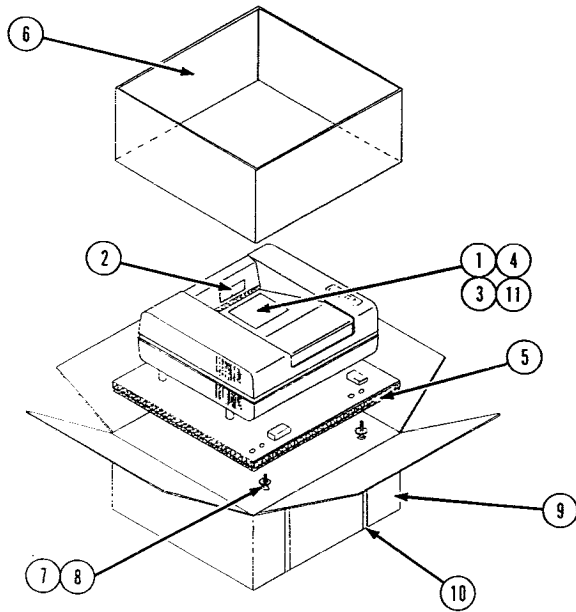

FIGURE 8.4

INDEX NUMBER	PART NUMBER	DESCRIPTION	QUANTITY		
			1236SE	1636SE	1666S
1	1145922	FRONT STRIPPER	2		
1	1145926	FRONT STRIPPER		2	2
2	1145921	BACK STRIPPER	2		
2	1145925	BACK STRIPPER		2	2
3	1145882	STRIPPER SUPPORT BAR	4		
3	1145927	STRIPPER SUPPORT BAR		4	2
4	1145995	PAPER GUIDE (FOLDING BLOCK)	2	2	2
5	1902855	SCREW, FRT STRIPPER #10-32 X 1 3/4"	2	2	2
6	1146790	FRONT DEFLECTOR	1		
6	7500835	FRONT DEFLECTOR		1	1
7	1903033	SCREW, REAR STRIPPER #10-32 X 7/8"	10	10	10
8	1925009	FLAT WASHER #10	14	14	14
9	1926803	NUT #10-32	12	12	12
10	1900512	SCREW, SOCKET HEAD 1/4-20 X 1/2"	12	12	12
11	1926002	SPRING WASHER	12	12	12
12	1145402	FLAP	1		
12	1145405	FLAP		1	1
13	1902804	SCREW #8-32 X 3/8"	4	4	4
14	1145973	FLAP SHAFT	1		
14	1145974	FLAP SHAFT		1	1

FIGURE 8.4 (continued)

INDEX NUMBER	PART NUMBER	DESCRIPTION	QUANTITY		
			1236SE	1636SE	1666S
15	1145908	FLAP STOP SHAFT	1		
15	1145909	FLAP STOP SHAFT		1	1
16	1963701	"O" RING	2	2	2
17	1145919	LEFT SIDE PLATE	1	1	1
18	1145975	FLAP SWITCH ACTUATOR	1	1	1
19	1131147	FLAP SWITCH	1	1	1
20	1902940	SCREW, #4-40 X 1/2"	4	4	4
21	1146539	INSULATOR	1	1	1
22	1139322	REVERSE SWITCH	1	1	1
23	1145694	STANDOFF	2	2	2
24	1131146	ACTUATOR, REVERSE SWITCH	1	1	1
25	1900556	SCREW, ACTUATOR #10-32 X 5/16"	1	1	1
26	1145230	BAG ROD	2		
26	7500636	BAG ROD		2	2
27	1145231	SPRING	2	2	2
28	1930508	RETAINER RING	2	2	2
29	1145247	PLASTIC CAP	2	2	2