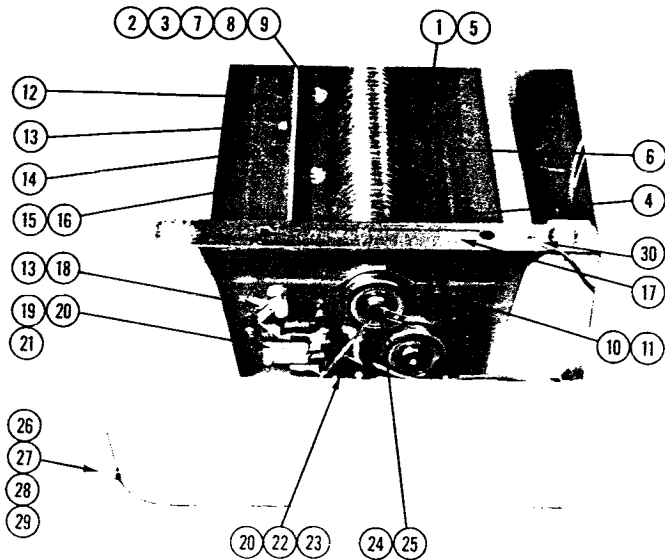

FIGURE 8.2

INDEX NUMBER	PART NUMBER	DESCRIPTION	QUANTITY		
			1236SE	1636SE	1666S
1	1146743	MOTOR	1	1	1
2	1139323	RELAY	1	1	1
3	1146902	CAPACITOR	1	1	1
4	1100027	POWER CORD	1		
4	6200003	POWER CORD		1	1
5	1952414	STRAIN RELIEF	1	1	1
6	7500833	CONTROL LABEL	1	1	1
7	1146744	CONTROL SWITCH	1	1	1
8	1146767	SWITCH BRACKET	1	1	1
9	1903030	SCREW, SW MOUNTING #6-32 X 1/2"	3	3	3
10	1925007	WASHER	3	3	3
11	1907813	SCREW, RELAY MOUNTING #8-32x1/4	1	1	1
12	1145984	POWER BRACKET	1	1	1
13	1911105	SCREW #8-32 X 1/4"	7	7	7
14	1925903	LOCKWASHER	3	3	3
15	1903205	SCREW, CUTTING HD 5/16-18 X 3/4"	4	4	4
16	1931012	CLAMP, CAPACITOR	1	1	1
17	1902804	SCREW #8-32 X 3/8"	1	1	1
18	1926802	NUT #8-32	1	1	1

FIGURE 8.3

INDEX NUMBER	PART NUMBER	DESCRIPTION	QUANTITY		
			1236SE	1636SE	1666S
1	1146776	CHAIN	1		
1	1146777	CHAIN		1	1
2	1146781	SPROCKET 18 TOOTH	1	1	1
3	1852807	KEY 3/16" X 1/2"	3	3	3
4	1146780	SPROCKET 18 TOOTH	1		
4	1146782	SPROCKET 12 TOOTH		1	1
5	1852817	KEY 3/16" X 3/8"	1	1	1
6	1145930	LOCKNUT	1	1	1
7	1145931	LOCKWASHER	1	1	1
8	1145928	SPACER, CUTTER	2	2	2
9	1146901	SUPPORT PLATE	2	2	2
10	1900519	SUPPORT SCREW 1/4-20 X 1"	2	2	2
11	1931322	U NUT 5/16"	2	2	2
12	1951956	SCREW, MOTOR MNTG 5/16-18x1 3/4"	4	4	4
13	1926004	SPRING WASHER	4	4	4
14	1925025	FLAT WASHER	4	4	4
15	1931606	RETAINING RING	1	1	1
16	1145920	RIGHT SIDE PLATE	1	1	1
17	1145180	BEARING, CUTTER SHAFT	4	4	4
18	1145929	RETAINER PLATE, BEARING (NOT SHOWN)	1	1	1
19	1145799	SPACER GUARD	1		
19	1145798	SPACER GUARD		1	1
20	1907809	SCREW, SPACER GUARD #10-32 X 3/8"	4	4	4
21	1145754	SWITCH BRACKET	1	1	1
22	1911106	SCREW, SWITCH BRACKET #8-32 X 3/8"	2	2	2
23	1931605	GRIP RING 5/8"	1	1	1
24	1145976	GEAR, CUTTER	2	2	2
25	1145878	UPPER CUTTER	1		
25	1145895	UPPER CUTTER		1	1
26	1146909	LOWER CUTTER	1		
26	1146910	LOWER CUTTER		1	1