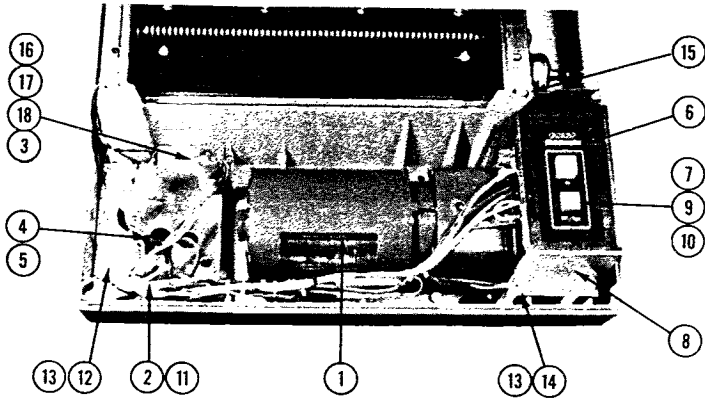

FIGURE 8.1

INDEX NUMBER	PART NUMBER	DESCRIPTION	QUANTITY		
			1236SE	1636SE	1666S
1	1146786	TOP SHIELD	1		
1	7500832	TOP SHIELD		1	1
2	1926801	NUT (KEPS)	2	2	2
3	1146748	TOP COVER	1		
3	7500830	TOP COVER		1	1
4	7500510	COVER DECAL	1		
4	7500710	COVER DECAL		1	
4	7500834	COVER DECAL			1
5	1146749	BOTTOM COVER	1		
5	7500831	BOTTOM COVER		1	1
6	1120322	RUBBER FOOT	4	4	4
7	1900537	SCREW, 1/4-20 X 1-3/4" LONG	4	4	4
8	1146769	SCREW W/ PLASTIC WASHER	4	4	4

FIGURE 8.2

INDEX NUMBER	PART NUMBER	DESCRIPTION	QUANTITY		
			1236SE	1636SE	1666S
1	1146743	MOTOR	1	1	1
2	1139323	RELAY	1	1	1
3	1146902	CAPACITOR	1	1	1
4	1100027	POWER CORD	1		
4	6200003	POWER CORD		1	1
5	1952414	STRAIN RELIEF	1	1	1
6	7500833	CONTROL LABEL	1	1	1
7	1146744	CONTROL SWITCH	1	1	1
8	1146767	SWITCH BRACKET	1	1	1
9	1903030	SCREW, SW MOUNTING #6-32 X 1/2"	3	3	3
10	1925007	WASHER	3	3	3
11	1907813	SCREW, RELAY MOUNTING #8-32x1/4	1	1	1
12	1145984	POWER BRACKET	1	1	1
13	1911105	SCREW #8-32 X 1/4"	7	7	7
14	1925903	LOCKWASHER	3	3	3
15	1903205	SCREW, CUTTING HD 5/16-18 X 3/4"	4	4	4
16	1931012	CLAMP, CAPACITOR	1	1	1
17	1902804	SCREW #8-32 X 3/8"	1	1	1
18	1926802	NUT #8-32	1	1	1