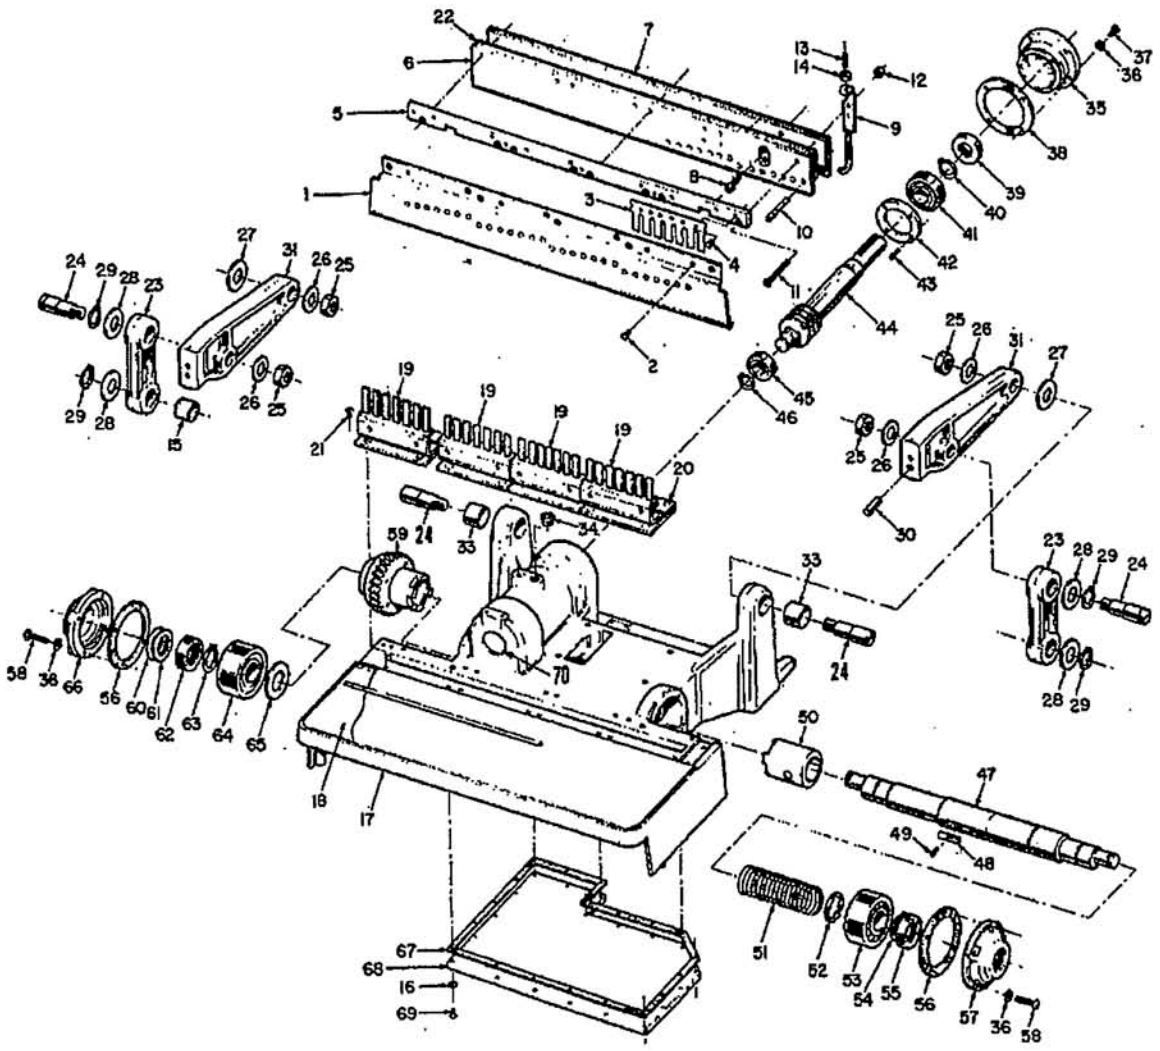

Figure 3: 111 - PM / 112 - PM Electric Punch

ITEM	P/N	DESCRIPTION	QTY	
			111PM	112PM
1	OBSOLETE	Cover, pressure bar	1	1
2	1911105	Screw, 8-32 x 1/4	4	4
3	1100131	Spring, punch pin	4	4
4	1902508	Screw, 8-32 x 1/4	8	8
5	1103797	Spacer, pressure bar front	2	2
6	1103716	Pressure bar, front	1	1
7	1103714	Pressure bar, rear	1	1
8	1964504	Screw, 5/16 - 18 x 1	2	2
9	1103718	Stripping lever	8	8
10	1103734	Punch pin	28	28
11	1900609	Screw, 10-32 x 1-1/4	8	8
12	1926803	Nut, 10-32	8	8
13	1900041	Screw, 10-32 x 1/2	8	8
14	1926702	Nut, 10-32	8	8
15	N/A	ORDER ITEM 23		
16	1925002	Washer, #10	19	19
17	7701640	Base	1	1
18	OBSOLETE	Table laminate	1	1
19	1152027	Die	4	4
20	1902824	Screw, 10-32 x 5/8	8	8
21	1902601	Screw, 10-32 x 3/8	8	8
22	1103715	Spacer, pressure bar	3	3
23	7703231	Connecting rod w/ bronze bearing	2	2
24	6210037	Wrist pin	4	4
25	1926612	Nut, 1/2 - 20	4	4
26	1925808	Lockwasher, 1/2	4	4
27	1100024	Washer, thrust	2	2
28	1925116	Washer, steel	4	4
29	1930507	Retaining ring	4	4
30	1954111	Dowel pin, 3/8 x 1 - 1/4	2	2
31	1103727	Arm, pressure bar	2	2
32	N/A			
33	1952224	Bushing, pivot pin	2	2
34	1118930	Vent assembly	1	1
35	1100080	Retainer, bearing	1	1
36	1911107	Washer, seat #10	12	12
37	1902905	Screw, 10-32 x 3/4	4	4
38	1100082	Gasket, bearing retainer	1	1
39	1100081	Seal, oil	1	1
40	1930503	Retaining ring	1	1
41	1100210	Bearing	1	1
42	1100209	Clamp, bearing	1	1
43	1900532	Screw, 6-32 x 1/4	4	4
44	1100984	Worm shaft	1	1
45	1100079	Bearing	1	1
46	1930502	Retaining ring	1	1
47	1100055	Crankshaft	1	1
48	1100065	Key, clutch jaw	1	1
49	1900501	Screw, 4-40 x 3/8	1	1
50	1100064	Clutch jaw	1	1
51	1100066	Spring, clutch	1	1
52	1930506	Retaining ring	1	1
53	1100056	Bearing	1	1
54	1930504	Retaining ring	1	1
55	1101299	Oil seal	2	2
56	1132120	Gasket, bearing cap	2	2
57	1132121	Bearing cap, RH	1	1
58	1902908	Screw, 10-32 x 7/8	8	8
59	1100244	Worm gear	1	1
60	1926202	Washer, shim .010 (use as many as necessary for a tight fit)		
61	1926201	Washer, shim .005 (use as many as necessary for a tight fit)		
62	1101299	Seal, oil	1	1