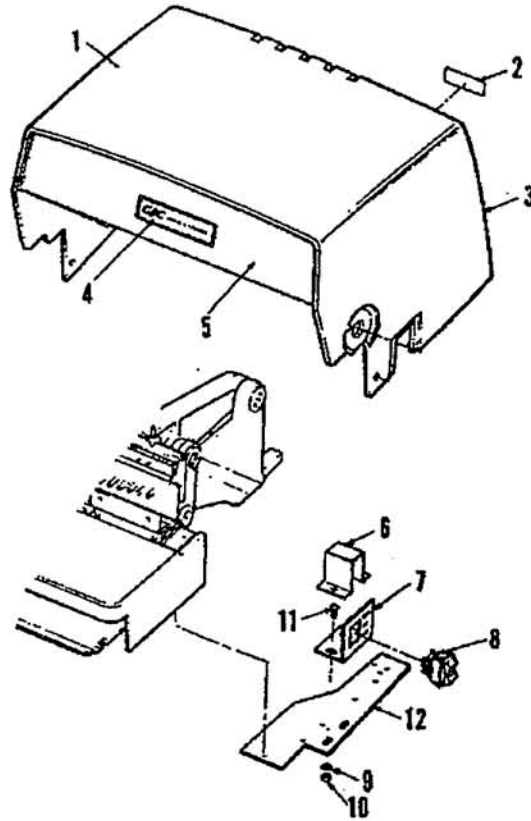

FIGURE 2: Cover Replacement

ITEM	P/N	DESCRIPTION	QTY	
			111PM	112PM
1	OBSOLETE	Cover assembly	1	1
2	OBSOLETE	Label, caution	1	1
3	OBSOLETE	Cover	1	1
4	OBSOLETE	Plate, logo	1	1
5	OBSOLETE	Panel, decorative	1	1
6	1128209	Guard, control switch	1	1
7	1128204	Bracket, control switch	1	1
8	1128741	Switch, control	1	1
9	1925806	Lockwasher, #8	2	2
10	1926802	Nut w/washer, 8-32	2	2
11	1911131	Screw, 8-32 x 3/8"	2	2
12	1107247	Cover, switch protective	2	2