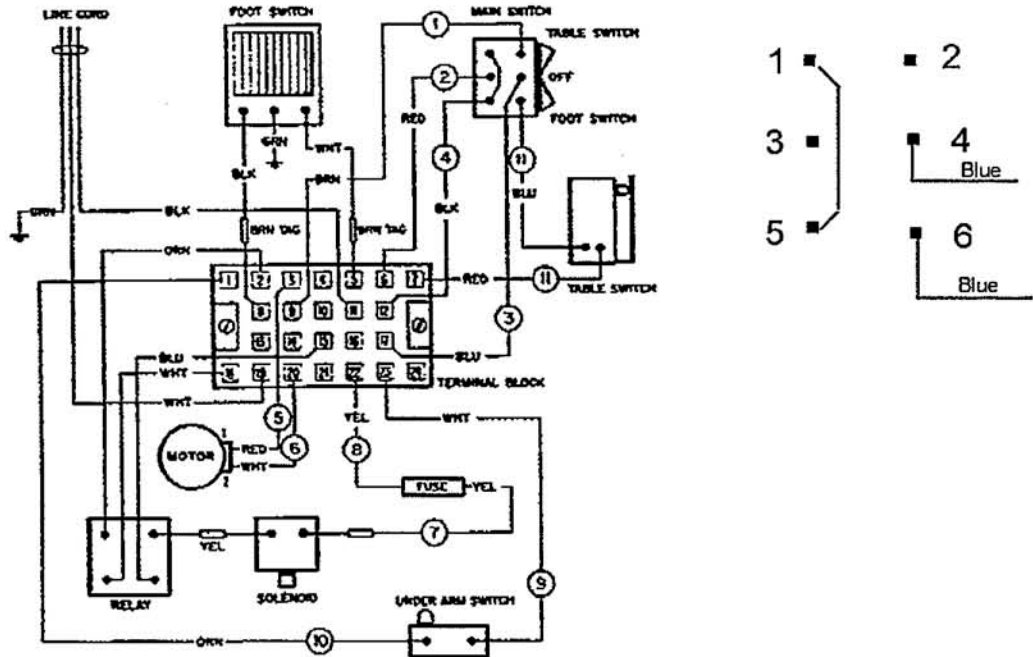

FIGURE 4: Solenoid and Link Replacement

INDEX NO.	PART NO.	PART NAME	QUANTITY	
			111-PM	112-PM
1	1118833	Solenoid and link assembly.	1	
	1118832	● Solenoid, 115V.	1	
	1118831	● Link, solenoid.	1	
	1118830	● Shaft, solenoid link.	1	
	1930518	● Ring, retaining	2	
1	1128128	Solenoid and link assembly.		1
	1128136	● Solenoid, 230V.		1
	1118831	● Link, solenoid.		1
	1118830	● Shaft, solenoid link.		1
	1930518	● Ring, retaining		2
---	1128203	Solenoid latching retrofit kit.	1	1
2	1128201	● Bracket, solenoid mounting.	2	2
3	1128202	● Shaft	1	1
4	1930518	● Ring, retaining	2	2

FIGURE 5: Electrical Schematic Diagram

FIGURE 6: Electrical Wiring Diagram

TB# REFERS TO THE PIN NUMBER IN THE TERMINAL BLOCK

111PM (ASSY# 1103701, GREEN & GRAY MODELS)

TB# REFERS TO THE PIN NUMBER IN THE TERMINAL BLOCK