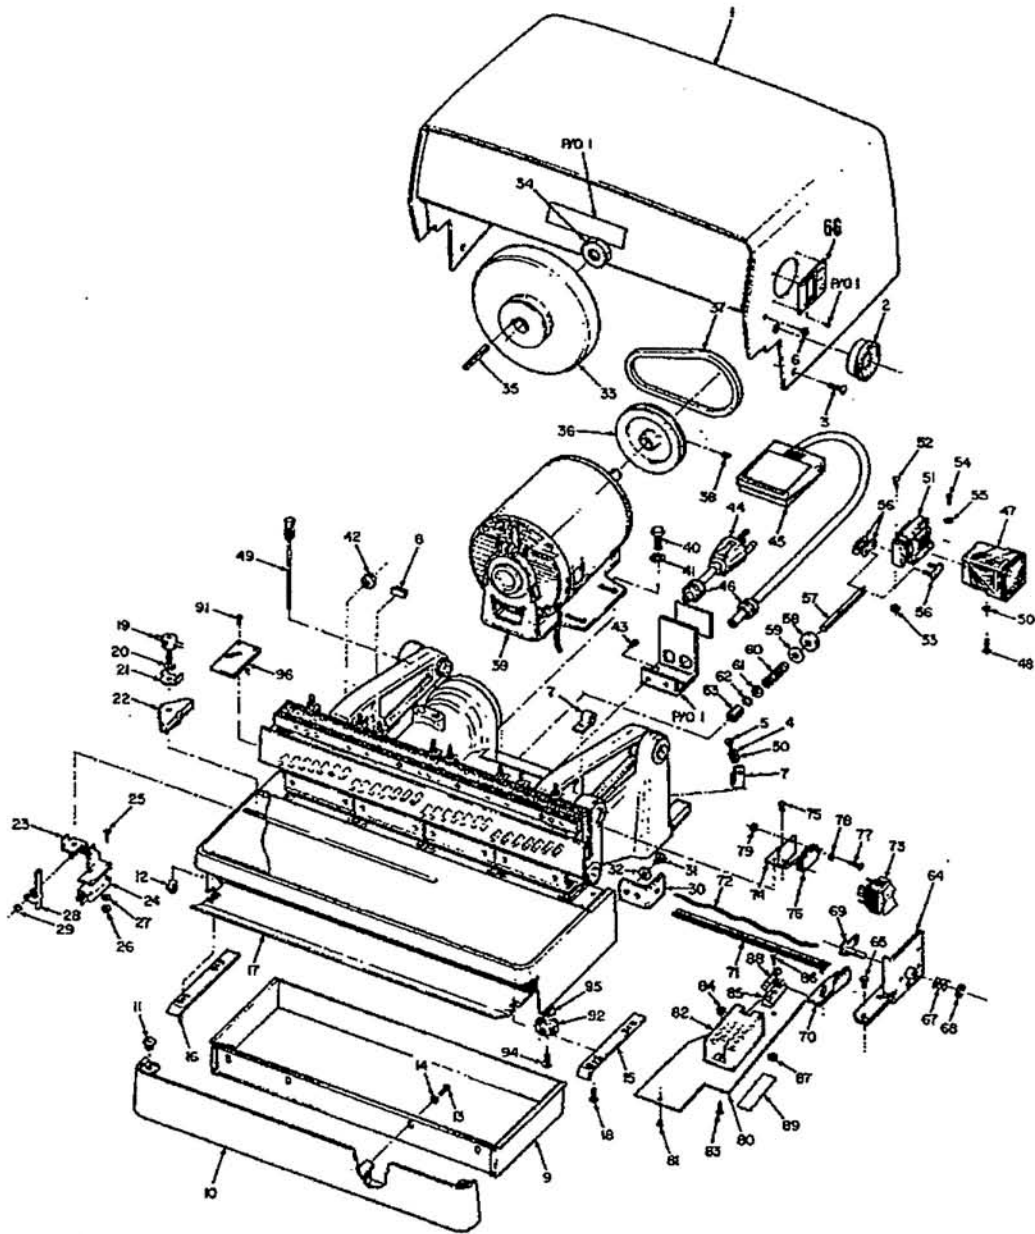

111 & 112 PM Parts List

GBC IS AN ACCO BRANDS COMPANY

FIGURE 1:111-PM /112- PM Electric Punch

ITEM	P/N	DESCRIPTION	QTY	
			111PM	112PM
2	OBSOLETE	<i>Knob, backgauge</i>	1	1
3	1903111	Screw, ¼ - 20 x 5/8	4	4
4	1925802	Lockwasher, #6	1	1
5	1911116	Screw, 6-32 x 3/8	1	1
6	1929601	Indicator, plastic	1	1
7	1931001	Clamp, cable	2	2
8	1931041	Clamp, cable	1	1
9	OBSOLETE	<i>Chip drawer</i>	1	1
10	OBSOLETE	<i>Drawer front</i>	1	1
11	OBSOLETE	<i>Drawer catch</i>	2	2
12	1100123	Catch, bullet	2	2
13	1902904	Screw, 10-32 x 3/8	4	4
14	1925803	Lockwasher, #10	4	4
15	1100122	Drawer guide, RH	1	1
16	1100150	Drawer guide, LH	1	1
17	1101379	Shield	1	1
18	1907904	Screw, 10-32 x 3/8	4	4
19	1103616	Screw assembly, paper guide	1	1
20	1953503	Washer, paper guide	1	1
21	1101381	Clamp, locking	1	1
22	OBSOLETE	<i>Guide assembly, paper</i>	1	1
23	1107220	Bracket assembly, table switch	1	1
24	1131973	Switch, table	1	1
25	1902841	Screw, 2-56 x ¼	2	2
26	1926714	Nut, 2-56	2	2
27	1925805	Lockwasher, #2	2	2
28	1103610	Lever, table switch	1	1
29	1931603	Grip ring	1	1
30	1103707	Bracket, cover mounting	2	2
31	1902807	Screw, ¼ - 20 x ¼	4	4
32	1925804	Lockwasher, ¼	4	4
33	1100963	Flywheel	1	1
34	1103767	Nut, 5/8 - 18 LH	1	1
35	1100178	Key, flywheel	1	1
36	1107242	Pulley	1	1
37	1100195	V belt	1	1
38	1900011	Set screw, 5/16 - 18 x 5/16	2	2
39	1118839	Motor 115V	1	N/A
	1100190	Motor 230V	N/A	1
40	1951901	Screw, 5/16 - 18 x ¼	4	4
41	1925902	Lockwasher, 5/16	4	4
42	1954008	Grommet	1	1
43	1907902	Screw, 6-32 x 3/8	2	2
44	1128157	115V Power cord	1	N/A
	1119138	230V Power cord	N/A	1
*45	1101896	Footswitch, 115V	1	1
46	1952401	Strain relief	2	2
47	1103754	Relay 115V	1	N/A
	1103776	Relay 230V	N/A	1
48	1911110	Screw, 6-32 x 5/8	1	1
49	1100067	Dipstick	1	1
50	1925007	Washer, #6	2	2
51	OBSOLETE	Solenoid assembly	1	1
52	1900523	Screw, 10-32 x 5/8	2	2
53	1927702	Nut, 10-32	2	2
54	1907906	Screw, 8-32 x 3/8	2	2
55	1925806	Lockwasher, #8	2	2
56	1118831	Link assembly	1	1
* 45	1128156	Footswitch 230 V	1	1