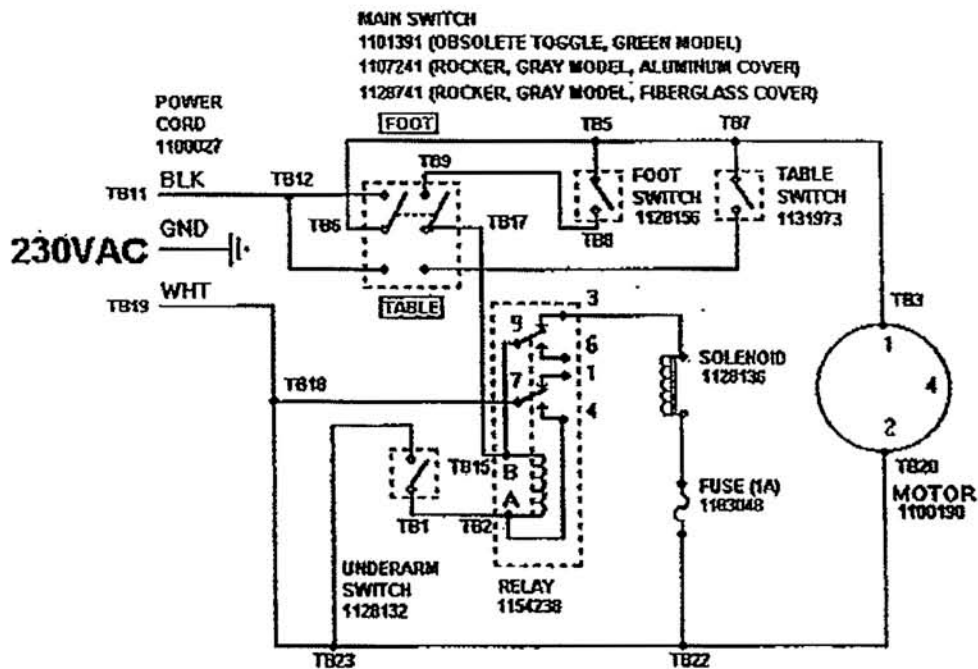

FIGURE 4: Solenoid and Link Replacement

INDEX NO.	PART NO.	PART NAME	QUANTITY	
			111-PM	112-PM
1	1118833	Solenoid and link assembly.	1	
	1118832	● Solenoid, 115V.	1	
	1118831	● Link, solenoid.	1	
	1118830	● Shaft, solenoid link.	1	
	1930518	● Ring, retaining	2	
1	1128128	Solenoid and link assembly.		1
	1128136	● Solenoid, 230V.		1
	1118831	● Link, solenoid.		1
	1118830	● Shaft, solenoid link.		1
	1930518	● Ring, retaining		2
---	1128203	Solenoid latching retrofit kit.	1	1
2	1128201	● Bracket, solenoid mounting.	2	2
3	1128202	● Shaft	1	1
4	1930518	● Ring, retaining	2	2

FIGURE 5: Electrical Schematic Diagram

FIGURE 6: Electrical Wiring Diagram

TB# REFERS TO THE PIN NUMBER IN THE TERMINAL BLOCK

111PM (ASSY# 1103701, GREEN & GRAY MODELS)

TB# REFERS TO THE PIN NUMBER IN THE TERMINAL BLOCK