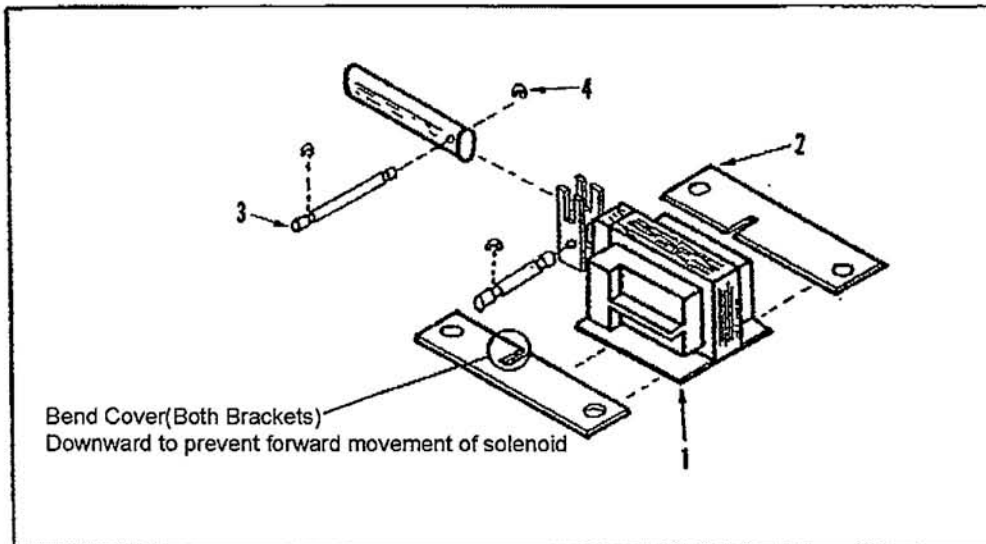

FIGURE 4: Solenoid and Link Replacement

INDEX NO.	PART NO.	PART NAME	QUANTITY	
			111-PM	112-PM
1	1118833	Solenoid and link assembly.	1	
	1118832	● Solenoid, 115V.	1	
	1118831	● Link, solenoid.	1	
	1118830	● Shaft, solenoid link.	1	
	1930518	● Ring, retaining	2	
1	1128128	Solenoid and link assembly.		1
	1128136	● Solenoid, 230V.		1
	1118831	● Link, solenoid.		1
	1118830	● Shaft, solenoid link.		1
	1930518	● Ring, retaining		2
---	1128203	Solenoid latching retrofit kit.	1	1
2	1128201	● Bracket, solenoid mounting.	2	2
3	1128202	● Shaft	1	1
4	1930518	● Ring, retaining	2	2